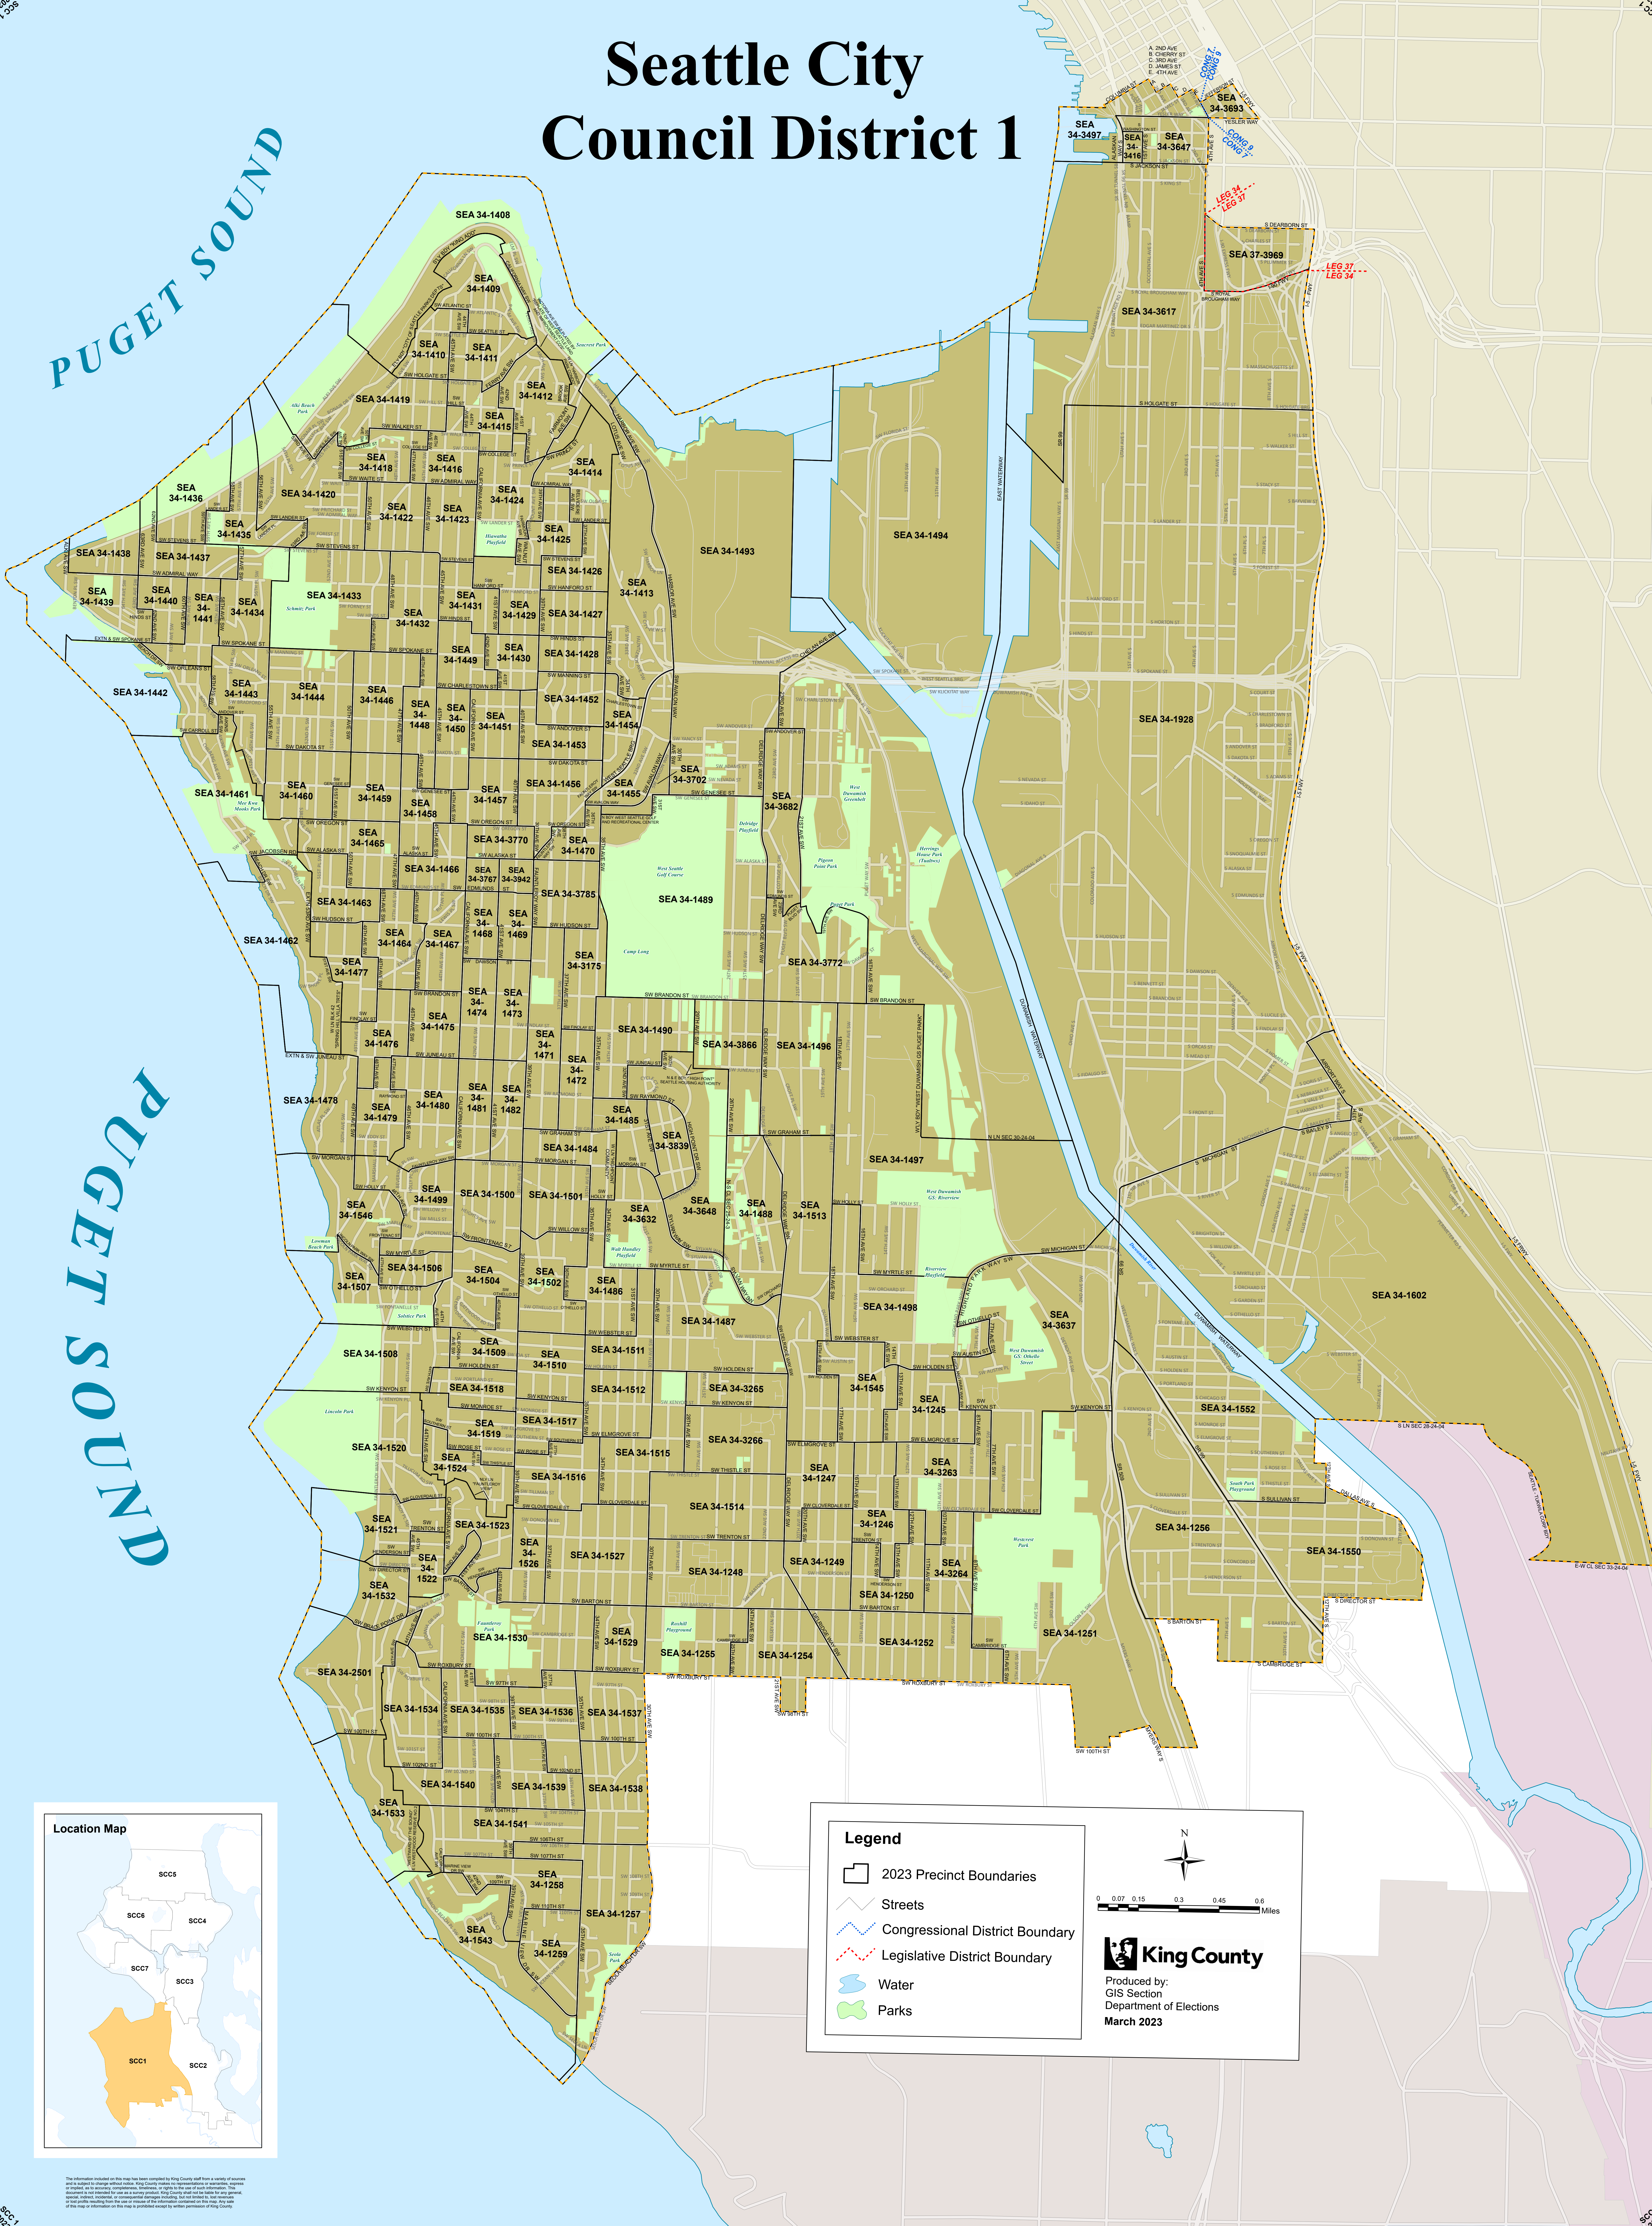

Seattle City Council District 1

PUGET SOUND

PUGET SOUND

Legend

- 2023 Precinct Boundaries
- Streets
- Congressional District Boundary
- Legislative District Boundary
- Water
- Parks

0 0.07 0.15 0.3 0.45 0.6 Miles

Produced by:
GIS Section
Department of Elections
March 2023