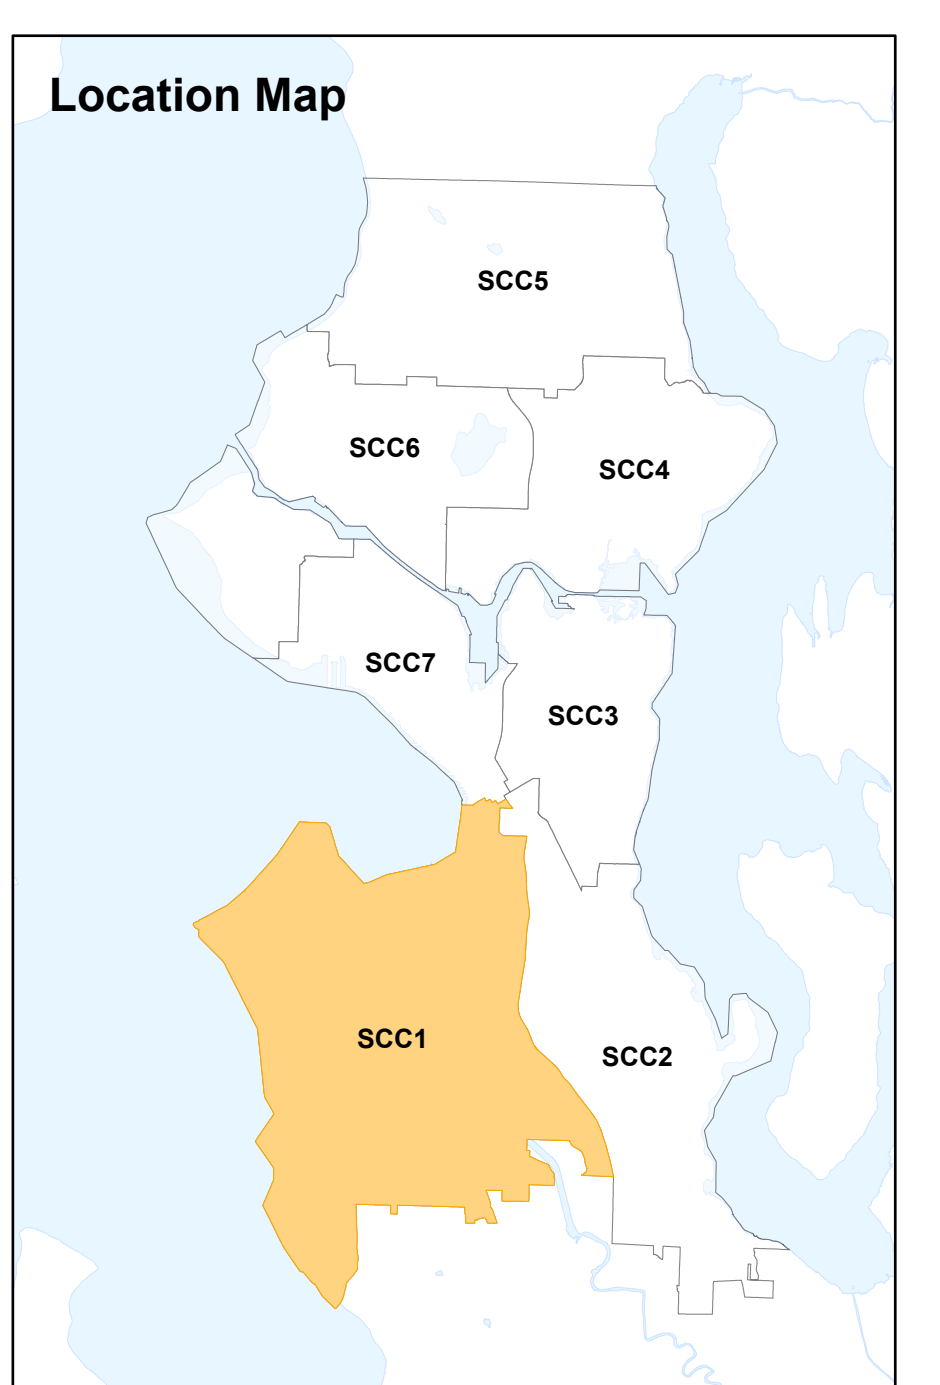

Seattle City Council District 1

PUGET SOUND

PUGET SOUND

Legend

- 2023 Precinct Boundaries
- Streets
- Congressional District Boundary
- Legislative District Boundary
- Water
- Parks

0 0.07 0.15 0.3 0.45 0.6 Miles

Produced by:
GIS Section
Department of Elections
March 2023