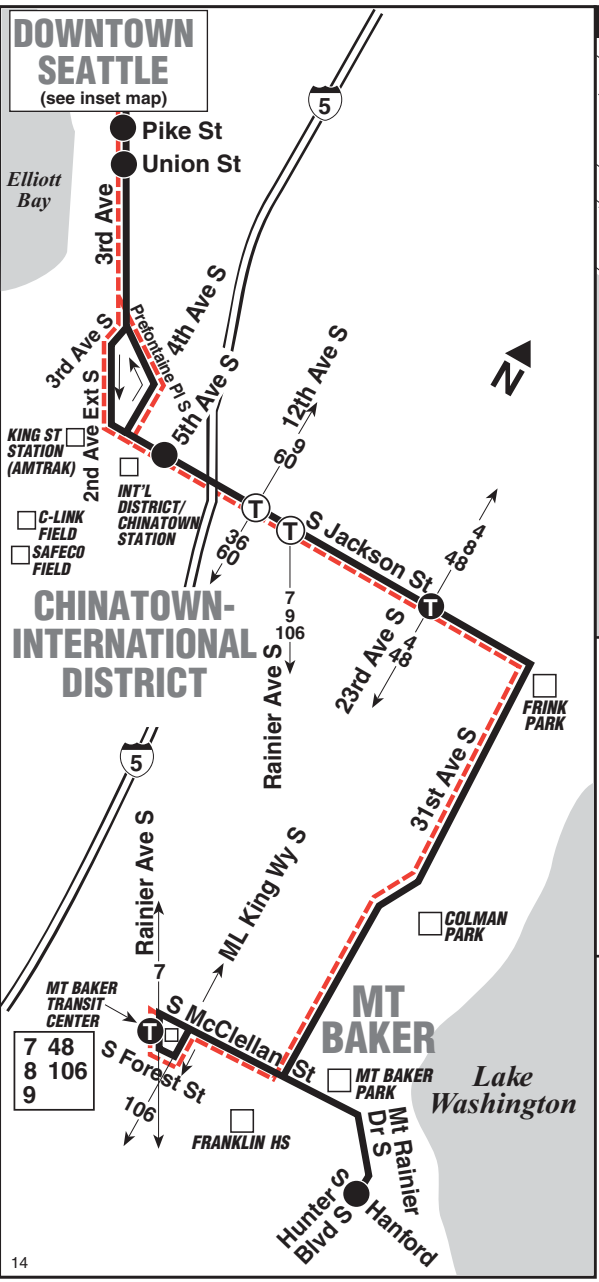

N2014014

Timetable Symbols

C - Leaves southbound on 3rd Ave at Pine St about 2 minutes earlier.
 AB-To Metro Base, Airport Way S & S Atlantic St.

How To Pay

Upon boarding, pay your fare with exact change or a convenient regional ORCA card. ORCA cards are sold in downtown Seattle at Metro customer service offices in King Street Center and the Westlake tunnel station.

*Income Qualified

14 SUNDAY/Domingo

To MT BAKER →

Downtown Seattle				Mt Baker Transit Ctr		Mt Baker
3rd Ave & Cedar St	3rd Ave & Union St	5th Ave S & Jackson St	23rd Ave S & Jackson St	Rainier Ave S & Forest St	Mt Rainier Dr S & Hanford St	Route
—	—	5:18	5:24	5:34	5:38	1
—	—	5:48	5:54	6:04	6:08	1
—	—	6:18	6:24	6:34	6:38	1
6:24	6:30	6:38	6:44	6:54	6:58	1
6:54	7:00	7:08	7:14	7:24	7:28	1
7:24	7:30	7:38	7:44	7:54	7:58	1
7:54	8:00	8:08	8:14	8:24	8:28	1
8:24	8:30	8:38	8:44	8:54	8:58	1
8:54	9:00	9:08	9:14	9:24	9:28	1
9:24	9:30	9:38	9:45	9:57	10:01	1
9:53	10:00	10:08	10:15	10:27	10:31	1
10:23	10:30	10:38	10:45	10:57	11:01	1
10:53	11:00	11:09	11:16	11:28	11:32	1
11:23	11:30	11:39	11:46	11:58	12:02	1
—	—	12:06				