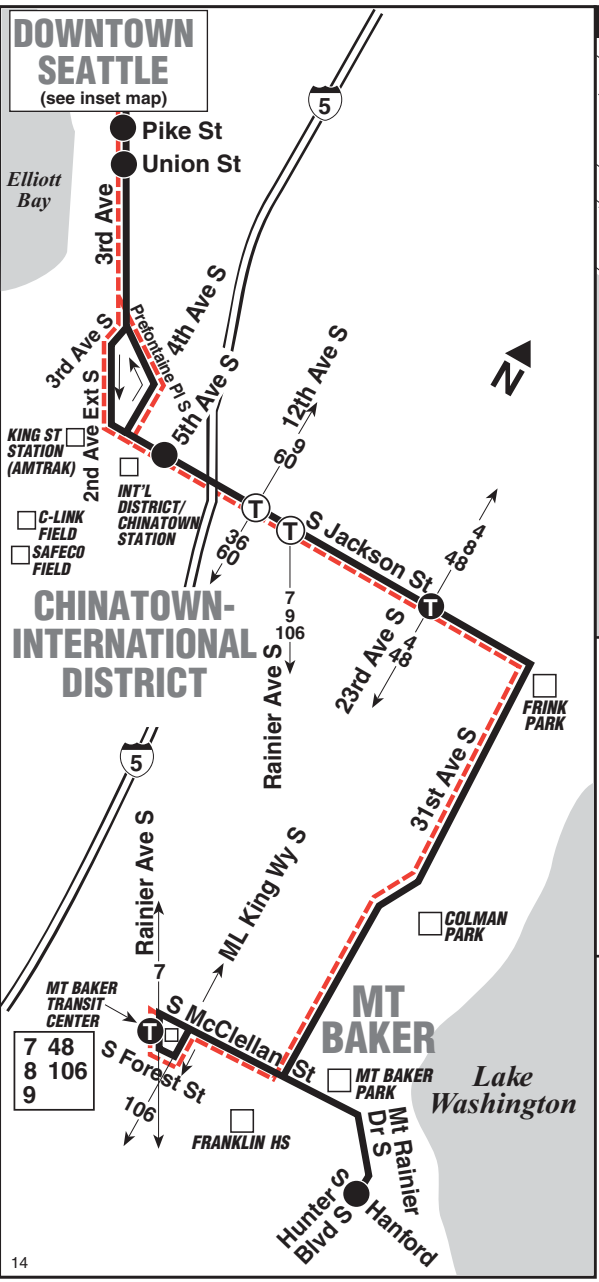

Timetable Symbols

- C - Leaves southbound on 3rd Ave at Pine St about 2 minutes earlier.
- M - Trip begins at S Jackson St & Maynard Ave S at this time.
- AB- To Metro Base, Airport Way S & S Atlantic St.

*Income Qualified

14 SUNDAY/Domingo

To MT BAKER →

Downtown Seattle					Mt Baker Transit Ctr		Mt Baker
3rd Ave & Cedar St	3rd Ave & Union St	5th Ave S & S Jackson St	23rd Ave S & S Jackson St	Rainier Ave S & S Forest St	Mt Rainier Dr S & S Hanford St	Route	
—	—	5:18M	5:24	5:34	5:38	—	
—	—	5:48M	5:54	6:04	6:08	—	
—	—	6:18M	6:24	6:34	6:38	—	
6:24	6:30	6:38	6:44	6:54	6:58	—	
6:54	7:00	7:08	7:14	7:24	7:28	—	
7:24	7:30	7:38	7:44	7:54	7:58	—	
7:54	8:00	8:08	8:14	8:24	8:28	—	
8:24	8:30	8:38	8:44	8:54	8:58	—	
8:54	9:00	9:08	9:14	9:24	9:28	—	
9:24	9:30	9:38	9:45	9:57	10:01	—	
9:53	10:00	10:08	10:15	10:27	10:31	—	
10:23	10:30	10:38	10:45	10:57	11:01	—	
10:53	11:00	11:09	11:16	11:28	11:32	—	
11:23	11:30	11:39	11:46	11:58	12:02	—	
—	—	12:07M					