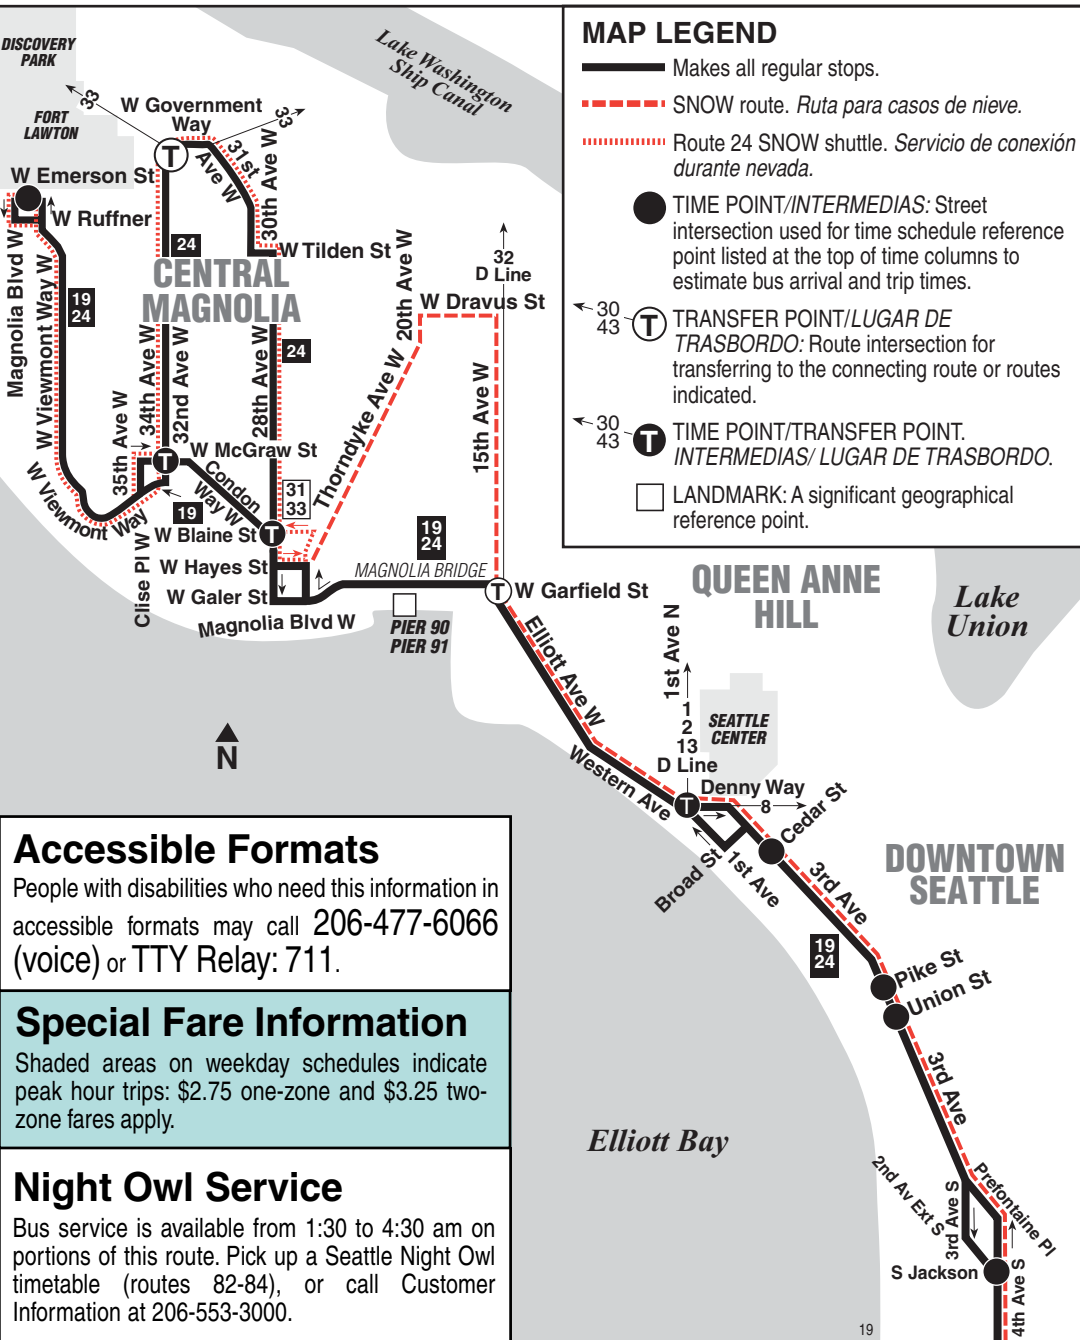

Accessible Formats
People with disabilities who need this information in accessible formats may call 206-477-6066 (voice) or TTY Relay: 711.

Special Fare Information
Shaded areas on weekday schedules indicate peak hour trips: $2.75 one-zone and $3.25 two-zone fares apply.

Night Owl Service
Bus service is available from 1:30 to 4:30 am on portions of this route. Pick up a Seattle Night Owl timetable (routes 82-84), or call Customer Information at 206-553-3000.

MAP LEGEND

- Makes all regular stops.
- - - SNOW route. Ruta para casos de nieve.
- ..... Route 24 SNOW shuttle. Servicio de conexión durante nevada.
- TIME POINT/INTEREDIAS: Street intersection used for time schedule reference point listed at the top of time columns to estimate bus arrival and trip times.
- Ⓣ TRANSFER POINT/LUGAR DE TRASBORDO: Route intersection for transferring to the connecting route or routes indicated.
- Ⓣ TIME POINT/TRANSFER POINT. INTEREDIAS/LUGAR DE TRASBORDO.
- LANDMARK: A significant geographical reference point.

19, 24 WEEKDAY/Entre semana

To DOWNTOWN →

Route	Magnolia Blvd W & W Emerson St	34th Ave W & W McGraw St	28th Ave W & W Blaine St	3rd Ave & Cedar St	3rd Ave & Pike St	To
24	5:16	5:21	5:35	5:45	5:50	124
24	5:46	5:51	6:05	6:15	6:20	124
24	6:01	6:06	6:20	6:30	6:35	124
19	6:23B	—	6:33	6:44	6:50	124
24	—	6:35	6:49	7:00	7:06	124
19	6:46B	—	6:56	7:07	7:13	124
24	—	6:49	7:04	7:15	7:21	124
19	7:06B	—	7:18	7:27	7:33	124
24	—	7:11	7:27	7:40	7:46	124
19	7:29B	—	7:40	7:54	8:00	124
24	—	7:26	7:42	7:55	8:01	124
24	—	7:42	7:58	8:11	8:17	124
19	8:00B	—	8:12	8:26	8:32	124
24	—	8:14	8:30	8:43	8:49	124
24	8:40	8:46	9:02	9:14	9:20	124
24	9:12	9:18	9:33	9:44	9:50	124
24	9:43	9:48	10:03	10:14	10:20	124
24	10:14	10:19	10:32	10:43	10:49	124
24	10:44	10:49	11:02	11:13	11:20	124
24	11:14	11:19	11:32	11:43	11:50	124
24	11:44	11:49	12:02	12:13	12:20	124
24	12:14	12:19	12:32	12:43	12:50	124
24	12:44	12:49	1:02	1:13	1:20	124
24	1:14	1:19	1:32	1:43	1:50	124
24	1:44	1:49	2:02	2:13	2:20	124
24	2:13	2:18	2:31	2:44	2:51	124
24	2:43	2:48	3:01	3:14	3:21	124
24	3:12	3:17	3:30	3:43	3:50	124
24	3:39	3:44	3:58	4:13	4:20	124
24	4:11	4:17	4:31	4:46	4:53	124
24	4:41	4:47	5:01	5:16	5:23	124
24	—	5:16	5:30	5:45	5:52	124
24	5:42	5:48	6:02	6:15	6:22	124
24	—	6:11	6:25	6:38	6:45	124
24	6:40	6:45	6:58	7:08	7:14	124
24	7:10	7:15	7:28	7:38	7:44	124
24	7:41	7:46	7:59	8:08	8:14	124
24	8:11	8:16	8:29	8:38	8:44	124
24	8:43	8:48	9:00	9:09	9:15	124
24	9:13	9:18	9:30	9:39	9:45	124
24	—	9:48	10:00	10:09	10:14	124
24	—	10:19	10:30	10:39	10:44	124
24	—	10:49	11:00	11:09	11:14	124
24	—	11:19	11:30	11:39	11:44	124
24	—	11:49	12:00	12:09	12:14	124

AM – Lighter Type PM – Darker Type