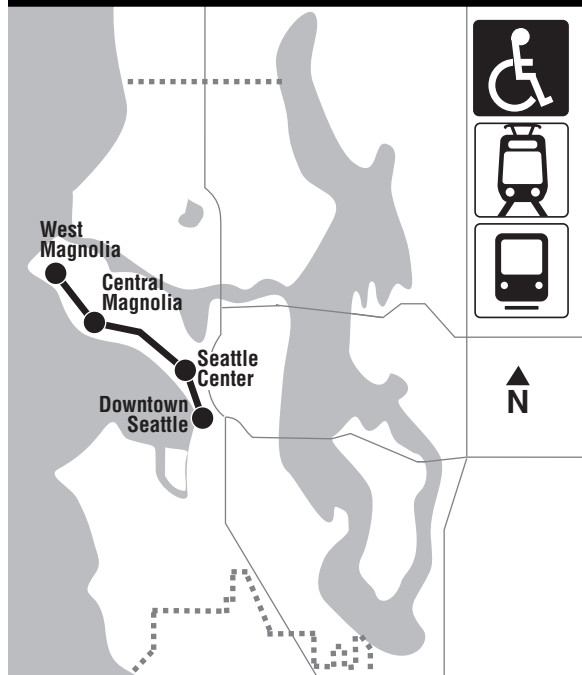

AM – Lighter Type PM – Darker Type

24 SUNDAY/Domingo

To MAGNOLIA →

Downtown Seattle	Seattle Center	Central Magnolia	West Magnolia
4th Ave S & S Jackson St (island stop)	3rd Ave & Union St	1st Ave N & Denny Way	28th Ave W & Blaine St
6:25 6:55 7:25	6:31 7:01 7:31	6:39 7:09 7:39	6:46 7:16 7:46
7:53 8:23 8:53	8:00 8:30 9:00	8:08 8:38 9:08	8:15 8:45 9:15
9:23 9:53 10:23	9:30 10:00 10:30	9:39 10:09 10:39	9:46 10:16 10:46
10:53 11:23 11:53	11:00 11:30 12:00	11:09 11:39 12:09	11:16 11:46 12:16
12:23 12:53 1:23	12:30 1:00 1:30	12:39 1:09 1:39	12:46 1:16 1:46
1:53 2:23 2:53	2:00 2:30 3:00	2:09 2:39 3:09	2:16 2:46 3:16
3:23 3:53 4:23	3:30 4:00 4:30	3:39 4:09 4:39	3:46 4:16 4:46
4:53 5:23 5:53	5:00 5:30 6:00	5:09 5:39 6:09	5:16 5:46 6:16
6:23 6:55 7:26	6:30 7:02 7:32	6:39 7:11 7:41	6:46 7:18 7:48
7:55 8:26 8:56	8:01 8:32 9:02	8:10 8:41 9:11	8:17 8:48 9:18
9:26 9:56 10:26	9:32 10:02 10:32	9:41 10:10 10:40	9:48 10:17 10:47
10:56 11:26 11:56	11:02 11:32 12:02	11:10 11:40 12:10	11:17 11:47 12:17

AM – Lighter Type PM – Darker Type

19, 24

Magnolia, Seattle Center, Downtown Seattle

March 11, 2017 thru September 22, 2017
11 de marzo de 2017 a través de 22 de septiembre de 2017

Night Rider Tip

You can help drivers spot you when it is dark or during times of reduced visibility by wearing light-colored clothing and by standing in the most visible area of the bus stop. We don't want to miss you!

Night Stop Program

For your added safety at night, you may request to exit the bus at a location along your route other than a regular bus stop. To do so, please go to the front of the bus and ask your driver at least one block before your desired stop. Safety considerations will determine if the driver can comply with your request. Night Stop service is available only from 8 pm to 5 am and is for dropping off riders only. Night Stop is not provided in downtown Seattle.

SDOT
Seattle Department of Transportation

These routes have improved service thanks to Seattle voters.

VanShare

You know a good thing when you ride!

Let VanShare bridge the gap in your commute. Starting a vanshare is simple. You just need five people including a volunteer driver. Use it to make the connection to your final destination from any transportation terminal.

To start a VanShare, phone us at 206-625-4500 or e-mail us at VanShare@kingcounty.gov. Link to our web page through Metro Online kingcounty.gov/metro

Accessible Formats

People with disabilities who need this information in accessible formats may call 206-477-6066 (voice) or TTY Relay: 711.

Interpreter
206-553-3000

Intérpretes
Переводчик
Перекладач
Turjubaan
Thông Dịch Viên

የቃል ለስተርጓሚ
ஐந்தர்பய்வீரர்
翻譯員
통역사

King County METRO
We'll Get You There