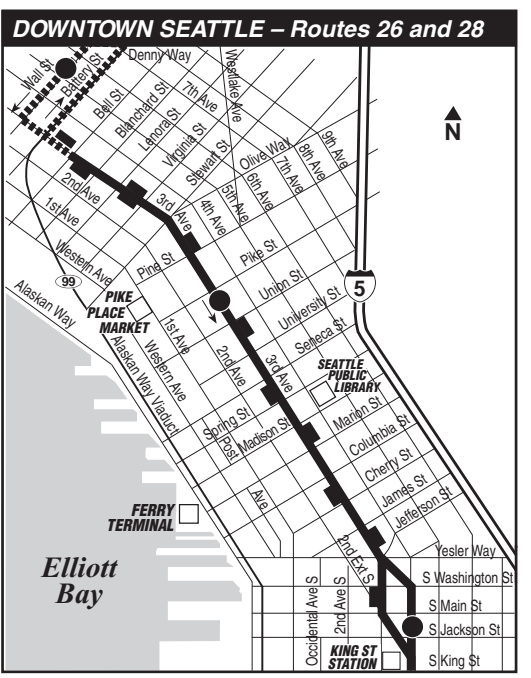

**26 WEEKDAY/Entre semana**

To DOWNTOWN →

Northgate Transit Center Bay 6	North Seattle College	East Green Lake	Wallingford	Downtown Seattle	To Route
NE 103rd St & Transit Rdwy	N 92nd St & Corliss Ave N	NE Ravenna Blvd & Woodlawn Ave NE	Thackeray PI NE & NE 45th St	Wall St & 5th Ave	3rd Ave & Pike St
5:10	5:13	5:22	5:28	5:42	5:49
5:33	5:39	5:47	5:53	6:07	6:14
5:58	6:04	6:12	6:18	6:32	6:40
6:27	6:33	6:42	6:48	7:02	7:11
6:54	7:00	7:09	7:15	7:29	7:39
7:22	7:29	7:39	7:45	8:02	8:11
7:53	8:00	8:10	8:16	8:32	8:41
8:14	8:21	8:31	8:37	8:52	9:00
8:43	8:50	9:00	9:06	9:20	9:29
9:13	9:20	9:30	9:36	9:50	9:59
9:43	9:50	10:00	10:06	10:20	10:29
10:13	10:20	10:30	10:36	10:50	10:59
10:43	10:50	11:00	11:06	11:20	11:29
11:13	11:20	11:30	11:35	11:49	11:58
11:43	11:50	12:00	12:05	12:19	12:28
12:13	12:20	12:29	12:34	12:48	12:58
12:43	12:50	12:59	1:04	1:18	1:28
1:13	1:20	1:29	1:34	1:48	1:58
1:43	1:50	2:00	2:05	2:19	2:29
2:13	2:20	2:31	2:36	2:51	3:01
2:43	2:50	3:02	3:07	3:22	3:32
3:13	3:20	3:32	3:37	3:52	4:02
3:43	3:50	4:02	4:07	4:22	4:33
4:13	4:20	4:32	4:37	4:52	5:03
4:43	4:50	5:02	5:07	5:22	5:33
5:13	5:20	5:32	5:37	5:52	6:03
5:43	5:50	6:02	6:08	6:23	6:33
6:13	6:20	6:33	6:38	6:51	7:00
6:43	6:50	7:02	7:07	7:20	7:29
7:13	7:20	7:30	7:35	7:48	7:57
7:43	7:50	8:00	8:05	8:18	8:27
8:13	8:20	8:30	8:35	8:48	8:56
8:43	8:50	9:00	9:05	9:17	9:25
9:13	9:20	9:30	9:35	9:47	9:55
9:43	9:47	9:57	10:02	10:14	10:21
10:13	10:17	10:27	10:32	10:44	10:51
10:43	10:47	10:56	11:01	11:13	11:20
11:13	11:17	11:26	11:31	11:43	11:51
11:43	11:47	11:56	12:01	12:13	12:20