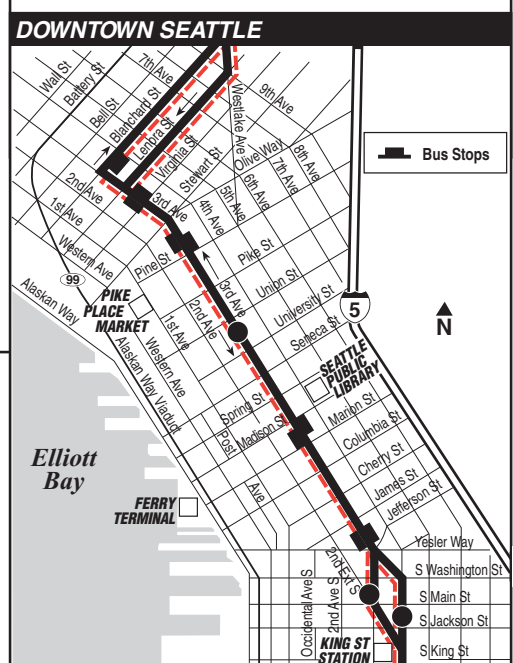

- ### MAP LEGEND
- Makes all regular stops.
 - SNOW route. Ruta para casos de nieve.
 - TIME POINT/INTERMEDIAS: Street intersection used for time schedule reference point listed at the top of time columns to estimate bus arrival and trip times.
 - TRANSFER POINT/LUGAR DE TRASBORDO: Route intersection for transferring to the connecting route or routes indicated.
 - TIME POINT/TRANSFER POINT/INTERMEDIAS/LUGAR DE TRASBORDO.
 - P&R PARK & RIDE: Designated free parking area with direct bus service to major commercial centers.
 - LANDMARK: A significant geographical reference point.

Customer Service (general information, trip planning, comments and lost & found)
Seattle metro calling area 206-553-3000
Toll Free 1-800-542-7876
Hearing impaired TTY Relay: 711
Metro Online / Online Trip
Planner www.kingcounty.gov/metro
Carpool/Vanpool 206-625-4500
Hearing Impaired TTY Relay: 1-800-833-6388
Community Transit 1-800-562-1375
Pierce Transit 1-800-562-8109

AM - Lighter Type PM - Darker Type

We'll Get You There

King County METRO

September 23, 2017 thru March 9, 2018
23 de septiembre de 2017 a través de 9 de marzo de 2018

40
Northgate, Loyal Heights, Fremont, Ballard, Downtown Seattle