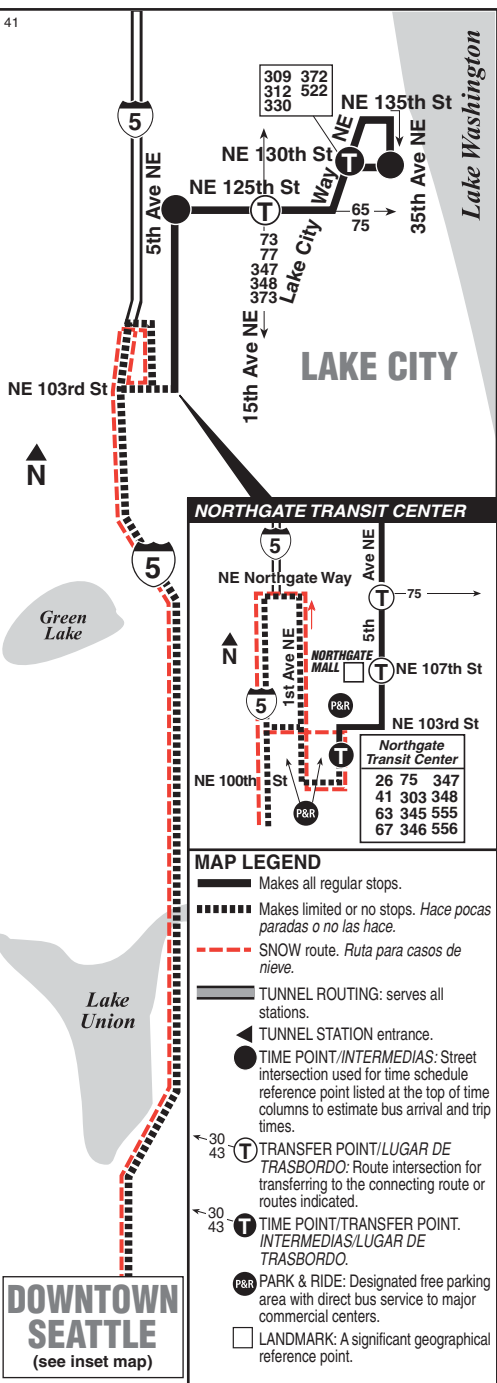

Special Fare Information

Shaded areas on weekday schedules indicate peak hour trips: $2.75 one-zone and $3.25 two-zone fares apply.

Snow/Emergency Service

During most snow conditions this route will operate via the snow routing shown in this timetable. In the rare event that Metro declares an emergency, this route will continue to operate as a designated Emergency Snow Network route. During such an event, it is expected to operate with the same route number and follow the same snow routing as shown in this timetable. Visit kingcounty.gov/metro/snow and sign up for Transit Alerts to stay informed during adverse conditions.

Timetable Symbols

F - Tunnel Closed. Leaves 4th Ave S & S Jackson St at this time.
G - Tunnel closed. Leaves 4th Ave & University St (2nd Ave & Pike St inbound) at this time. Last downtown stop is on Olive Way at 8th Ave.

Símbolo del programa
‡ - Estimated time. *Tiempo estimado*

41 WEEKDAY/Entre semana

To DOWNTOWN SEATTLE →

Lake City	Northgate Transit Ctr Bay 5	Downtown Seattle TUNNEL	Downtown Seattle TUNNEL
NE 130th St & 35th Ave NE	5th Ave NE & NE 125th St	NE 103rd St & Transit Roadway	University St Station Bay C
—	4:54	5:01	5:17‡
5:06	5:14	5:21	5:37‡
5:23	5:31	5:38	5:54‡
5:37	5:45	5:52	6:08‡
5:48	5:56	6:03	6:19‡
—	6:05	6:13	6:29‡
6:06	6:14	6:22	6:38‡
6:16	6:25	6:33	6:49‡
6:26	6:35	6:43	6:59‡
—	6:44	6:52	7:08‡
6:41	6:51	6:59	7:15‡
—	—	7:05	7:22‡
6:52	7:02	7:10	7:27‡
6:57	7:07	7:15	7:32‡
—	—	7:19	7:37‡
—	7:13	7:23	7:41‡
7:07	7:17	7:27	7:45‡
—	7:21	7:31	7:49‡
—	7:26	7:36	7:55‡
7:20	7:31	7:41	8:00‡
—	—	7:46	8:05‡
—	7:41	7:51	8:10‡
7:35	7:46	7:56	8:15‡
—	7:51	8:01	8:20‡
—	—	8:06	8:25‡
7:50	8:01	8:11	8:30‡
—	8:06	8:16	8:35‡
—	8:11	8:21	8:40‡
8:05	8:16	8:26	8:45‡
—	8:21	8:31	8:50‡
—	—	8:36	8:55‡
8:20	8:31	8:41	8:59‡
8:28	8:39	8:48	9:06‡
—	—	8:54	9:12‡
8:42	8:53	9:02	9:19‡
8:49	9:00	9:09	9:26‡
8:58	9:09	9:18	9:35‡
9:09	9:20	9:29	9:46‡
9:18	9:29	9:38	9:55‡
—	—	9:48	10:05‡
9:28	9:39	9:48	10:16‡
9:39	9:50	9:59	10:26‡
9:50	10:01	10:09	10:30‡
10:00	10:11	10:19	10:36‡
10:14	10:24	10:32	10:49‡
10:30	10:39	10:47	11:03‡
10:48	10:56	11:03	11:28‡
11:02	11:10	11:17	11:42‡
11:18	11:26	11:33	12:00‡
11:32	11:40	11:47	12:14‡
11:48	11:56	12:04	12:35‡
12:01	12:09	12:17	12:48‡
12:16	12:24	12:32	1:03‡
12:31	12:39	12:47	1:18‡
12:46	12:54	1:02	1:33‡
1:01	1:09	1:17	1:48‡
1:16	1:24	1:32	2:04‡
1:31	1:39	1:47	2:19‡

AM – Lighter Type PM – Darker Type (continued next column)

41 WEEKDAY/Entre semana