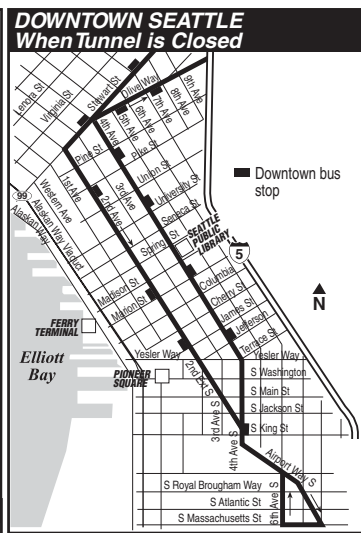

Special Fare Information

Shaded areas on weekday schedules indicate peak hour trips: $2.75 one-zone and $3.25 two-zone fares apply.

Snow/Emergency Service

During most snow conditions this route will operate via the snow routing shown in this timetable. In the rare event that Metro declares an emergency, this route will continue to operate as a designated Emergency Snow Network route. During such an event, it is expected to operate with the same route number and follow the same snow routing as shown in this timetable. Visit kingcounty.gov/metro/snow and sign up for Transit Alerts to stay informed during adverse conditions.

Timetable Symbols

F - Tunnel Closed. Leaves 4th Ave S & S Jackson St at this time.
G - Tunnel closed. Leaves 4th Ave & University St (2nd Ave & Pike St inbound) at this time. Last downtown stop is on Olive Way at 8th Ave.

Símbolo del programa
‡ - Estimated time. *Tiempo estimado*

41 WEEKDAY/Entre semana

To DOWNTOWN SEATTLE →

Lake City	Northgate Transit Ctr Bay 5	Downtown Seattle TUNNEL	Downtown Seattle TUNNEL
NE 130th St & 35th Ave NE	5th Ave NE & NE 125th St	NE 103rd St & Transit Roadway	University St Station Bay C
—	4:54	5:01	5:17‡
5:06	5:14	5:21	5:37‡
5:23	5:31	5:38	5:54‡
5:37	5:45	5:52	6:08‡
5:48	5:56	6:03	6:19‡
—	6:05	6:13	6:29‡
6:06	6:14	6:22	6:38‡
6:16	6:25	6:33	6:49‡
6:26	6:35	6:43	6:59‡
—	6:44	6:52	7:08‡
6:41	6:51	6:59	7:15‡
—	—	7:05	7:22‡
6:52	7:02	7:10	7:27‡
6:57	7:07	7:15	7:32‡
—	—	7:19	7:37‡
—	7:13	7:23	7:41‡
7:07	7:17	7:27	7:45‡
—	7:21	7:31	7:49‡
—	7:26	7:36	7:55‡
7:20	7:31	7:41	8:00‡
—	—	7:46	8:05‡
—	7:41	7:51	8:10‡
7:35	7:46	7:56	8:15‡
—	7:51	8:01	8:20‡
—	—	8:06	8:25‡
7:50	8:01	8:11	8:30‡
—	8:06	8:16	8:35‡
—	8:11	8:21	8:40‡
8:05	8:16	8:26	8:45‡
—	8:21	8:31	8:50‡
—	—	8:36	8:55‡
8:20	8:31	8:41	8:59‡
8:28	8:39	8:48	9:06‡
—	—	8:54	9:12‡
8:42	8:53	9:02	9:19‡
8:49	9:00	9:09	9:26‡
8:58	9:09	9:18	9:35‡
9:09	9:20	9:29	9:46‡
9:18	9:29	9:38	9:55‡
—	—	9:48	10:05‡
9:28	9:39	9:48	10:16‡
9:39	9:50	9:59	10:26‡
9:50	10:01	10:09	10:30‡
10:00	10:11	10:19	10:36‡
10:14	10:24	10:32	10:49‡
10:30	10:39	10:47	11:03‡
10:48	10:56	11:03	11:28‡
11:02	11:10	11:17	11:42‡
11:18	11:26	11:33	12:00‡
11:32	11:40	11:47	12:14‡
11:48	11:56	12:04	12:35‡
12:01	12:09	12:17	12:48‡
12:16	12:24	12:32	1:03‡
12:31	12:39	12:47	1:18‡
12:46	12:54	1:02	1:33‡
1:01	1:09	1:17	1:48‡
1:16	1:24	1:32	2:04‡
1:31	1:39	1:47	2:19‡

AM – Lighter Type PM – Darker Type (continued next column)

41 WEEKDAY/Entre semana