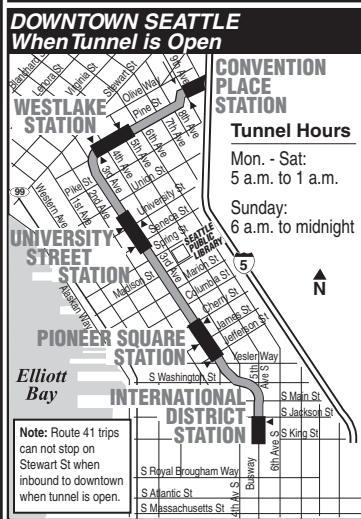

Special Fare Information

Shaded areas on weekday schedules indicate peak hour trips: $2.75 one-zone and $3.25 two-zone fares apply.

Snow/Emergency Service

During most snow conditions this route will operate via the snow routing shown in this timetable. In the rare event that Metro declares an emergency, this route will continue to operate as a designated Emergency Snow Network route. During such an event, it is expected to operate with the same route number and follow the same snow routing as shown in this timetable. Visit kingcounty.gov/metro/snow and sign up for Transit Alerts to stay informed during adverse conditions.

Timetable Symbols

F - Tunnel Closed. Leaves 4th Ave S & S Jackson St at this time.
G - Tunnel closed. Leaves 4th Ave & University St (2nd Ave & Pike St inbound) at this time. Last downtown stop is on Olive Way at 8th Ave.

Símbolo del programa
‡ - Estimated time. *Tiempo estimado*

41 WEEKDAY/Entre semana

To DOWNTOWN SEATTLE →

Lake City	Northgate Transit Ctr Bay 5	Downtown Seattle TUNNEL	Downtown Seattle TUNNEL
NE 130th St & 35th Ave NE	5th Ave NE & NE 125th St	NE 103rd St & Transit Roadway	University St Station Bay C
—	4:54	5:01	5:17‡
5:06	5:14	5:21	5:37‡
5:23	5:31	5:38	5:54‡
5:37	5:45	5:52	6:08‡
5:48	5:56	6:03	6:19‡
—	6:05	6:13	6:29‡
6:06	6:14	6:22	6:38‡
6:16	6:25	6:33	6:49‡
6:26	6:35	6:43	6:59‡
—	6:44	6:52	7:08‡
6:41	6:51	6:59	7:15‡
—	—	7:05	7:22‡
6:52	7:02	7:10	7:27‡
6:57	7:07	7:15	7:32‡
—	—	7:19	7:37‡
—	7:13	7:23	7:41‡
7:07	7:17	7:27	7:45‡
—	7:21	7:31	7:49‡
—	7:26	7:36	7:55‡
7:20	7:31	7:41	8:00‡
—	—	7:46	8:05‡
—	7:41	7:51	8:10‡
7:35	7:46	7:56	8:15‡
—	7:51	8:01	8:20‡
—	—	8:06	8:25‡
7:50	8:01	8:11	8:30‡
—	8:06	8:16	8:35‡
—	8:11	8:21	8:40‡
8:05	8:16	8:26	8:45‡
—	8:21	8:31	8:50‡
—	—	8:36	8:55‡
8:20	8:31	8:41	8:59‡
8:28	8:39	8:48	9:06‡
—	—	8:54	9:12‡
8:42	8:53	9:02	9:19‡
8:49	9:00	9:09	9:26‡
8:58	9:09	9:18	9:35‡
9:09	9:20	9:29	9:46‡
9:18	9:29	9:38	9:55‡
—	—	9:48	10:05‡
9:28	9:39	9:48	10:16‡
9:39	9:50	9:59	10:26‡
9:50	10:01	10:09	10:30‡
10:00	10:11	10:19	10:36‡
10:14	10:24	10:32	10:49‡
10:30	10:39	10:47	11:03‡
10:48	10:56	11:03	11:28‡
11:02	11:10	11:17	11:42‡
11:18	11:26	11:33	12:00‡
11:32	11:40	11:47	12:14‡
11:48	11:56	12:04	12:35‡
12:01	12:09	12:17	12:48‡
12:16	12:24	12:32	1:03‡
12:31	12:39	12:47	1:18‡
12:46	12:54	1:02	1:33‡
1:01	1:09	1:17	1:48‡
1:16	1:24	1:32	2:04‡
1:31	1:39	1:47	2:19‡

AM – Lighter Type PM – Darker Type (continued next column)

41 WEEKDAY/Entre semana