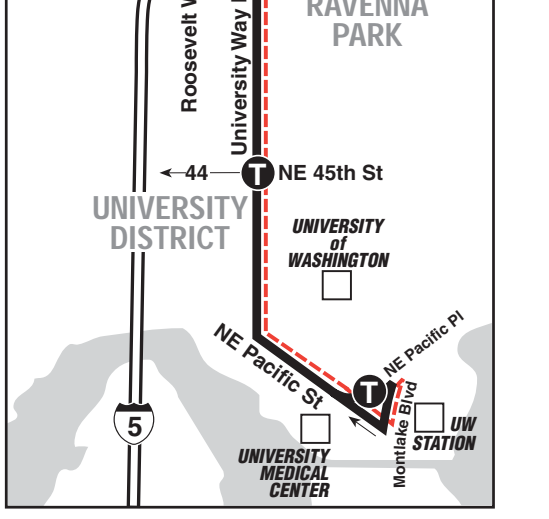

MAP LEGEND

- Makes all regular stops.
- SNOW route. Ruta para casos de nieve.
- TIME POINT/INTERMEDIAS: Street intersection used for time schedule reference point listed at the top of time columns to estimate bus arrival and trip times.
- TRANSFER POINT/LUGAR DE TRASBORDO: Route intersection for transferring to the connecting route or routes indicated.
- TIME POINT/TRANSFER POINT. INTERMEDIAS/LUGAR DE TRASBORDO.
- P&R PARK & RIDE: Designated free parking area with direct bus service to major commercial centers.
- LANDMARK: A significant geographical reference point.

To LOYAL HEIGHTS →

UW Station	University District	Greenwood	Loyal Heights
Montlake Blvd NE & NE Pacific PI	Univ Way NE & NE 45th St	NE 65th St & Roosevelt Way NE	N 85th St & Greenwood Ave N
5:36	5:42	5:47	5:59
6:05	6:12	6:17	6:31
6:20	6:27	6:32	6:46
6:35	6:42	6:47	7:01
6:50	6:57	7:02	7:16
7:03	7:10	7:16	7:30
7:18	7:26	7:32	7:47
7:34	7:42	7:48	8:04
7:44	7:52	7:58	8:14
7:54	8:02	8:08	8:24
8:06	8:14	8:20	8:36
8:17	8:25	8:31	8:47
8:27	8:36	8:42	8:58
8:38	8:47	8:53	9:09
8:46	8:55	9:01	9:17
8:56	9:05	9:11	9:27
9:06	9:15	9:21	9:37
9:20	9:29	9:35	9:51
9:35	9:44	9:50	10:06
9:50	9:59	10:05	10:21
10:05	10:14	10:20	10:36
10:20	10:29	10:35	10:51
10:35	10:44	10:50	11:06
10:50	10:59	11:05	11:21
11:05	11:14	11:20	11:36
11:18	11:28	11:35	11:51
11:33	11:43	11:50	12:06
11:48	11:58	12:05	12:21
12:03	12:13	12:20	12:36
12:18	12:28	12:35	12:51
12:33	12:43	12:50	1:06
12:49	12:58	1:05	1:21
1:05	1:14	1:21	1:37
1:20	1:29	1:36	1:52
1:35	1:44	1:51	2:07
1:50	1:59	2:06	2:22
2:03	2:12	2:19	2:37
2:17	2:26	2:33	2:51
2:32	2:41	2:48	3:07
2:47	2:57	3:04	3:23
3:02	3:12	3:19	3:39
3:12	3:22	3:29	3:49
3:22	3:32	3:39	3:59
3:30	3:40	3:47	4:07
3:38	3:48	3:55	4:15
3:46	3:56	4:03	4:25
3:54	4:04	4:11	4:33
4:02	4:12	4:20	4:42
4:09	4:20	4:28	4:50
4:18	4:29	4:37	4:59
4:25	4:36	4:44	5:06
4:34	4:45	4:53	5:15
4:42	4:53	5:01	5:24
4:50	5:01	5:09	5:32