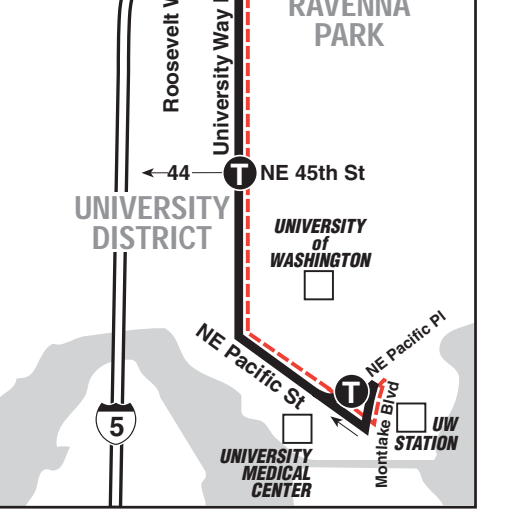

### MAP LEGEND

- Makes all regular stops.
- - - SNOW route. Ruta para casos de nieve.
- TIME POINT/INTERMEDIAS: Street intersection used for time schedule reference point listed at the top of time columns to estimate bus arrival and trip times.
- ⊕ TRANSFER POINT/LUGAR DE TRASBORDO: Route intersection for transferring to the connecting route or routes indicated.
- ⊕ TIME POINT/TRANSFER POINT. INTERMEDIAS/LUGAR DE TRASBORDO.
- P&R PARK & RIDE: Designated free parking area with direct bus service to major commercial centers.
- LANDMARK: A significant geographical reference point.

### Special Fare Information

Shaded areas on weekday schedules indicate peak hour trips: \$2.75 one-zone and \$3.25 two-zone fares apply.