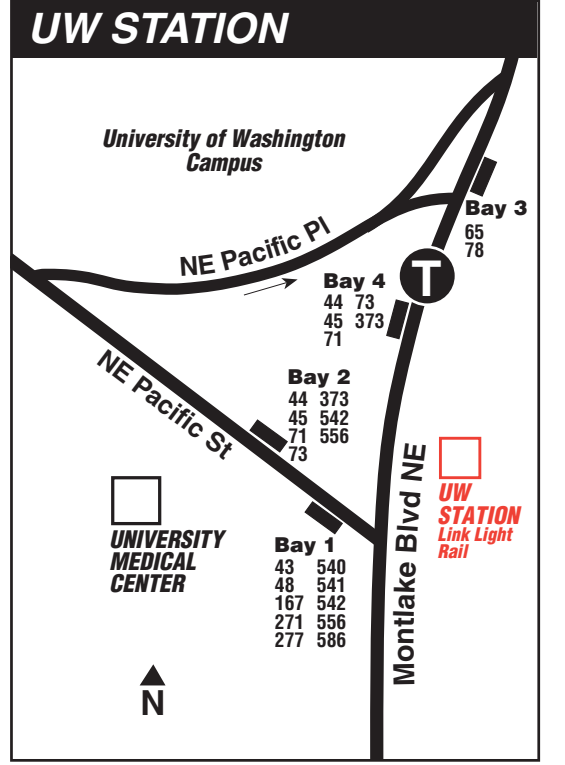

### MAP LEGEND

- Makes all regular stops.
- - - SNOW route. Ruta para casos de nieve.
- TIME POINT/INTERMEDIAS: Street intersection used for time schedule reference point listed at the top of time columns to estimate bus arrival and trip times.
- ⊕ TRANSFER POINT/LUGAR DE TRASBORDO: Route intersection for transferring to the connecting route or routes indicated.
- ⊕ TIME POINT/TRANSFER POINT. INTERMEDIAS/LUGAR DE TRASBORDO.
- P&R PARK & RIDE: Designated free parking area with direct bus service to major commercial centers.
- LANDMARK: A significant geographical reference point.

### Special Fare Information

Shaded areas on weekday schedules indicate peak hour trips: \$2.75 one-zone and \$3.25 two-zone fares apply.