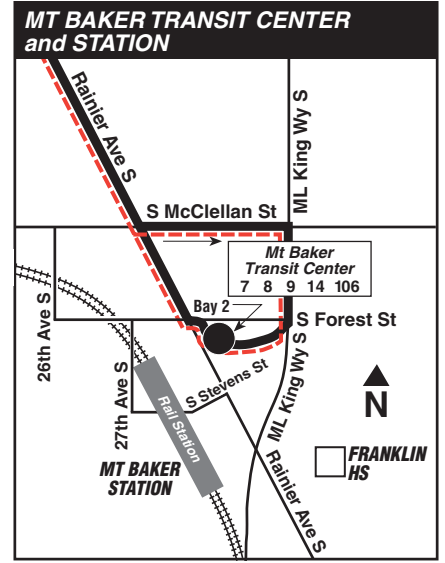

**MAP LEGEND**

- Makes all regular stops.
- SNOW route. Ruta para casos de nieve.
- TIME POINT/INTERMEDIAS: Street intersection used for time schedule reference point listed at the top of time columns to estimate bus arrival and trip times.
- TRANSFER POINT/LUGAR DE TRASBORDO: Route intersection for transferring to the connecting route or routes indicated.
- TIME POINT/TRANSFER POINT: INTERMEDIAS/LUGAR DE TRASBORDO.
- PARK & RIDE: Designated free parking area with direct bus service to major commercial centers.
- LANDMARK: A significant geographical reference point.