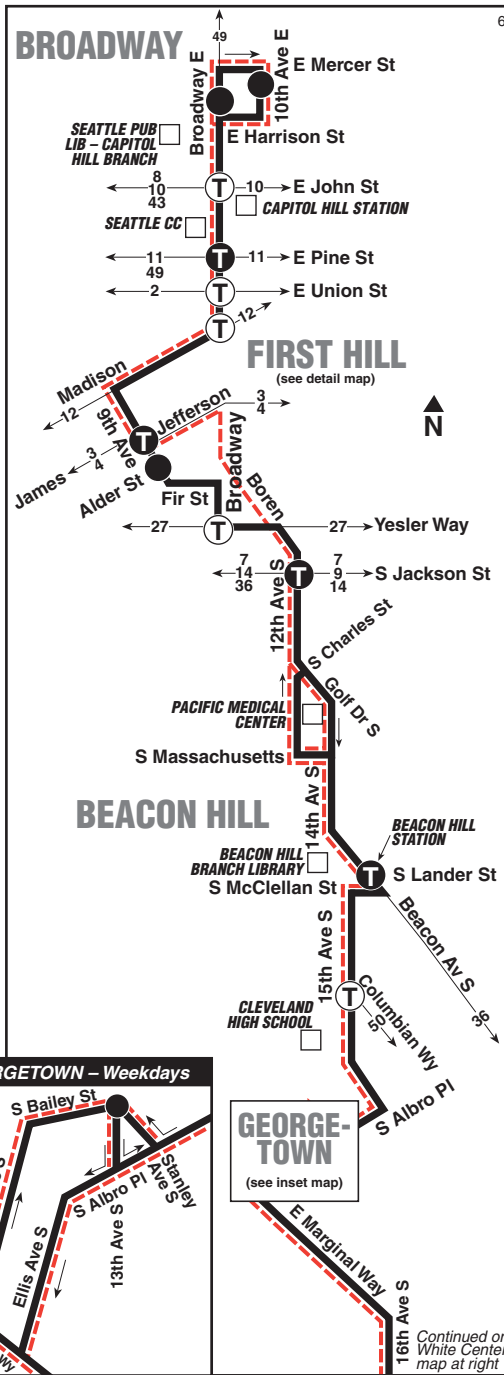

60 WEEKDAY/Entre semana

To BROADWAY →