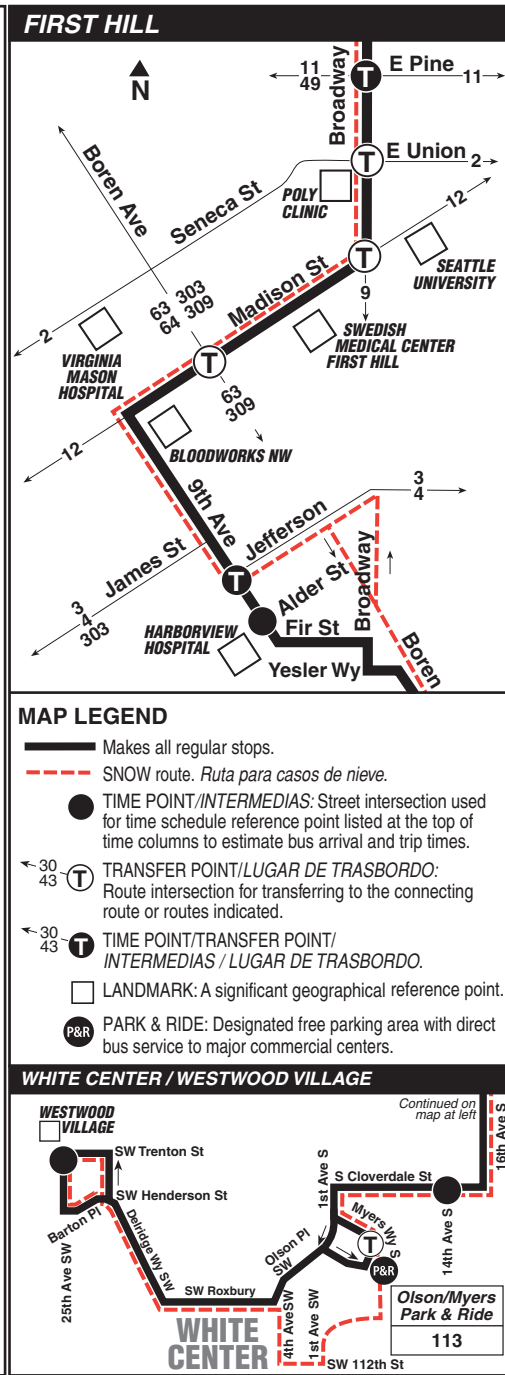

60 WEEKDAY/Entre semana

To BROADWAY →