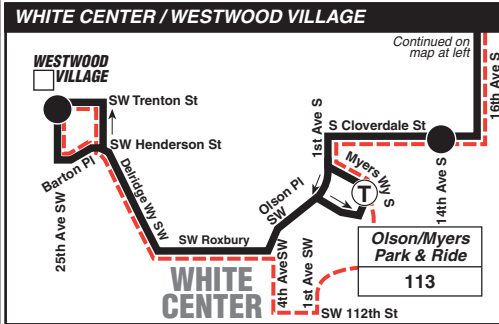

S1060060

AM – Lighter Type PM – Darker Type

This route has improved service thanks to Seattle voters.

60 SUNDAY/Domingo

To WESTWOOD VILLAGE →

Broadway		First Hill	Beacon Hill Station	George-town	South Park	Westwood Village
Broadway & E Republican St	Broadway & E Pine St	9th Ave & Jefferson St	12th Ave S & S Jackson St	Beacon Ave S & S Lander St	13th Ave S & S Bailey St	14th Ave S & S Cloverdale St
6:13	6:20	6:27	6:31	6:36	6:45	6:50
6:43	6:50	6:57	7:01	7:06	7:15	7:20
7:13	7:20	7:27	7:31	7:36	7:45	7:50
7:43	7:50	7:57	8:01	8:06	8:15	8:20
8:13	8:20	8:28	8:32	8:37	8:46	8:51
8:43	8:50	8:58	9:03	9:08	9:17	9:22
9:13	9:20	9:28	9:33	9:38	9:47	9:52
9:43	9:50	9:58	10:03	10:08	10:19	10:24
10:13	10:20	10:28	10:33	10:38	10:49	10:55
10:43	10:50	10:58	11:03	11:09	11:20	11:26
11:13	11:20	11:28	11:33	11:39	11:50	11:56
11:43	11:50	11:58	12:03	12:09	12:20	12:26
12:13	12:20	12:28	12:33	12:39	12:50	12:56
12:43	12:50	12:58	1:03	1:09	1:20	1:26
1:13	1:20	1:28	1:33	1:39	1:50	1:56
1:43	1:50	1:58	2:03	2:09	2:20	2:26
2:13	2:20	2:28	2:33	2:39	2:50	2:56
2:43	2:51	2:59	3:04	3:10	3:21	3:27
3:13	3:21	3:29	3:34	3:40	3:51	3:57
3:43	3:51	3:59	4:04	4:10	4:21	4:27
4:13	4:21	4:29	4:34	4:40	4:51	4:57
4:43	4:51	4:59	5:04	5:10	5:21	5:27
5:13	5:21	5:29	5:34	5:40	5:51	5:56
5:43	5:51	5:59	6:04	6:10	6:21	6:26
6:13	6:21	6:29	6:34	6:40	6:51	6:56
6:43	6:51	6:59	7:04	7:10	7:21	7:26
7:13	7:20	7:28	7:33	7:38	7:49	7:54
7:43	7:50	7:58	8:03	8:08	8:17	8:21
8:13	8:20	8:27	8:31	8:36	8:45	8:49
8:43	8:50	8:57	9:01	9:06	9:15	9:19
9:13	9:20	9:27	9:31	9:36	9:45	9:49
9:43	9:50	9:57	10:01	10:06	10:	