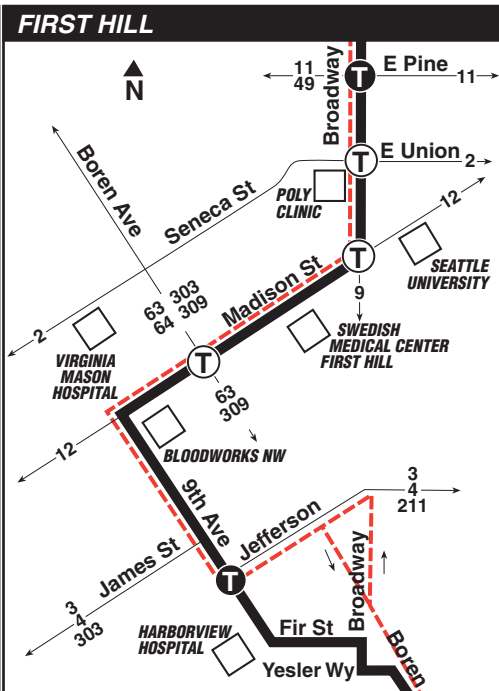

S1060060

AM – Lighter Type PM – Darker Type

This route has improved service thanks to Seattle voters.

60 SUNDAY/Domingo

To WESTWOOD VILLAGE →

Broadway		First Hill	Beacon Hill Station	George-town	South Park	Westwood Village
Broadway & E Republican St	Broadway & E Pine St	9th Ave & Jefferson St	12th Ave S & S Jackson St	Beacon Ave S & S Lander St	13th Ave S & S Bailey St	14th Ave S & S Cloverdale St
6:13	6:20	6:27	6:31	6:36	6:45	6:50
6:43	6:50	6:57	7:01	7:06	7:15	7:20
7:13	7:20	7:27	7:31	7:36	7:45	7:50
7:43	7:50	7:57	8:01	8:06	8:15	8:20
8:13	8:20	8:28	8:32	8:37	8:46	8:51
8:43	8:50	8:58	9:03	9:08	9:17	9:22
9:13	9:20	9:28	9:33	9:38	9:47	9:52
9:43	9:50	9:58	10:03	10:08	10:19	10:24
10:13	10:20	10:28	10:33	10:38	10:49	10:55
10:43	10:50	10:58	11:03	11:09	11:20	11:26
11:13	11:20	11:28	11:33	11:39	11:50	11:56
11:43	11:50	11:58	12:03	12:09	12:20	12:26
12:13	12:20	12:28	12:33	12:39	12:50	12:56
12:43	12:50	12:58	1:03	1:09	1:20	1:26
1:13	1:20	1:28	1:33	1:39	1:50	1:56
1:43	1:50	1:58	2:03	2:09	2:20	2:26
2:13	2:20	2:28	2:33	2:39	2:50	2:56
2:43	2:51	2:59	3:04	3:10	3:21	3:27
3:13	3:21	3:29	3:34	3:40	3:51	3:57
3:43	3:51	3:59	4:04	4:10	4:21	4:27
4:13	4:21	4:29	4:34	4:40	4:51	4:57
4:43	4:51	4:59	5:04	5:10	5:21	5:27
5:13	5:21	5:29	5:34	5:40	5:51	5:56
5:43	5:51	5:59	6:04	6:10	6:21	6:26
6:13	6:21	6:29	6:34	6:40	6:51	6:56
6:43	6:51	6:59	7:04	7:10	7:21	7:26
7:13	7:20	7:28	7:33	7:38	7:49	7:54
7:43	7:50	7:58	8:03	8:08	8:17	8:21
8:13	8:20	8:27	8:31	8:36	8:45	8:49
8:43	8:50	8:57	9:01	9:06	9:15	9:19
9:13	9:20	9:27	9:31	9:36	9:45	9:49
9:43	9:50	9:57	10:01	10:06	10:	