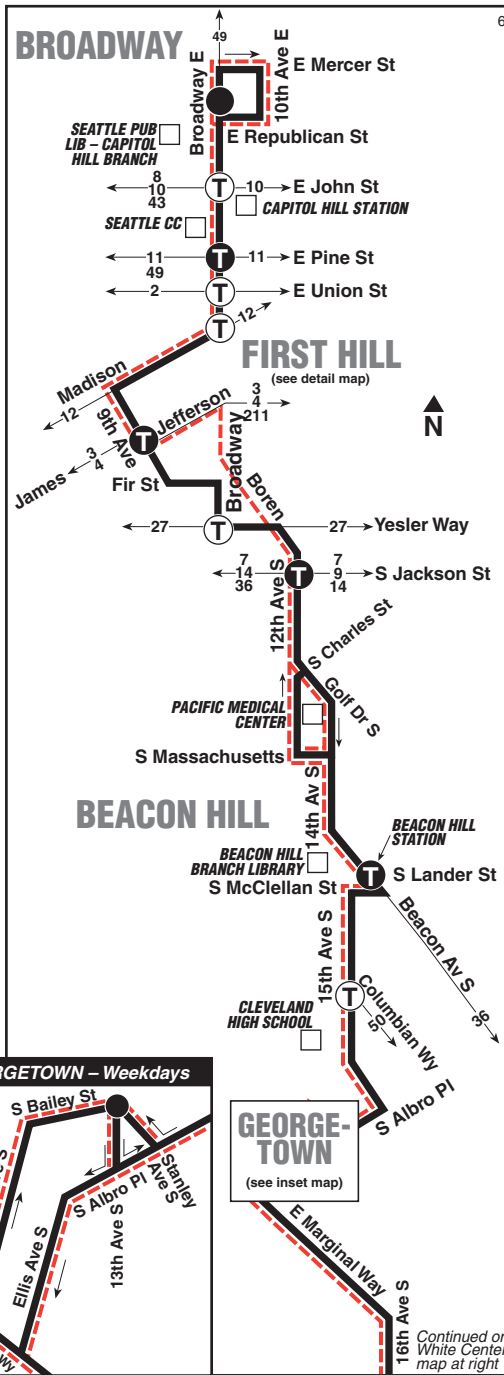

60 WEEKDAY/Entre semana

To BROADWAY →

Westwood Village	South Park	Georgetown	Beacon Hill Station	First Hill	Broadway		
25th Ave SW & SW Trenton St	14th Ave S & S Cloverdale St	13th Ave S & S Bailey St	Beacon Ave S & S Lander St	12th Ave S & S Jackson St	9th Ave & Jefferson St	Broadway & E Pine St	Broadway & E Republican St
4:43	4:59	5:05	5:17	5:24	5:30	5:39	5:45
5:17	5:34	5:41	5:53	6:00	6:06	6:15	6:21
5:42	5:59	6:06	6:18	6:25	6:31	6:40	6:46
6:02	6:19	6:26	6:38	6:45	6:51	7:00	7:06
6:17	6:34	6:41	6:53	7:01	7:08	7:17	7:23
6:28	6:45	6:52	7:07	7:15	7:22	7:31	7:37
6:38	6:55	7:02	7:17	7:25	7:32	7:41	7:47
6:48	7:05	7:12	7:27	7:35	7:42	7:51	7:57
7:02	7:19	7:26	7:41	7:51	7:58	8:07	8:13
7:18	7:35	7:42	7:57	8:07	8:14	8:23	8:29
7:33	7:51	7:58	8:13	8:23	8:30	8:39	8:45
7:52	8:10	8:17	8:32	8:42	8:49	8:58	9:04
8:12	8:30	8:37	8:52	9:02	9:09	9:18	9:24
8:32	8:50	8:57	9:12	9:22	9:29	9:41	9:48
8:52	9:10	9:17	9:31	9:37	9:44	9:56	10:03
9:12	9:30	9:37	9:50	9:56	10:03	10:15	10:22
9:33	9:50	9:57	10:10	10:16	10:23	10:35	10:42
9:53	10:10	10:17	10:30	10:36	10:43	10:55	11:02
10:13	10:30	10:37	10:50	10:56	11:03	11:15	11:22
10:33	10:50	10:57	11:10	11:16	11:23	11:35	11:42
10:53	11:10	11:17	11:30	11:36	11:43	11:55	12:02
11:13	11:30	11:37	11:50	11:56	12:03	12:15	12:22
11:33	11:50	11:57	12:10	12:16	12:23	12:35	12:42
11:53	12:10	12:17	12:30	12:36	12:43	12:55	1:02
12:13	12:30	12:37	12:50	1:03	1:10	1:22	1:29
12:33	12:50	12:57	1:10	1:16	1:23	1:35	1:42
12:50	1:07	1:14	1:27	1:33	1:40	1:52	1:59
1:13	1:30	1:37	1:50	1:56	2:03	2:15	2:22
1:32	1:49	1:56	2:09	2:15	2:22	2:34	2:41
1:52	2:09	2:16	2:29	2:36	2:43	2:56	3:03
2:13	2:30	2:37	2:51	2:58	3:05	3:18	3:25
2:32	2:50	2:57	3:11	3:18	3:25	3:38	3:45
2:45	3:03	3:10	3:24	3:31	3:38	3:51	3:58
3:00	3:18	3:25	3:39	3:46	3:53	4:06	4:13
3:15	3:33	3:40	3:54	4:01	4:08	4:21	4:28
3:35	3:53	4:00	4:14	4:21	4:28	4:41	4:48
3:50	4:08	4:15	4:29	4:36	4:43	4:56	5:03
4:15	4:33	4:40	4:54	5:01	5:08	5:21	5:28
4:35	4:53	5:00	5:14	5:21	5:28	5:41	5:48
4:55	5:13	5:20	5:34	5:41	5:47	6:00	6:07
5:12	5:30	5:37	5:50	5:57	6:03	6:16	6:23
5:41	5:58	6:05	6:18	6:25	6:31	6:44	6:50
6:11	6:28	6:35	6:47	6:54	6:59	7:08	7:14
6:42	6:58	7:05	7:17	7:24	7:29	7:38	7:44
7:12	7:28	7:35	7:47	7:54	7:59	8:08	8:14
7:55	8:11	8:18	8:30	8:37	8:42	8:51	8:57
8:25	8:41	8:48	9:00	9:07	9:12	9:21	9:27
8:55	9:11	9:18	9:30	9:37	9:42	9:51	9:57
9:25	9:41	9:48	10:00	10:07	10:12	10:21	10:27
9:55	10:11	10:18	10:30	10:37	10:42	10:51	10:57
10:25	10:41	10:48	11:00	11:07	11:12	11:20	11:26
10:56	11:12	11:18	11:28	11:35	11:40	11:48	11:54

AM – Lighter Type PM – Darker Type

Timetable Symbols

C - Operates only when Cleveland High School is in session.

Simbolo del programa

‡ - Estimated time. Tiempo estimado

60 WEEKDAY/Entre semana

To GEORGETOWN, WESTWOOD VILLAGE →