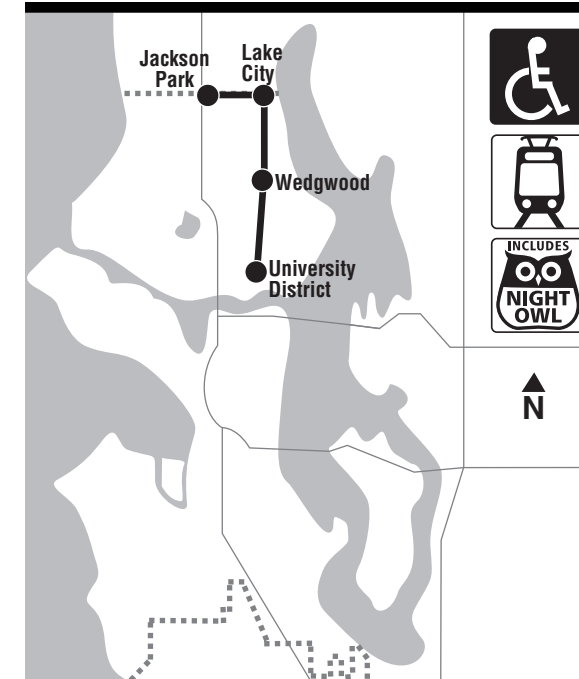

Timetable Symbol

Símbolos del programa

‡ - Estimated time. *Tiempo estimado.*

Snow/Emergency Service Servicio de emergencia/nieve

During most snow conditions this route will operate via the snow routing shown in this timetable. In the rare event that Metro declares an emergency, this route will continue to operate as a designated Emergency Snow Network route. During such an event, it is expected to operate with the same route number and follow the same snow routing as shown in this timetable. Visit kingcounty.gov/metro/ snow and sign up for Transit Alerts to stay informed during adverse conditions.

Durante la mayoría de las nevadas, esta ruta operará por el recorrido para nevadas que se muestra en este programa. En el caso poco frecuente de que Metro declare una emergencia, esta ruta seguirá operando como ruta designada de la Red de Emergencia para Nevadas. En ese caso, se espera que opere con el mismo número de ruta y que siga el mismo recorrido para casos de nieve que se muestran en este programa. Visite kingcounty.gov/metro/snow/ y regístrese para recibir Alertas de Transporte y mantenerse informado durante las condiciones adversas.

65

Jackson Park, Lake City, Wedgwood, Children's Hospital, University District

September 23, 2017 thru March 9, 2018
23 de septiembre de 2017 a través de 9 de marzo de 2018

How To Pay

Upon boarding, pay your fare with exact change or a convenient regional ORCA card. ORCA cards are sold in downtown Seattle at Metro customer service offices in King Street Center and the Westlake tunnel station.

What To Pay

	1 Zone	2 Zone
Adults (19 and older), Off Peak	$2.50	$2.50
Adults (19 and older), Peak	$2.75	$3.25
ORCA LIFT Fare,* all times	$1.50	$1.50
Youth (6-18 yrs), all times	$1.50	$1.50
RRFP cardholders (registered seniors, Medicare, disabled), all times	$1.00	$1.00
Children (thru age 5), all times	Four may ride free with person paying adult fare	

*Income Qualified

Cuánto pagar

	Zona 1	Zona 2
Adultos (19 años y mayor) fuera de hora pico	$2.50	$2.50
Adultos (19 años y mayor) en hora pico	$2.75	$3.25
Tarifa ORCA LIFT,* a toda hora	$1.50	$1.50
Jóvenes (6-18 años), a toda hora	$1.50	$1.50
Titulares de tarjetas RRFP (personas mayores registradas, Medicare, discapacitados), a toda hora.	$1.00	$1.00
Niños (hasta los 5 años), a toda hora.	Pueden viajar hasta cuatro con una persona que pague la tarifa de adulto.	

*Ingresos que reúnan los requisitos

Need more information or assistance?

- Visit Metro Online at kingcounty.gov/metro
- Call Metro's Customer Information Office, 206-553-3000, Mon-Fri except for major holidays (2017: Nov. 10, 23, 24, Dec. 25; 2018: Jan. 1, 15, Feb. 19).
  - 6 am - 8 pm for trip planning assistance
  - 8 am - 5 pm for ORCA assistance and customer comments