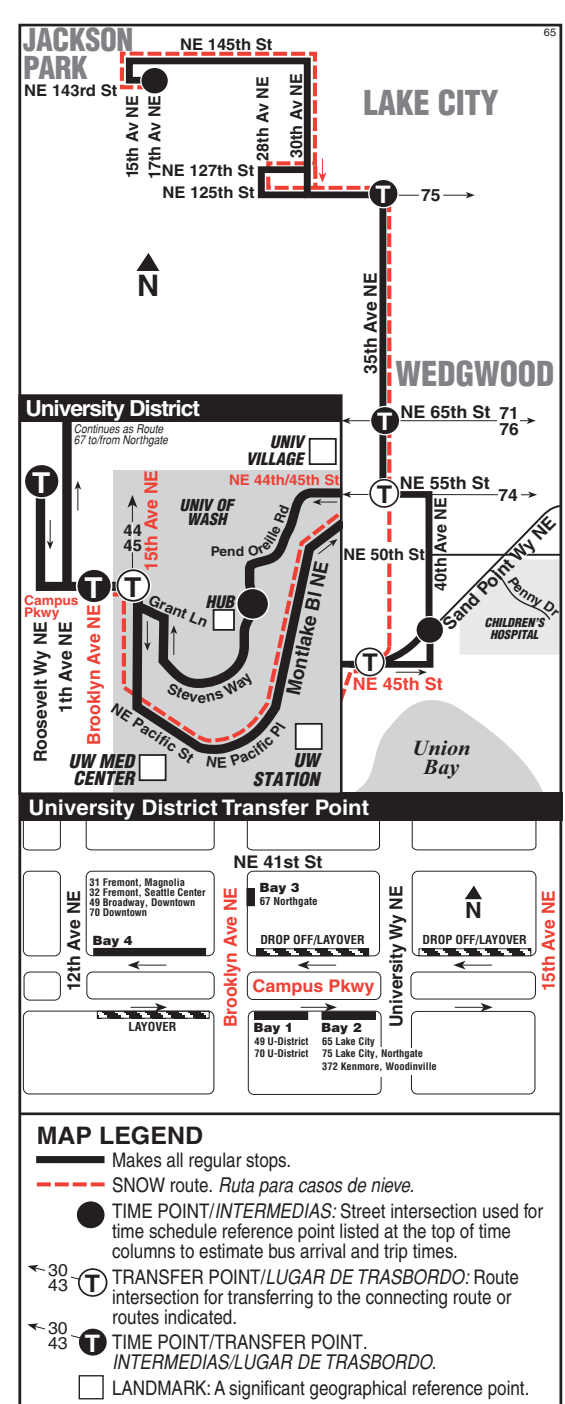

65 WEEKDAY/Entre semana

To UNIVERSITY DISTRICT →

Jackson Park	Lake City	Children's Hospital	UW Station	University District	To Route
NE 143rd St & 17th Ave NE	NE 125th St & 35th Ave NE	35th Ave NE & NE 65th St	Sand Point Wy NE & 40th Ave NE	Stevens Way & Rainier Vista	Brooklyn Ave NE & NE Campus Pkwy
5:08	5:16	5:25	5:30	5:38	5:42
5:36	5:45	5:55	6:00	6:08	6:12
6:04	6:13	6:23	6:28	6:36	6:40
6:32	6:41	6:51	6:56	7:04	7:08
6:59	7:08	7:18	7:23	7:31	7:35
7:27	7:36	7:46	7:51	7:59	8:03
7:54	8:03	8:13	8:18	8:26	8:30
8:22	8:31	8:41	8:46	8:54	8:58
8:50	8:59	9:09	9:14	9:22	9:26
9:24	9:33	9:43	9:48	9:56	10:00
10:00	10:09	10:19	10:24	10:32	10:36
10:36	10:45	10:55	11:00	11:08	11:12
11:16	11:25	11:35	11:40	11:48	11:52
12:00	12:09	12:19	12:24	12:32	12:36
12:40	12:49	12:59	13:04	13:12	13:16
13:20	13:29	13:39	13:44	13:52	13:56
14:00	14:09	14:19	14:24	14:32	14:36
14:40	14:49	14:59	15:04	15:12	15:16
15:20	15:29	15:39	15:44	15:52	15:56
16:00	16:09	16:19	16:24	16:32	16:36
16:40	16:49	16:59	17:04	17:12	17:16
17:00	17:09	17:19	17:24	17:32	17:36
17:40	17:49	17:59	18:04	18:12	18:16
18:00	18:09	18:19	18:24	18:32	18:36
18:40	18:49	18:59	19:04	19:12	19:16
19:00	19:09	19:19	19:24	19:32	19:36
19:40	19:49	19:59	20:04	20:12	20:16
20:00	20:09	20:19	20:24	20:32	20:36

Between 10:00 a.m. and 2:00 p.m. service operates approximately every 10 minutes.

2:00	2:09	2:19	2:24	2:32	2:36
2:10	2:19	2:29	2:34	2:42	2:46
2:20	2:29	2:39	2:44	2:52	2:56
2:30	2:39	2:49	2:54	3:02	3:06
2:40	2:49	2:59	3:04	3:12	3:16
2:50	2:59	3:09	3:14	3:22	3:26
3:00	3:09	3:19	3:24	3:32	3:36
3:10	3:19	3:29	3:34	3:42	3:46
3:20	3:29	3:39	3:44	3:52	3:56
3:30	3:39	3:49	3:54	4:02	4:06
3:40	3:49	3:59	4:04	4:12	4:16
3:50	3:59	4:09	4:14	4:22	4:26
4:00	4:09	4:19	4:24	4:32	4:36
4:10	4:19	4:29	4:34	4:42	4:46
4:20	4:29	4:39	4:44	4:52	4:56
4:30	4:39	4:49	4:54	5:02	5:06
4:40	4:49	4:59	5:04	5:12	5:16
4:50	4:59	5:09	5:14	5:22	5:26
5:00	5:09	5:19	5:24	5:32	5:36
5:10	5:19	5:29	5:34	5:42	5:46
5:20	5:29	5:39	5:44	5:52	5:56
5:30	5:39	5:49	5:54	6:02	6:06
5:40	5:49	5:59	6:04	6:12	6:16
5:50	5:59	6:09	6:14	6:22	6:26
6:00	6:09	6:19	6:24	6:32	6:36
6:10	6:19	6:29	6:34	6:42	6:46
6:20	6:29	6:39	6:44	6:52	6:56
6:30	6:39	6:49	6:54	7:02	7:06
6:40	6:49	6:59	7:04	7:12	7:16
6:50	6:59	7:09	7:14	7:22	7:26
7:00	7:09	7:19	7:24	7:32	7:36
7:10	7:19	7:29	7:34	7:42	7:46
7:20	7:29	7:39	7:44	7:52	7:56
7:30	7:39	7:49	7:54	8:02	8:06
7:40	7:49	7:59	8:04	8:12	8:16
7:50	7:59	8:09	8:14	8:22	8:26
8:00	8:09	8:19	8:24	8:32	8:36
8:10	8:19	8:29	8:34	8:42	8:46
8:20	8:29	8:39	8:44	8:52	8:56
8:30	8:39	8:49	8:54	9:02	9:06
8:40	8:49	8:59	9:04	9:12	9:16
8:50	8:59	9:09	9:14	9:22	9:26
9:00	9:09	9:19	9:24	9:32	9:36
9:10	9:19	9:29	9:34	9:42	9:46
9:20	9:29	9:39	9:44	9:52	9:56
9:30	9:39	9:49	9:54	10:02	10:06
9:40	9:49	9:59	10:04	10:12	10:16
9:50	9:59	10:09	10:14	10:22	10:26
10:00	10:09	10:19	10:24	10:32	10:36
10:10	10:19	10:29	10:34	10:42	10:46
10:20	10:29	10:39	10:44	10:52	10:56
10:30	10:39	10:49	10:54	11:02	11:06
10:40	10:49	10:59	11:04	11:12	11:16
10:50	10:59	11:09	11:14	11:22	11:26
11:00	11:09	11:19	11:24	11:32	11:36
11:10	11:19	11:29	11:34	11:42	11:46
11:20	11:29	11:39	11:44	11:52	11:56
11:30	11:39	11:49	11:54	12:02	12:06
11:40	11:49	11:59	12:04	12:12	12:16
11:50	11:59	12:09	12:14	12:22	12:26
12:00	12:09	12:19	12:24	12:32	12:36
12:10	12:19	12:29	12:34	12:42	12:46
12:20	12:29	12:39	12:44	12:52	12:56
12:30	12:39	12:49	12:54	13:02	13:06
12:40	12:49	12:59	13:04	13:12	13:16
12:50	12:59	13:09	13:14	13:22	13:26
13:00	13:09	13:19	13:24	13:32	13:36
13:10	13:19	13:29	13:34	13:42	13:46
13:20	13:29	13:39	13:44	13:52	13:56
13:30	13:39	13:49	13:54	14:02	14:06
13:40	13:49	13:59	14:04	14:12	14:16
13:50	13:59	14:09	14:14	14:22	14:26
14:00	14:09	14:19	14:24	14:32	14:36
14:10	14:19	14:29	14:34	14:42	14:46
14:20	14:29	14:39	14:44	14:52	14:56
14:30	14:39	14:49	14:54	15:02	15:06
14:40	14:49	14:59	15:04	15:12	15:16
14:50	14:59	15:09	15:14	15:22	15:26
15:00	15:09	15:19	15:24	15:32	15:36
15:10	15:19	15:29	15:34	15:42	15:46
15:20	15:29	15:39	15:44	15:52	15:56
15:30	15:39	15:49	15:54	16:02	16:06
15:40	15:49	15:59	16:04	16:12	16:16
15:50	15:59	16:09	16:14	16:22	16:26
16:00	16:09	16:19	16:24	16:32	16:36
16:10	16:19	16:29	16:34	16:42	16:46
16:20	16:29	16:39	16:44	16:52	16:56
16:30	16:39	16:49	16:54	17:02	17:06