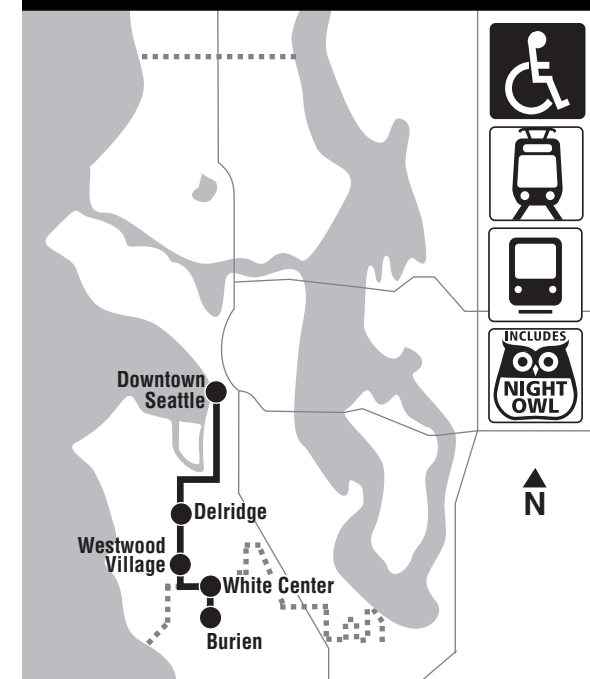

*Ingresos que reúnan los requisitos

Metro Customer Services

- Customer Service (general information, trip planning, comments and lost & found)
- Seattle metro calling area 206-553-3000
- Toll Free 1-800-542-7876
- Hearing impaired TTY Relay: 711
- Metro Online / Online Trip Planner www.kingcounty.gov/metro
- Carpool/Vanpool 206-625-4500
- Hearing Impaired TTY Relay: 1-800-833-6388
- Community Transit 1-800-562-1375
- Pierce Transit 1-800-562-8109

120

Burien, White Center, Westwood Village, Delridge, Downtown Seattle

September 23, 2017 thru March 9, 2018
23 de septiembre de 2017 a través de 9 de marzo de 2018

King County METRO We'll Get You There

Need more information or assistance?

To BURIEN →

Downtown Seattle	Delridge	Westwood Village	Burien Transit Ctr Bay 5
3rd Ave & Virginia St	3rd Ave & Pike St	Delridge Way SW & SW Myrtle St	26th Ave SW & SW Barton Pl
5:42	5:45	6:07	6:13
5:51H	5:54H	6:16H	6:22H
6:01	6:04	6:26	6:32
6:11	6:14	6:36	6:42
6:21	6:24	6:46	6:51
6:35	6:38	7:00	7:05
6:49H	6:52H	7:12H	7:17H
7:03	7:06	7:26	7:31
7:18	7:21	7:41	7:46
7:33	7:36	7:56	8:01
7:48	7:51	8:11	8:16
8:03	8:06	8:26	8:31
8:19	8:22	8:41	8:46
8:34	8:37	8:56	9:01
9:04	9:07	9:26	9:31
9:34	9:37	9:56	10:01
10:04	10:07	10:26	10:31
10:36	10:39	10:58	11:03
11:09	11:12	11:31	11:36
11:39	11:42	12:01	12:06
12:09	12:12	12:31	12:36
1:09	1:12	1:31	1:36
2:07	2:10	2:29	2:34
3:07	3:10	3:29	3:34