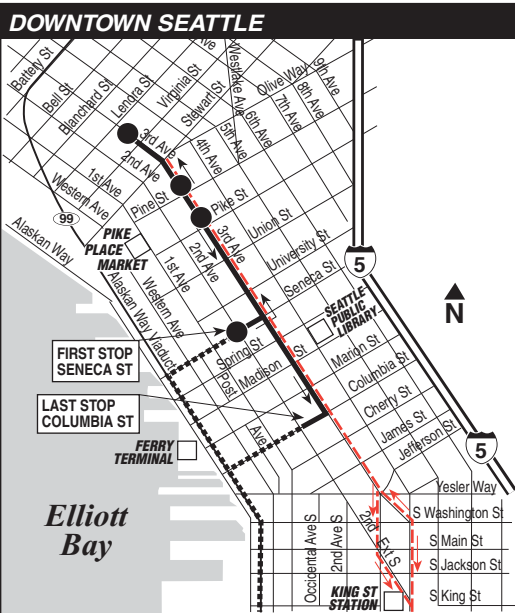

MAP LEGEND

- Makes all regular stops.
- Makes limited or no stops. *Hace pocas paradas o no las hace.*
- SNOW route. *Ruta para casos de nieve.*
- TIME POINT/INTERMEDIAS: Street intersection used for time schedule reference point listed at the top of time columns to estimate bus arrival and trip times.
- TRANSFER POINT/LUGAR DE TRASBORDO: Route intersection for transferring to the connecting route or routes indicated.
- TIME POINT/TRANSFER POINT. INTERMEDIAS/LUGAR DE TRASBORDO.
- FARE ZONE Additional fare required.
- P&R PARK & RIDE: Designated free parking area with direct bus service to downtown Seattle and other major commercial centers.
- LANDMARK: A significant geographical reference point.

Need more information or assistance?

- Visit Metro Online at kingcounty.gov/metro
- Call Metro's Customer Information Office, 206-553-3000, Mon-Fri except for major holidays (May 29, July 4, and Sept. 4).
  - 6 am - 8 pm for trip planning assistance
  - 8 am - 5 pm for ORCA assistance and customer comments

120 WEEKDAY/Entre semana

To DOWNTOWN SEATTLE →

Burien Transit Ctr Bay 3	Westwood Village	Delridge	Downtown Seattle
Transit Ctr & Roadway SW 148th St	Ambaum Blvd SW & SW 128th St	26th Ave SW & SW Barton Pl	Delridge Way SW & SW Orchard St
4:42	4:50	5:02	4:41B
5:04	5:12	5:26	5:08
5:32	5:40	5:54	5:36
5:49	5:57	6:11	6:04
6:03	6:11	6:25	6:18
6:11	6:19	6:34	6:26
6:18	6:26	6:42	6:34
6:26	6:34	6:50	6:42
6:34	6:42	6:58	6:50
6:42	6:50	7:06	6:58
6:50	6:58	7:14	7:06
6:58	7:06	7:22	7:14
7:06	7:14	7:30	7:22
7:14	7:22	7:38	7:30
7:22	7:30	7:46	7:38
7:30	7:38	7:54	7:46
7:41	7:49	8:05	7:57
7:48	7:56	8:12	8:04
7:58	8:06	8:21	8:13
8:09	8:17	8:32	8:24
8:18	8:26	8:41	8:33
8:29	8:37	8:52	8:44
8:41	8:49	9:04	8:56
8:49	8:57	9:12	9:04
8:58	9:06	9:21	9:13
9:12	9:20	9:35	9:27
9:27	9:35	9:50	9:42
9:42	9:50	10:05	9:57
10:12	10:20	10:35	10:12
10:27	10:35	10:50	10:27
10:42	10:50	11:05	10:42
10:57	11:05	11:20	10:57
11:12	11:20	11:35	11:12
11:27	11:35	11:50	11:27
11:42	11:50	12:05	11:42
11:56	12:05	12:20	11:56
12:11	12:20	12:35	12:11
12:26	12:35	12:50	12:26
12:41	12:50	1:05	12:41
12:55	1:04	1:20	12:55
1:10	1:19	1:35	1:10
1:25	1:34	1:50	1:25
1:40	1:49	2:05	1:40
1:55	2:04	2:20	1:55
2:10	2:19	2:36	2:10
2:24	2:33	2:51	2:24
2:42	2:51	3:09	2:42
2:58	3:07	3:25	2:58
3:12	3:21	3:39	3:12
3:27	3:36	3:54	3:27
3:39	3:48	4:06	3:39
3:54	4:03	4:21	3:54
4:10	4:19	4:37	4:10
4:24	4:33	4:51	4:24
4:39	4:48	5:05	4:39

To DOWNTOWN SEATTLE →

Burien Transit Ctr Bay 3	Westwood Village	Delridge	Downtown Seattle
Transit Ctr & Roadway SW 148th St	Ambaum Blvd SW & SW 128th St	26th Ave SW & SW Barton Pl	Delridge Way SW & SW Orchard St
4:55	5:04	5:20	4:55
5:10	5:19	5:35	5:10
5:25	5:34	5:50	5:25
5:40	5:49	6:05	5:40
5:55	6:04	6:20	5:55
6:10	6:19	6:35	6:10
6:20	6:29	6:45	6:20
6:33	6:42	6:58	6:33
6:48	6:57	7:13	6:48
7:03	7:11	7:25	7:03
7:33	7:41	7:55	7:33
8:03	8:11	8:25	8:03
8:34	8:41	8:54	8:34
9:04	9:11	9:24	9:04
9:34	9:41	9:54	9:34
10:04	10:11	10:24	10:04
10:34	10:41	10:54	10:34
11:04	11:11	11:24	11:04
12:07	12:13	12:25	12:07
1:07	1:13	1:25	1:07