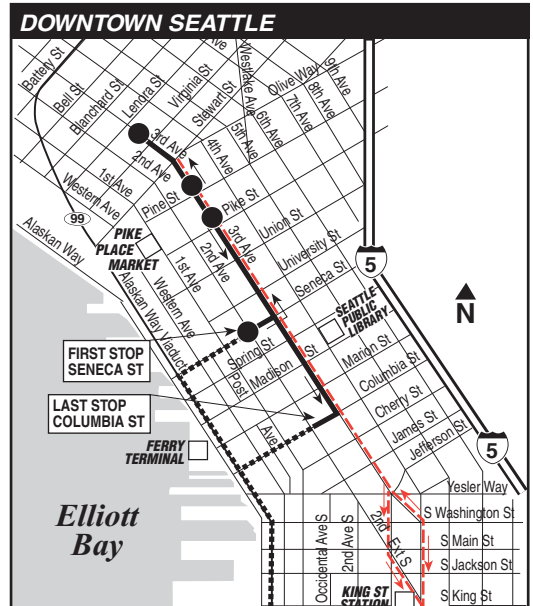

*Ingresos que reúnan los requisitos

Metro Customer Services

- Customer Service (general information, trip planning, comments and lost & found)
- Seattle metro calling area 206-553-3000
- Toll Free 1-800-542-7876
- Hearing impaired TTY Relay: 711
- Metro Online / Online Trip Planner www.kingcounty.gov/metro
- Carpool/Vanpool 206-625-4500
- Hearing Impaired TTY Relay: 1-800-833-6388
- Community Transit 1-800-562-1375
- Pierce Transit 1-800-562-8109

120

Burien, White Center, Westwood Village, Delridge, Downtown Seattle

September 23, 2017 thru March 9, 2018
23 de septiembre de 2017 a través de 9 de marzo de 2018

King County METRO We'll Get You There

Need more information or assistance?

To BURIEN →

Downtown Seattle	Delridge	Westwood Village	Burien Transit Ctr Bay 5
3rd Ave & Virginia St	3rd Ave & Pike St	Delridge Way SW & SW Myrtle St	26th Ave SW & SW Barton Pl
5:42	5:45	6:07	6:13
5:51H	5:54H	6:16H	6:22H
6:01	6:04	6:26	6:32
6:11	6:14	6:36	6:42
6:21	6:24	6:46	6:51
6:35	6:38	7:00	7:05
6:49H	6:52H	7:12H	7:17H
7:03	7:06	7:26	7:31
7:18	7:21	7:41	7:46
7:33	7:36	7:56	8:01
7:48	7:51	8:11	8:16
8:03	8:06	8:26	8:31
8:19	8:22	8:41	8:46
8:34	8:37	8:56	9:01
9:04	9:07	9:26	9:31
9:34	9:37	9:56	10:01
10:04	10:07	10:26	10:31
10:36	10:39	10:58	11:03
11:09	11:12	11:31	11:36
11:39	11:42	12:01	12:06
12:09	12:12	12:31	12:36
1:09	1:12	1:31	1:36
2:07	2:10	2:29	2:34
3:07	3:10	3:29	3:34