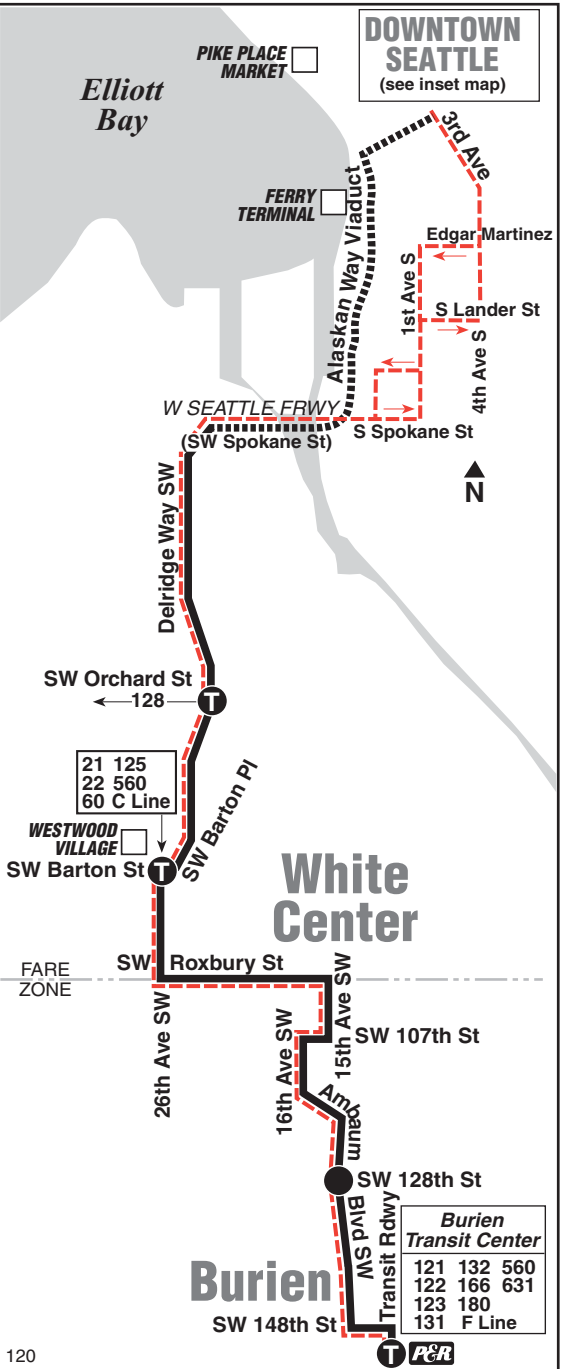

MAP LEGEND

- Makes all regular stops.
- Makes limited or no stops. *Hace pocas paradas o no las hace.*
- SNOW route. *Ruta para casos de nieve.*
- TIME POINT/INTERMEDIAS: Street intersection used for time schedule reference point listed at the top of time columns to estimate bus arrival and trip times.
- TRANSFER POINT/LUGAR DE TRASBORDO: Route intersection for transferring to the connecting route or routes indicated.
- TIME POINT/TRANSFER POINT. INTERMEDIAS/LUGAR DE TRASBORDO.
- FARE ZONE Additional fare required.
- P&R PARK & RIDE: Designated free parking area with direct bus service to downtown Seattle and other major commercial centers.
- LANDMARK: A significant geographical reference point.

Need more information or assistance?

- Visit Metro Online at kingcounty.gov/metro
- Call Metro's Customer Information Office, 206-553-3000, Mon-Fri except for major holidays (May 29, July 4, and Sept. 4).
  - 6 am - 8 pm for trip planning assistance
  - 8 am - 5 pm for ORCA assistance and customer comments

120 WEEKDAY/Entre semana

To DOWNTOWN SEATTLE →

Burien Transit Ctr Bay 3	Westwood Village	Delridge	Downtown Seattle
Transit Ctr & Roadway SW 148th St	Ambaum Blvd SW & SW 128th St	26th Ave SW & SW Barton Pl	Delridge Way SW & SW Orchard St
4:42	4:50	5:02	4:41B
5:04	5:12	5:26	5:08
5:32	5:40	5:54	5:36
5:49	5:57	6:11	6:04
6:03	6:11	6:25	6:18
6:11	6:19	6:34	6:26
6:18	6:26	6:42	6:34
6:26	6:34	6:50	6:42
6:34	6:42	6:58	6:50
6:42	6:50	7:06	6:58
6:50	6:58	7:14	7:06
6:58	7:06	7:22	7:14
7:06	7:14	7:30	7:22
7:14	7:22	7:38	7:30
7:22	7:30	7:46	7:38
7:30	7:38	7:54	7:46
7:41	7:49	8:05	7:57
7:48	7:56	8:12	8:04
7:58	8:06	8:21	8:13
8:09	8:17	8:32	8:24
8:18	8:26	8:41	8:33
8:29	8:37	8:52	8:44
8:41	8:49	9:04	8:56
8:49	8:57	9:12	9:04
8:58	9:06	9:21	9:13
9:12	9:20	9:35	9:27
9:27	9:35	9:50	9:42
9:42	9:50	10:05	9:57
10:12	10:20	10:35	10:12
10:27	10:35	10:50	10:27
10:42	10:50	11:05	10:42
10:57	11:05	11:20	10:57
11:12	11:20	11:35	11:12
11:27	11:35	11:50	11:27
11:42	11:50	12:05	11:42
11:56	12:05	12:20	11:56
12:11	12:20	12:35	12:11
12:26	12:35	12:50	12:26
12:41	12:50	1:05	12:41
12:55	1:04	1:20	12:55
1:10	1:19	1:35	1:10
1:25	1:34	1:50	1:25
1:40	1:49	2:05	1:40
1:55	2:04	2:20	1:55
2:10	2:19	2:36	2:10
2:24	2:33	2:51	2:24
2:42	2:51	3:09	2:42
2:58	3:07	3:25	2:58
3:12	3:21	3:39	3:12
3:27	3:36	3:54	3:27
3:39	3:48	4:06	3:39
3:54	4:03	4:21	3:54
4:10	4:19	4:37	4:10
4:24	4:33	4:51	4:24
4:39	4:48	5:05	4:39

To DOWNTOWN SEATTLE →

Burien Transit Ctr Bay 3	Westwood Village	Delridge	Downtown Seattle
Transit Ctr & Roadway SW 148th St	Ambaum Blvd SW & SW 128th St	26th Ave SW & SW Barton Pl	Delridge Way SW & SW Orchard St
4:55	5:04	5:20	4:55
5:10	5:19	5:35	5:10
5:25	5:34	5:50	5:25
5:40	5:49	6:05	5:40
5:55	6:04	6:20	5:55
6:10	6:19	6:35	6:10
6:20	6:29	6:45	6:20
6:33	6:42	6:58	6:33
6:48	6:57	7:13	6:48
7:03	7:11	7:25	7:03
7:33	7:41	7:55	7:33
8:03	8:11	8:25	8:03
8:34	8:41	8:54	8:34
9:04	9:11	9:24	9:04
9:34	9:41	9:54	9:34
10:04	10:11	10:24	10:04
10:34	10:41	10:54	10:34
11:04	11:11	11:24	11:04
12:07	12:13	12:25	12:07
1:07	1:13	1:25	1:07