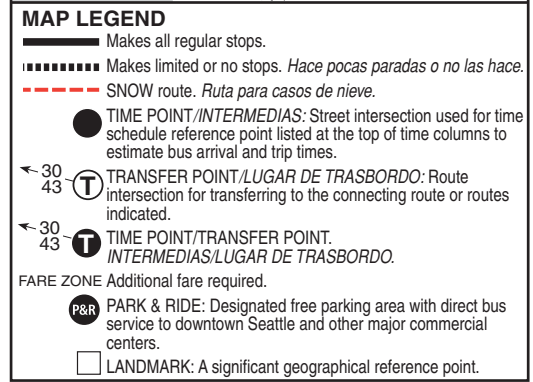

Need more information or assistance?

- Visit Metro Online at kingcounty.gov/metro
- Call Metro's Customer Information Office, 206-553-3000, Mon-Fri except for major holidays (2017: Nov. 10, 23, 24, Dec. 25; 2018: Jan. 1, 15, Feb. 19).
  - 6 am - 8 pm for trip planning assistance
  - 8 am - 5 pm for ORCA assistance and customer comments

120 WEEKDAY/Entre semana

To DOWNTOWN SEATTLE →

Transit Ctr Burien Transit Ctr Bay 3	Westwood Village	Delridge	Downtown Seattle
Transit Ctr Roadway & SW 148th St	Ambaum Blvd SW & SW 128th St	26th Ave SW & SW Barton Pl	Delridge Way SW & SW Myrtle St
4:42	4:50	4:41B	4:47
5:04	5:12	5:02	5:08
5:32	5:40	5:54	6:00
5:49	5:57	6:11	6:17
6:03H	6:11H	6:25H	6:31H
6:11	6:19	6:34	6:40
6:18	6:26	6:42	6:48
6:26H	6:34H	6:50H	6:56H
6:34	6:42	6:58	7:04
6:42	6:50	7:06	7:12
6:50	6:58	7:10B	7:16
6:58H	7:06H	7:22H	7:28H
7:06	7:14	7:30	7:36
7:14H	7:22H	7:38H	7:44H
7:22	7:30	7:46	7:52
7:30	7:38	7:54	8:00
7:41H	7:49H	8:00H	8:06
7:48	7:56	8:12	8:18
7:58	8:06	8:21	8:27
8:09	8:17	8:32	8:38
8:18	8:26	8:41	8:47
8:29H	8:37H	8:52H	8:58H
8:41	8:49	9:04	9:10
8:49	8:57	9:12	9:18
8:58	9:06	9:21	9:27
9:12	9:20	9:35	9:40
9:27	9:35	9:50	9:55
9:42	9:50	10:05	10:10
9:57	10:05	10:20	10:25
10:12	10:20	10:35	10:40
10:27	10:35	10:50	10:55
10:42	10:50	11:05	11:10
10:57	11:05	11:20	11:25
11:12	11:20	11:35	11:40
11:27	11:35	11:50	11:55
11:42	11:50	12:05	12:10
11:56	12:05	12:20	12:25
12:11	12:20	12:35	12:40
12:26	12:35	12:50	12:55
12:41	12:50	1:05	1:10
12:55	1:04	1:20	1:25
1:10	1:19	1:35	1:40
1:25	1:34	1:50	1:55
1:40	1:49	2:05	2:10
1:55	2:04	2:20	2:25
2:10	2:19	2:36	2:41
2:24	2:33	2:51	2:56
2:42	2:51	3:09	3:14
2:58	3:07	3:25	3:30
3:12	3:21	3:39	3:44
3:27	3:36	3:54	3:59
3:39	3:48	4:06	4:11
3:54	4:03	4:21	4:26
4:10H	4:19H	4:37H	4:42H
4:24	4:33	4:51	4:56
4:39H	4:48H	5:05H	5:10H
4:55	5:04	5:20	5:25
5:10	5:19	5:35	5:40
5:25	5:34	5:50	5:55

(continued next column)

120 WEEKDAY/Entre semana