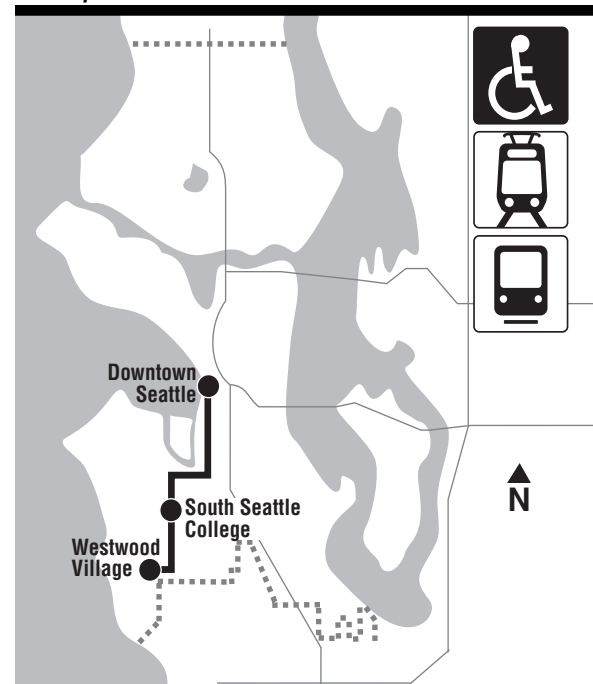

AM – Lighter Type PM – Darker Type

N2125125

125 SUNDAY/Domingo

To WESTWOOD VILLAGE →

Downtown Seattle	West Seattle	South Seattle College	Westwood Village
3rd Ave & Pike St	Delridge Way SW & SW Andover St	16th Ave SW at SSC Entrance	25th Ave SW & SW Trenton St
7:00 7:30 8:00	7:11 7:41 8:11	7:18 7:48 8:18	7:27 7:57 8:27
8:30 9:00 9:30	8:41 9:11 9:41	8:48 9:18 9:48	8:57 9:27 9:57
10:00 10:30 11:00	10:11 10:41 11:11	10:18 10:48 11:18	10:27 10:57 11:27
11:30 12:00 12:30	11:41 12:12 12:42	11:48 12:19 12:49	11:57 12:28 12:58
1:02 1:32 2:02	1:14 1:44 2:14	1:21 1:51 2:21	1:30 2:00 2:30
2:32 3:02 3:32	2:44 3:14 3:44	2:51 3:21 3:51	3:00 3:30 4:00
4:02 4:32 5:02	4:14 4:44 5:14	4:21 4:51 5:21	4:30 5:00 5:30
5:32 6:02 6:32 7:00	5:44 6:13 6:43 7:11	5:51 6:20 6:50 7:18	6:00 6:29 6:59 7:27

AM – Lighter Type PM – Darker Type

S2125125

125

Westwood Village, West Seattle, South Seattle College, Downtown Seattle

March 11, 2017 thru September 22, 2017
11 de marzo de 2017 a través de 22 de
septiembre de 2017

Holiday Information/ Información sobre feriados

The Sunday schedule shown in this timetable will be operated on the following holidays. *El horario de los domingos que aparece en este programa se aplicará para el siguiente feriados:*

Memorial Day	May 29
Día de Conmemoración	el 29 de mayo
Independence Day	July 4
Día de la independencia	el 4 de julio
Labor Day	Sept. 4
Día del trabajo	el 4 de septiembre

What To Pay

	1 Zone	2 Zone
Adults (19 and older), Off Peak	$2.50	$2.50
Adults (19 and older), Peak	$2.75	$3.25
ORCA LIFT Fare,* all times	$1.50	$1.50
Youth (6-18 yrs), all times	$1.50	$1.50
RRFP cardholders (registered seniors, Medicare, disabled), all times	$1.00	$1.00
Children (thru age 5), all times	Four may ride free with person paying adult fare	

*Income Qualified

Interpreter
206-553-3000

Intérpretes
Переводчик
Перекладач
Turjubaan
Thông Dịch Viên

የቃል አስተርጓሚ
ፕሮፕላይተር
翻譯員
통역사

Cuánto pagar

	Zona 1	Zona 2
Adultos (19 años y mayor) fuera de hora pico	$2.50	$2.50
Adultos (19 años y mayor) en hora pico	$2.75	$3.25
Tarifa ORCA LIFT,* a toda hora	$1.50	$1.50
Jóvenes (6-18 años), a toda hora	$1.50	$1.50
Titulares de tarjetas RRFP (personas mayores registradas, Medicare, discapacitados), a toda hora.	$1.00	$1.00
Niños (hasta los 5 años), a toda hora.	Pueden viajar hasta cuatro con una persona que pague la tarifa de adulto.	

*Ingresos que reúnan los requisitos

RIDER ALERT

This symbol indicates a change in service. Watch for it in buses, at bus stops, and at timetable displays.

Need more information or assistance?

- Visit Metro Online at kingcounty.gov/metro
- Call Metro's Customer Information Office, 206-553-3000, Mon-Fri except for major holidays (May 29, July 4, and Sept. 4).
  - 6 am - 8 pm for trip planning assistance
  - 8 am - 5 pm for ORCA assistance and customer comments

This route has improved service thanks to Seattle voters.

Snow/Emergency Service Servicio de emergencia/ nieve

During most snow conditions, this route will operate via the snow routing shown in this timetable. In the rare event that Metro declares an emergency, it will not operate. Visit kingcounty.gov/metro/snow and sign up for Transit Alerts to stay informed during adverse conditions.

Durante la mayoría de las nevadas, esta ruta operará por la ruta designada que se muestra en este programa. En el caso poco frecuente que Metro declare una emergencia, no operará. Visite kingcounty.gov/metro/snow y regístrese para obtener Alertas de Tránsito y manténgase informado durante las condiciones adversas.

METRO

We'll Get You There