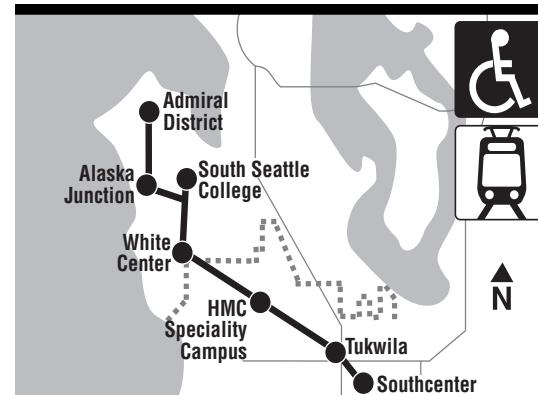

AM – Lighter Type PM – Darker Type

S2128128

128 SUNDAY/Domingo

To ADMIRAL DISTRICT →

Southcenter	Tukwila Int'l Blvd Station	White Center	Alaska Junction Bay 4	Admiral District
Andover Pk W & Baker Blvd	Tukwila Int'l Blvd & S 154th St	15th Ave SW & SW Roxbury St	Delridge Wy SW & SW Alaska St	California Ave SW & SW Hill St
6:32	6:43	7:08	7:14	7:27
7:02	7:13	7:38	7:44	7:57
7:32	7:43	8:08	8:14	8:27
8:02	8:13	8:38	8:44	8:57
8:32	8:43	9:08	9:14	9:27
9:02	9:13	9:38	9:44	9:57
9:32	9:43	10:08	10:14	10:27
10:02	10:14	10:41	10:47	11:00
10:32	10:44	11:11	11:17	11:30
11:02	11:14	11:41	11:47	12:00
11:32	11:44	12:11	12:17	12:30
12:02	12:14	12:41	12:47	1:00
12:32	12:45	1:12	1:18	1:31
1:02	1:15	1:42	1:48	2:01
1:32	1:45	2:12	2:18	2:31
2:02	2:15	2:42	2:48	3:01
2:32	2:45	3:12	3:18	3:31
3:02	3:15	3:42	3:48	4:01
3:32	3:45	4:12	4:18	4:31
4:02	4:15	4:42	4:48	5:01
4:32	4:45	5:12	5:18	5:31
5:02	5:15	5:42	5:48	6:01
5:32	5:45	6:12	6:18	6:31
6:02	6:14	6:40	6:46	6:59
6:32	6:44	7:10	7:16	7:29
7:02	7:14	7:40	7:46	7:59
7:32	7:44	8:10	8:16	8:29
8:02	8:14	8:40	8:46	8:59
8:32	8:44	9:10	9:16	9:29
9:02	9:14	9:40	9:46	9:59
9:32	9:44	10:10	10:16	10:29
10:02	10:14	10:40	10:46	10:59
10:32	10:44	11:10	11:16	11:29
11:02	11:14	11:40	11:46	11:59
11:32	11:44	12:10	12:16	12:29
12:02	12:14	12:40	12:46	12:59

AM – Lighter Type PM – Darker Type

N2128128

128

Southcenter, Tukwila, HMC Specialty Campus, White Center, South Seattle College, Alaska Junction, Admiral District

September 23, 2017 thru March 9, 2018
23 de septiembre de 2017 a través de 9 de marzo de 2018