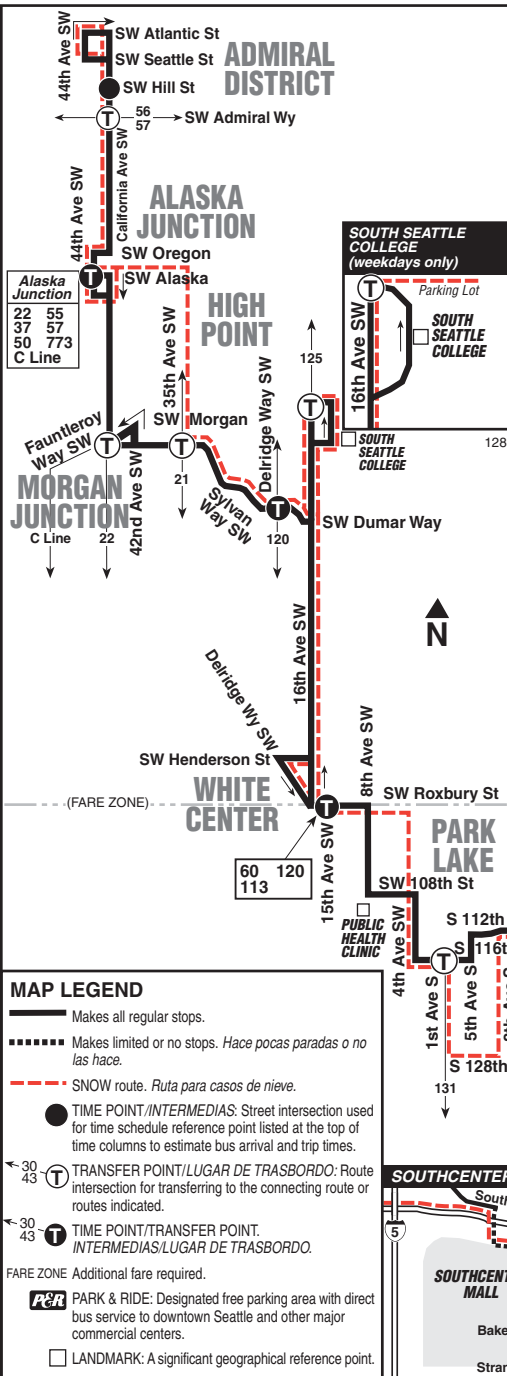

Metro Customer Services

Metro has two customer service offices in downtown Seattle to serve you.

- **King Street Center**
  201 S Jackson St
  Monday-Friday
  8:30 am - 4:30 pm
- **Transit Tunnel**
  Westlake Station
  Last four / first four business days each month
  8:30 am - 4:30 pm
- **Lost & Found**
  Monday-Friday
  8:30 am - 1 pm
  2 pm - 4:30 pm

At both locations buy ORCA cards, bus passes, senior permits and taxi scrip, and get information about bus service. Only the King Street Center office registers applicants for disability permits and provides lost-item return service on weekdays.

1. Customer Service (general information, trip planning, comments and lost & found)
2. Seattle metro calling area 206-553-3000
   - Toll Free 1-800-542-7876
   - Hearing impaired ..... TTY Relay: 711
   - Metro Online / Online Trip Planner ..... www.kingcounty.gov/metro
   - Carpool/Vanpool 206-625-4500
   - Hearing Impaired ..... TTY Relay: 1-800-833-6388
   - Community Transit 1-800-562-1375
   - Pierce Transit 1-800-562-8109

128 WEEKDAY/Entre semana

To SOUTHCENTER →

Admiral District	Alaska Junction Bay 2	White Center	HMC Specialty Campus	Tukwila Int'l Blvd Station	Southcenter
California Ave SW & SW Hill St	East on SW Alaska St at 44th Ave SW	Delridge Wy SW & SW Orchard St	15th Ave SW & SW Roxbury St	Military Rd S & S 128th St	Tukw Int'l Blvd & S 154th St
4:50	4:58	5:08C	5:23	5:38	5:48
5:19	5:27	5:37C	5:52	6:07	6:17
5:51	5:59	6:09C	6:24	6:39	6:49
6:13	6:22	6:34C	6:50	7:06	7:16
6:39	6:48	7:01C	7:18	7:34	7:45
7:09	7:18	7:31C	7:48	8:04	8:15
7:39	7:49	8:02C	8:19	8:35	8:46
8:09	8:19	8:32C	8:49	9:05	9:16
8:44	8:54	9:07C	9:24	9:40	9:51
9:14	9:24	9:37C	9:54	10:10	10:21
9:45	9:55	10:08C	10:25	10:41	10:52
10:13	10:23	10:36C	10:53	11:09	11:20
10:36	10:46	10:59C	11:16	11:33	11:44
11:06	11:16	11:29C	11:47	12:04	12:15
11:36	11:46	11:59C	12:17	12:34	12:45
12:06	12:16	12:29C	12:47	1:04	1:15
12:36	12:46	12:59C	1:17	1:34	1:45
1:06	1:16	1:29C	1:47	2:04	2:15
1:36	1:46	1:59C	2:17	2:34	2:45
2:07	2:17	2:30C	2:49	3:07	3:18
2:30	2:41	2:55C	3:14	3:32	3:43
2:50	3:01	3:15C	3:34	3:52	4:03
3:10	3:21	3:35C	3:54	4:12	4:23
3:32	3:43	3:57C	4:16	4:34	4:45
3:52	4:03	4:17C	4:36	4:54	5:05
4:11	4:22	4:36C	4:55	5:13	5:24
4:39	4:50	5:04C	5:22	5:40	5:51
5:13	5:23	5:37C	5:55	6:13	6:23
5:45	5:55	6:09C	6:27	6:44	6:54
6:17	6:27	6:40C	6:58	7:15	7:25
6:47	6:57	7:10C	7:26	7:43	7:53
7:17	7:26	7:39C	7:55	8:12	8:22
7:57	8:06	8:18C	8:34	8:50	9:00
8:31	8:38	8:50C	9:06	9:21	9:31
8:59	9:06	9:17C	9:33	9:48	9:58
9:29	9:36	9:47C	10:03	10:18	10:28
10:04	10:11	10:22	10:30	10:45	10:55
10:34	10:41	10:52	11:00	11:15	11:25
11:04	11:11	11:22	11:30	11:45	11:55
11:34	11:41	11:52	12:00	12:15	12:25

AM – Lighter Type PM – Darker Type

128 WEEKDAY/Entre semana

To ADMIRAL DISTRICT →