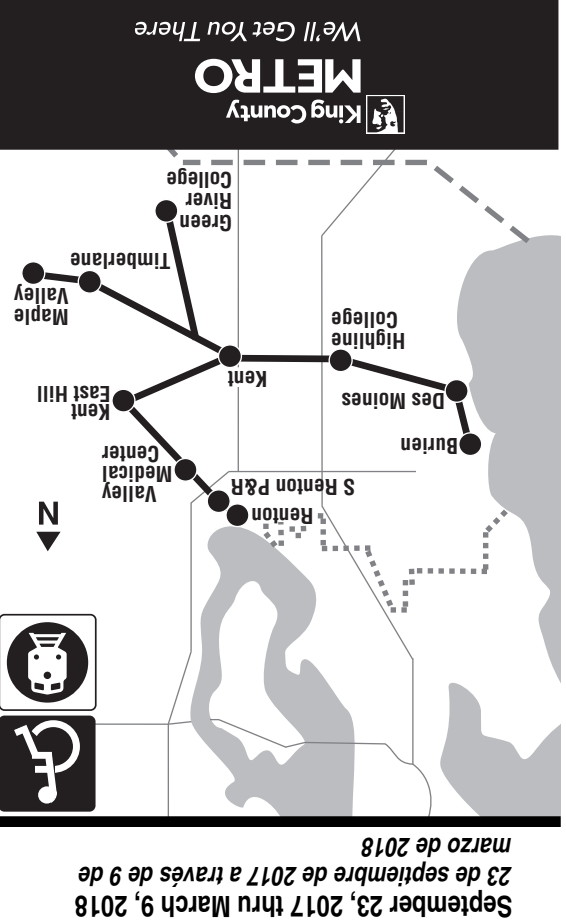

BURIEN - Route 166

To BURIEN →

Burien Transit Center	Des Moines	Kent Station
SW 150th St	Des Moines Memorial Dr S	SE 240th St
120 122 131 180	121 123 132 560	150 168 567
153 169 913	158 197 914	159 199 916
164 566	183 192	184 566

To KENT →

Maple Valley	Timberlane	Lake Meridian P&R	Kent Station
SE 264th St	Timberlane Wy	172nd Ave SE & SE 272nd St	Railroad Ave N & Pioneer St
4:34H	4:42H	4:50H	5:07H
5:12	5:20	5:28	5:47
5:45	5:53	6:01	6:20
6:16	6:24	6:32	6:50
6:47	6:55	7:03	7:21
7:17	7:25	7:33	7:51
7:47	7:55	8:03	8:21
8:17	8:25	8:33	8:51
8:49	8:57	9:05	9:23
9:20	9:28	9:35	9:53
9:50	9:58	10:05	10:23
10:20	10:28	10:35	10:53
10:50	10:58	11:05	11:23
11:18	11:26	11:34	11:53
11:48	11:56	12:04	12:23
12:18	12:26	12:34	12:53
12:48	12:56	1:04	1:23
1:18	1:26	1:34	1:53
1:46	1:54	2:02	2:21
2:14	2:22	2:31	2:51
2:43	2:51	3:00	3:20
3:12	3:20	3:29	3:50
3:43	3:51	4:00	4:21
4:13	4:21	4:30	4:51
4:43	4:51	5:00	5:21
5:14	5:22	5:31	5:51
5:45	5:53	6:02	6:23
6:19	6:26	6:34	6:52
6:55	7:02	7:10	7:28
7:57	8:04	8:11	8:28
8:57	9:04	9:11	9:28
9:57	10:04	10:11	10:28
10:57	11:04	11:11	11:28

Metro Customer Service
206-553-3000

168 WEEKDAY/Entre semana

To KENT →

Maple Valley	Timberlane	Lake Meridian P&R	Kent Station
SE 264th St	Timberlane Wy	172nd Ave SE & SE 272nd St	Railroad Ave N & Pioneer St
4:34H	4:42H	4:50H	5:07H
5:12	5:20	5:28	5:47
5:45	5:53	6:01	6:20
6:16	6:24	6:32	6:50
6:47	6:55	7:03	7:21
7:17	7:25	7:33	7:51
7:47	7:55	8:03	8:21
8:17	8:25	8:33	8:51
8:49	8:57	9:05	9:23
9:20	9:28	9:35	9:53
9:50	9:58	10:05	10:23
10:20	10:28	10:35	10:53
10:50	10:58	11:05	11:23
11:18	11:26	11:34	11:53
11:48	11:56	12:04	12:23
12:18	12:26	12:34	12:53
12:48	12:56	1:04	1:23
1:18	1:26	1:34	1:53
1:46	1:54	2:02	2:21
2:14	2:22	2:31	2:51
2:43	2:51	3:00	3:20
3:12	3:20	3:29	3:50
3:43	3:51	4:00	4:21
4:13	4:21	4:30	4:51
4:43	4:51	5:00	5:21
5:14	5:22	5:31	5:51
5:45	5:53	6:02	6:23
6:19	6:26	6:34	6:52
6:55	7:02	7:10	7:28
7:57	8:04	8:11	8:28
8:57	9:04	9:11	9:28
9:57	10:04	10:11	10:28
10:57	11:04	11:11	11:28

AM -