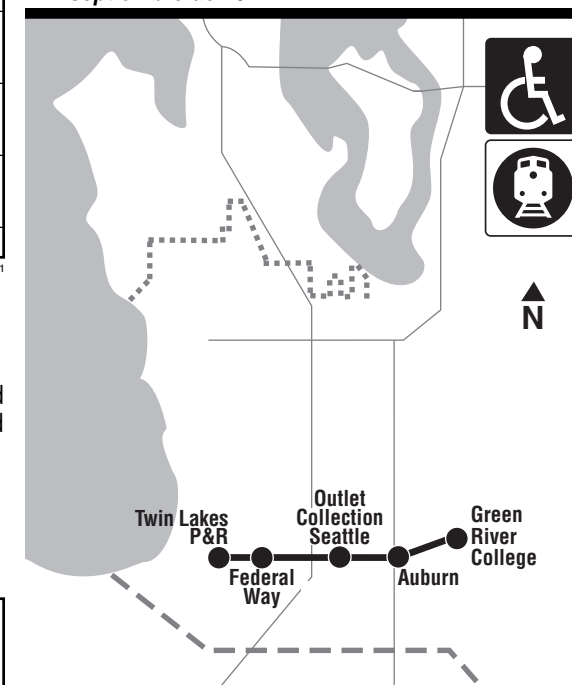

# 181 SUNDAY/Domingo

To FEDERAL WAY, TWIN LAKES P&R →

Green River College	Auburn Station Bay 3	Outlet Collection Seattle	Federal Wy Transit Ctr Bay 3	Twin Lakes P&R
SE 320th St & 122nd Ave SE	4th St NE & M St NE	2nd St SW & Transit Rdwy	Market St SW & 15th St SW	S 317th St & 23rd Ave S 21st Ave SW & SW 344th St
8:08 8:38 9:08	8:16 8:46 9:16	8:22 8:52 9:22	8:29 8:59 9:29	8:42 9:12 9:42 8:58 9:28 9:58
9:38 10:08 10:38	9:46 10:16 10:46	9:52 10:22 10:52	9:59 10:29 10:59	10:12 10:42 11:12 10:28 10:58 11:28
11:08 11:38 12:08	11:16 11:46 12:16	11:22 11:52 12:22	11:29 11:59 12:29	11:42 12:12 12:42 11:58 12:28 12:58
12:38 1:08 1:38	12:46 1:16 1:46	12:52 1:22 1:52	12:59 1:29 1:59	1:12 1:43 2:13 1:28 1:59 2:29
2:08 2:38 3:08	2:16 2:46 3:16	2:22 2:52 3:22	2:29 2:59 3:29	2:43 3:13 3:43 2:59 3:29 3:59
3:38 4:08 4:38	3:46 4:16 4:46	3:52 4:22 4:52	3:59 4:29 4:59	4:13 4:43 5:13 4:29 4:59 5:29
5:08 5:38 6:08	5:16 5:46 6:16	5:22 5:52 6:22	5:29 5:59 6:29	5:43 6:17W 6:47W 5:59 6:33 7:03
6:38 7:08 7:38	6:46 7:16 7:46	6:52 7:22 7:52	6:59 7:29 7:59	7:17W 7:47W 8:17W 7:33 8:03 8:33
8:08	8:16	8:22	8:29	8:47W 9:03

## Twin Lakes P&R, Federal Way, Outlet Collection Seattle, Auburn, Green River College

March 11, 2017 thru September 22, 2017  
11 de marzo de 2017 a través de 22 de  
septiembre de 2017

## Online Trip Planning

Use Metro's online Trip Planner to plan trips on scheduled service in King, Pierce and Snohomish counties. It provides details on transit stops, routes and schedules. Trip Planner itineraries do not include service disruptions and reroutes caused by weather, emergencies, traffic, events or construction.

Trip Planner includes Metro Transit, Pierce Transit, Community Transit, Everett Transit, ST Express buses, Link light rail, Sounder commuter rail, King County Water Taxi, Washington State Ferries, the Seattle Center Monorail, and Seattle Streetcar.