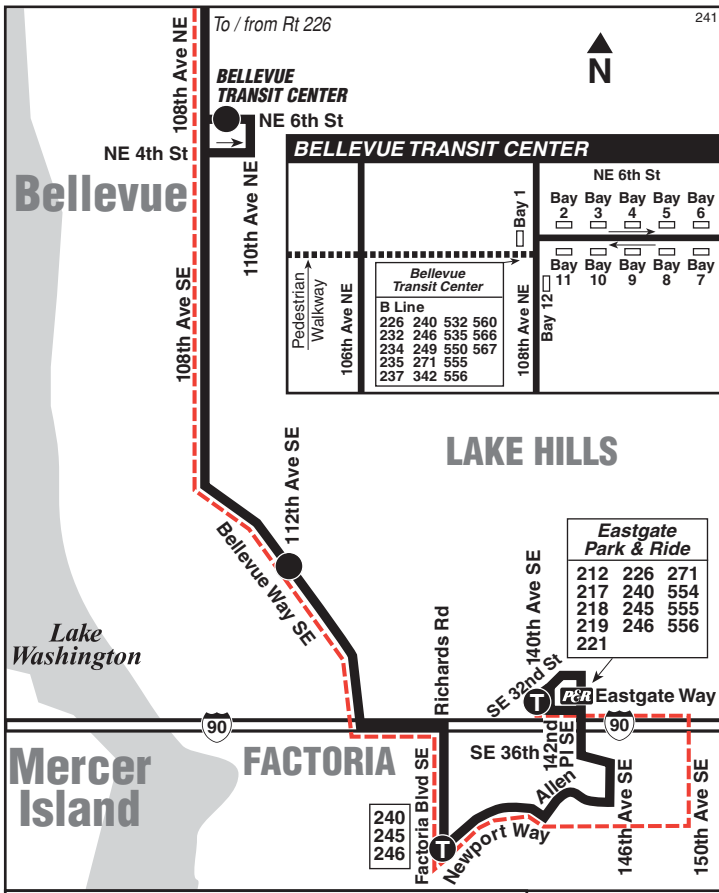

MAP LEGEND

- Makes all regular stops.
- SNOW route. *Ruta para casos de nieve.*
- TIME POINT/INTERMEDIAS: Street intersection used for time schedule reference point listed at the top of time columns to estimate bus arrival and trip times.
- TIME POINT/TRANSFER POINT. INTERMEDIAS / LUGAR DE TRASBORDO.
- PARK & RIDE: Designated free parking area with direct bus service to major commercial centers.
- LANDMARK: A significant geographical reference point.

RIDER ALERT This symbol indicates a change in service. Watch for it in buses, at bus stops, and at timetable displays.

Need more information or assistance?

- Visit Metro Online at kingcounty.gov/metro
- Call Metro's Customer Information Office, 206-553-3000, Mon-Fri except for major holidays (2017: Nov. 10, 23, 24, Dec. 25; 2018: Jan. 1, 15, Feb. 19).
  - 6 am - 8 pm for trip planning assistance
  - 8 am - 5 pm for ORCA assistance and customer comments

Bike & Ride

Metro buses have bike racks that hold three bikes. The racks are easy to use at no extra cost. Just follow the simple instructions posted near the rack. You may load or unload your bike anytime at all regular Metro bus stops, including downtown Seattle and the transit tunnel.

Accessible Formats

People with disabilities who need this information in accessible formats may call 206-477-6066 (voice) or TTY Relay: 711.

Holiday Information/ Información sobre feriados

The Sunday schedule shown in this timetable will be operated on the following holidays. *El horario de los domingos que aparece en este programa se aplicará para el siguiente feriados:*

Thanksgiving	Nov. 23
<i>Día de acción de gracias</i>	<i>el 23 de noviembre</i>
Christmas	Dec. 25
<i>Navidad</i>	<i>el 25 de diciembre</i>
New Year	Jan. 1, 2018
<i>Año nuevo</i>	<i>el 1 de enero de 2018</i>

241 WEEKDAY/Entre semana

To BELLEVUE →

Eastgate Park & Ride Bay 1	Factoria	Bellevue Way SE & 112th Ave SE	Bellevue Transit Ctr Bay 11	To Route
5:13	5:19	5:26	5:34	226
5:43	5:49	5:56	6:04	226
6:13	6:20	6:28	6:37	226
6:35	6:42	6:52	7:03	226
7:09	7:16	7:26	7:37	226
7:39	7:46	7:56	8:07	226
8:12	8:19	8:29	8:40	226
8:35	8:42	8:52	9:03	226
9:09	9:16	9:26	9:37	226
9:39	9:46	9:56	10:06	226
10:11	10:18	10:28	10:38	226
10:40	10:47	10:57	11:07	226
11:14	11:21	11:31	11:41	226
11:46	11:53	12:03	12:13	226
12:18	12:25	12:35	12:45	226
12:49	12:56	1:07	1:17	226
1:21	1:28	1:39	1:49	226
1:42	1:49	2:00	2:10	226
2:12	2:19	2:30	2:40	226
2:41	2:48	2:59	3:10	226
3:13	3:20	3:31	3:42	226
3:41	3:48	3:59	4:10	226
4:11	4:18	4:30	4:42	226
4:37	4:44	4:56	5:08	226
5:09	5:16	5:28	5:40	226
5:44	5:51	6:03	6:15	226
6:14	6:21	6:33	6:45	226
6:44	6:50	7:00	7:10	226
7:14	7:20	7:30	7:40	226
8:21	8:27	8:34	8:43	226
9:20	9:26	9:33	9:42	226
10:20	10:26	10:33	10:42	226

AM – Lighter Type PM – Darker Type

To EASTGATE P&R →