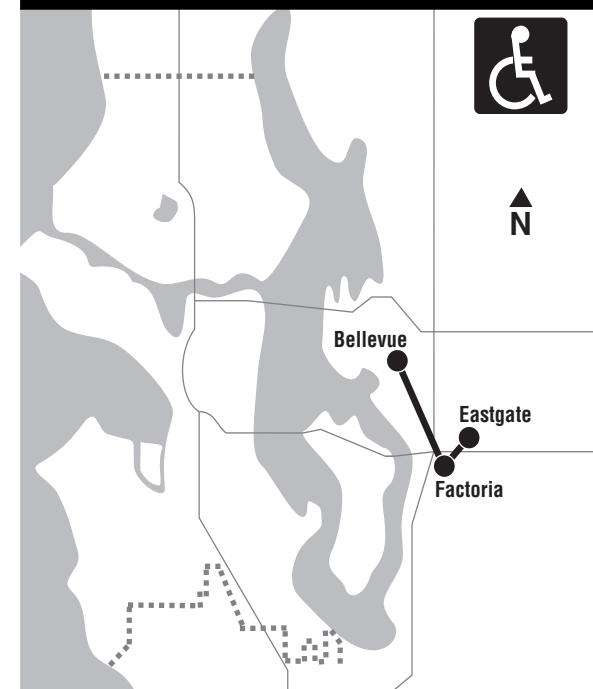

*Ingresos que reúnan los requisitos

241 SUNDAY/Domingo

To EASTGATE P&R →

Bellevue Transit Ctr Bay 1	Factoria	Eastgate Park & Ride Bay 2	To Route
NE 6th St & 108th Ave NE	Bellevue Way SE & 112th Ave SE	Factoria Blvd SE & SE Newport Way	SE Eastgate Way & 140th Ave SE
6:35 7:35 8:35	6:41 7:41 8:41	6:48 7:48 8:48	6:56 7:56B 8:56
9:35 10:35 11:35	9:41 10:42 11:42	9:48 10:50 11:50	9:56 10:59 11:59
12:35 1:35 2:35	12:42 1:42 2:42	12:50 1:50 2:50	12:59B 1:59B 2:59B
3:35 4:35 5:35	3:42 4:42 5:41	3:50 4:50 5:48	3:59B 4:59B 5:56B
6:35 7:35 8:35	6:41 7:41 8:41	6:48 7:48 8:48	6:56B 7:56 8:56
9:35 10:35 11:35	9:41 10:41 11:41	9:48 10:48 11:48	9:56 10:56 11:56

AM – Lighter Type PM – Darker Type

Interpreter
206-553-3000

Intérpretes
Переводчик
Перекладач
Turjubaan
Thông Dịch Viên

የቃል አስተርጓሚ
ਇੰਟਰਪਰੀਟਰ
翻譯員
통역사

King County
METRO
We'll Get You There

MAP LEGEND

- Makes all regular stops.
- SNOW route. *Ruta para casos de nieve.*
- TIME POINT/INTERMEDIAS: Street intersection used for time schedule reference point listed at the top of time columns to estimate bus arrival and trip times.
- TIME POINT/TRANSFER POINT. INTERMEDIAS / LUGAR DE TRASBORDO.
- PARK & RIDE: Designated free parking area with direct bus service to major commercial centers.
- LANDMARK: A significant geographical reference point.