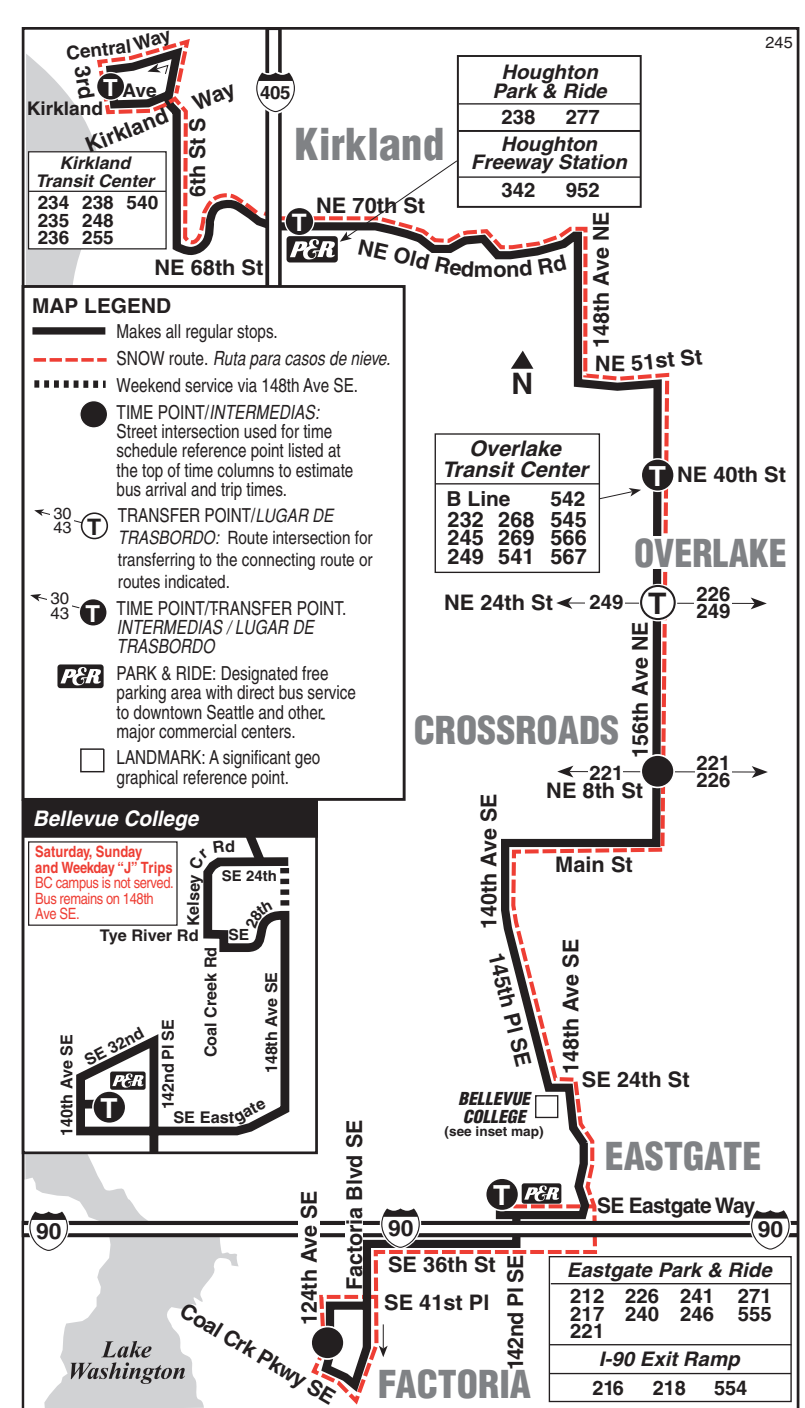

245 WEEKDAY/Entre semana

To CROSSROADS, FACTORIA, EASTGATE →

Kirkland Transit Bay 4	Houghton Park & Ride	Overlake Transit Bay 7	Crossroads	Eastgate Park & Ride Bay 1	Factoria	Easgate Park & Ride Bay 2
3rd St & Park Lane	116th Ave NE & NE 70th Pl	156th Ave NE & NE 40th St	156th Ave NE & NE 8th St	SE Eastgate Way & 140th Ave SE	124th Ave SE & SE 44th St	SE Eastgate Way & 140th Ave SE
5:48	5:53	6:03	6:09	6:23	6:31	6:42
6:15	6:20	6:30	6:37	6:52	7:01	7:14
6:41	6:47	6:57	7:04	7:21	7:33	7:46
6:57	7:03	7:15	7:23	7:40	7:52	8:05
7:12	7:18	7:30	7:40	7:57	8:09	8:22
7:27	7:33	7:47	7:57	8:14	8:26	8:39
7:42	7:48	8:02	8:13	8:30	8:42	8:55
7:57	8:03	8:19	8:30	8:48	9:00	9:13
8:13	8:19	8:35	8:46	9:04	9:16	9:29
8:29	8:35	8:53	9:04	9:22	9:34	9:47
8:45	8:52	9:10	9:21	9:40	9:52	10:05
9:01	9:08	9:26	9:37	9:56	10:08	10:21
9:17	9:24	9:40	9:51	10:10	10:22	10:34
9:33	9:40	9:56	10:07	10:25	10:37	10:49
9:49	9:55	10:09	10:20	10:37	10:49	11:00
10:05	10:11	10:25	10:36	10:53	11:04	11:15
10:21	10:27	10:41	10:52	11:09	11:20	11:31
10:37	10:43	10:57	11:08	11:25	11:36	11:47
10:53	10:59	11:13	11:24	11:41	11:52	12:04
11:09	11:15	11:29	11:40	11:57	12:09	12:21
11:25	11:31	11:45	11:56	12:13	12:25	12:37
11:41	11:47	12:01	12:12	12:29	12:41	12:53
11:57	12:03	12:17	12:28	12:45	12:57	1:09
12:13	12:19	12:33	12:44	1:01	1:13	1:25
12:29	12:35	12:49	1:00	1:17	1:29	1:41
12:45	12:51	1:05	1:16	1:33	1:45	1:57
1:01	1:07	1:21	1:32	1:49	2:01	2:14
1:17	1:23	1:37	1:48	2:05	2:18	2:31
1:33	1:39	1:53	2:04	2:21	2:34	2:47
1:49	1:55	2:09	2:20	2:37	2:50	3:04
2:05	2:11	2:25	2:36	2:53	3:07	3:22
2:21	2:27	2:41	2:52	3:09	3:23	3:38
2:37	2:43	2:57	3:08	3:26	3:40	3:55
2:53	2:59	3:13	3:24	3:42	3:56	4:11
3:09	3:15	3:29	3:40	3:58	4:12	4:28
3:25	3:31	3:45	3:56	4:16	4:30	4:47
3:41	3:47	4:01	4:14	4:34	4:48	5:05
3:57	4:03	4:17	4:31	4:53	5:07	5:25
4:13	4:20	4:35	4:48	5:11	5:25	5:43
4:29	4:36	4:52	5:05	5:29	5:43	6:01
4:45	4:52	5:08	5:23	5:47	6:01	6:18
5:01	5:08	5:26	5:41	6:05	6:19	6:34
5:17	5:24	5:42	5:57	6:19	6:32	6:47
5:33	5:40	5:58	6:13	6:35	6:48	7:02
5:51	5:58	6:16	6:29	6:50	7:02	—
6:09	6:16	6:30	6:40	7:01	7:13	7:27
6:29	6:36	6:50	7:00	7:20	7:30	—
6:52	6:58	7:10	7:20	7:37	7:47	7:58
7:25	7:30	7:42	7:52	8:08	8:17	8:28
7:58	8:03	8:14	8:23	8:38	8:47	8:58
8:34	8:39	8:50	8:57	9:12	9:21	—
9:04	9:09	9:20	9:27	9:42	9:50	10:01
9:34	9:39	9:50	9:57	10:12	10:20	—
10:04	10:09	10:20	10:27	10:42	10:50	11:00
11:04	11:09	11:19	11:25J	11:36	11:44	—

AM – Lighter Type PM – Darker Type

245 WEEKDAY/Entre semana

To CROSSROADS, KIRKLAND →