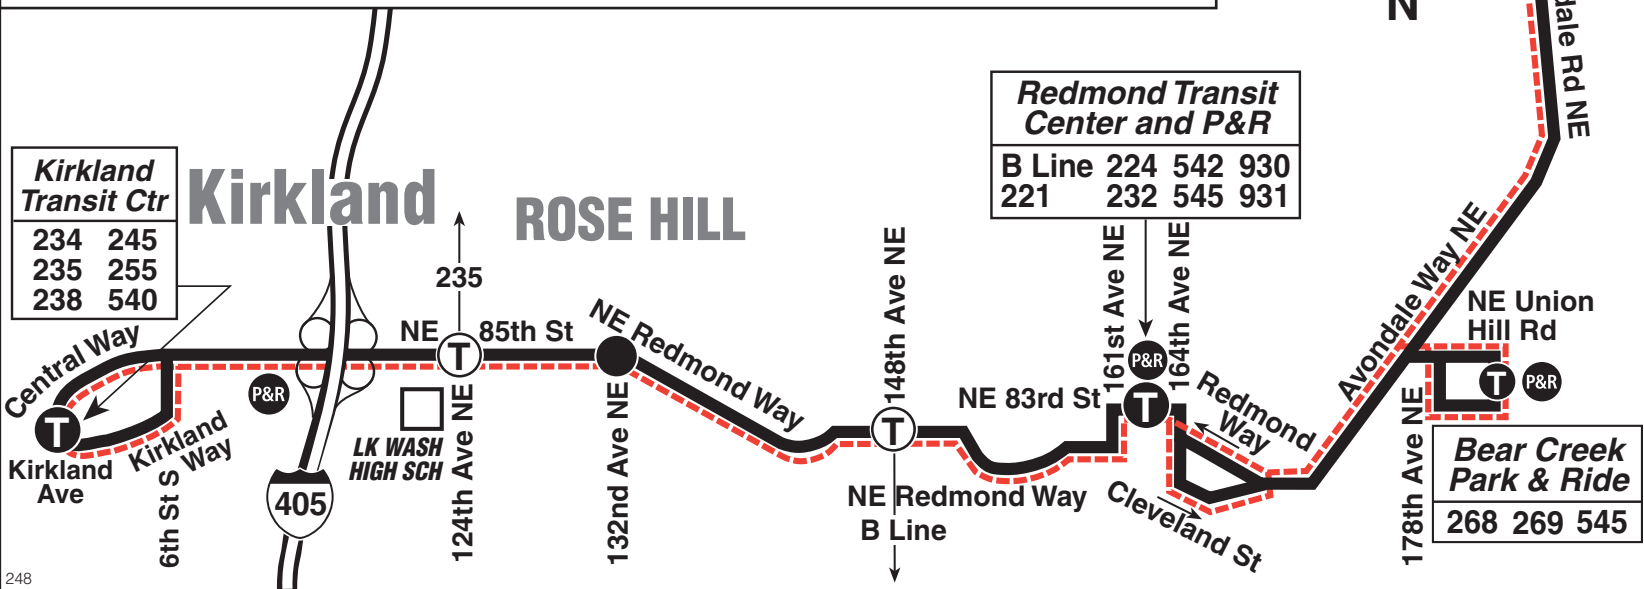

MAP LEGEND

- Makes all regular stops.
- SNOW route. *Ruta para casos de nieve.*
- TIME POINT/INTERMEDIAS: Street intersection used for time schedule reference point listed at the top of time columns to estimate bus arrival and trip times.
- TIME POINT/INTERMEDIAS: Route intersection for transferring to the connecting route or routes indicated.
- TIME POINT/TRANSFER POINT. *INTERMEDIAS / LUGAR DE TRASBORDO.*
- PARK & RIDE: Designated free parking area with direct bus service to major commercial centers.
- LANDMARK: A significant geographical reference point.

AVONDALE

248 WEEKDAY/Entre semana

To REDMOND, KIRKLAND →

Avondale	Bear Creek Park & Ride	Redmond Transit Ctr Bay 4	Rose Hill	Kirkland Transit Ctr Bay 1
Avondale Rd NE & Avondale PI NE	178th PI NE & NE 78th PI	NE 83rd St & 161st Ave NE	NE 85th St & 132nd Ave NE	3rd St & Park Lane
4:55	5:02	5:10	5:14	5:21
5:25	5:32	5:40	5:44	5:51
5:55	6:02	6:10	6:14	6:21
6:23	6:30	6:39	6:43	6:50
6:50	7:00	7:09	7:13	7:20
7:18	7:28	7:39	7:44	7:53
7:50	8:01	8:12	8:18	8:27
8:21	8:33	8:44	8:50	8:59
8:51	9:03	9:14	9:20	9:29
9:24	9:36	9:46	9:52	10:01
9:57	10:06	10:16	10:22	10:31
10:30	10:39	10:49	10:55	11:04
11:00	11:09	11:19	11:25	11:34
11:32	11:41	11:51	11:57	12:06
12:03	12:12	12:22	12:28	12:37
12:35	12:44	12:54	1:00	1:09
1:10	1:19	1:29	1:35	1:44
1:43	1:52	2:02	2:08	2:17
2:17	2:27	2:37	2:43	2:52
2:52	3:02	3:13	3:20	3:32
3:26	3:36	3:47	3:54	4:06
4:01	4:12	4:25	4:33	4:46
4:34	4:45	4:58	5:06	5:19
5:12	5:23	5:36	5:44	5:57
5:50	6:01	6:14	6:21	6:34
6:28	6:39	6:52	6:58	7:07
7:04	7:13	7:23	7:29	7:38
7:36	7:45	7:55	8:01	8:09
8:09	8:16	8:25	8:30	8:38
8:38	8:45	8:53	8:58	9:06
9:08	9:15	9:23	9:27	9:34
9:38	9:45	9:53	9:57	10:04
10:08	10:15	10:23	10:27	10:34
11:08	11:15	11:23	11:27	11:34