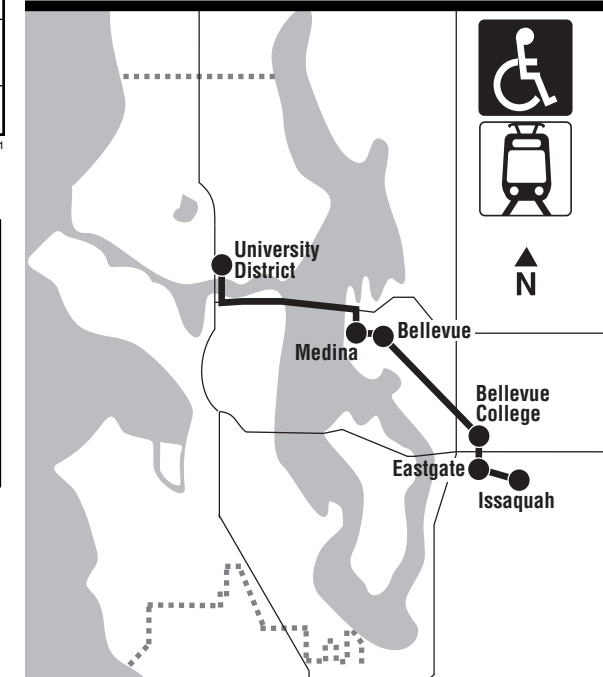

Weekend Service Note

On weekends Route 271 service in Eastgate operates via SE 24th St and 148th Ave SE and does not serve the Bellevue College campus.

Service also does NOT operate on SE Eastgate Way, SE 35th Pl or SE 37th St between 150th Ave SE & SE Eastgate Way and SE 37th St & 150th Ave SE. Service remains on 150th Ave SE (see main map).

271

Issaquah, Eastgate, Bellevue College, Bellevue Transit Center, Medina, University District

March 11, 2017 thru September 22, 2017
11 de marzo de 2017 a través de 22 de septiembre de 2017

King County METRO We'll Get You There