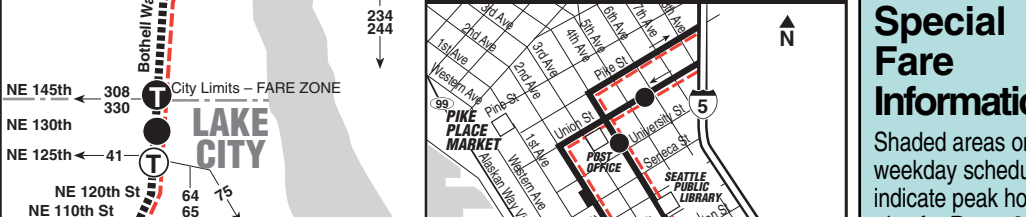

AM - Lighter Type
PM - Darker Type

This paper uses minimum 30% post-consumer fibers, acid and chlorine free.
Inks: Environmentally sensitive vegetable-based.

Metro Customer Service 206-553-3000

Route 312

Special Fare Information

Shaded areas on weekday schedules indicate peak hour trips for Route 312: $2.75 one-zone fares and $3.25 two-zone fares apply. Off-peak fare is $2.50.

At all times, the adult fare on Route 522 is $2.75. See "What To Pay" on reverse side for more information.