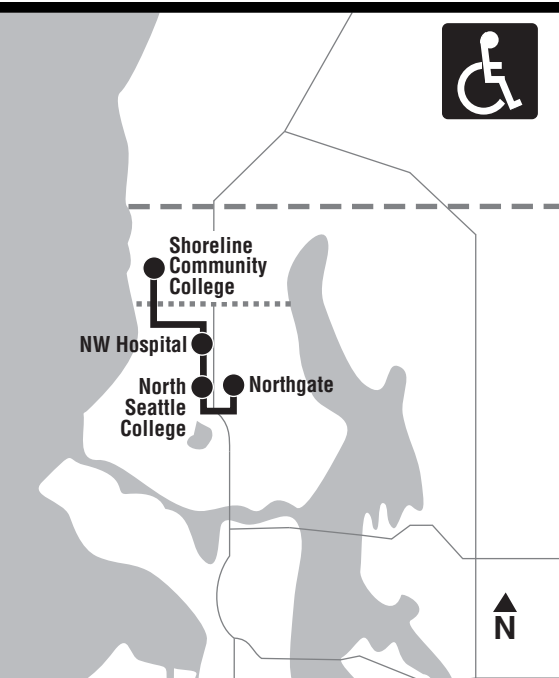

Bike & Ride

Metro buses have bike racks that hold three bikes. The racks are easy to use at no extra cost. Just follow the simple instructions posted near the rack. You may load or unload your bike anytime at all regular Metro bus stops, including downtown Seattle and the transit tunnel.

Interpreter
206-553-3000

Intérpretes Turjubaan Переводчик
Перекладач 통역사 የቃል አስተርጓሚ
翻譯員 Thông Dịch Viên टिटरपचैटर

345

Shoreline CC, Four Freedoms, Northwest Hospital, North Seattle College, Northgate

September 23, 2017 thru March 9, 2018
23 de septiembre de 2017 a través de 9 de marzo de 2018

Route 345 from Northgate, upon reaching Shoreline Community College, becomes Route 331 to Aurora Village. If your destination is Aurora Village, simply remain on the bus. Route 331 also continues from Aurora Village to Kenmore via Lake Forest Park (please refer to Route 331 timetable). Route 331 from Aurora Village to Shoreline Community College becomes Route 345 to Northgate upon reaching the college.