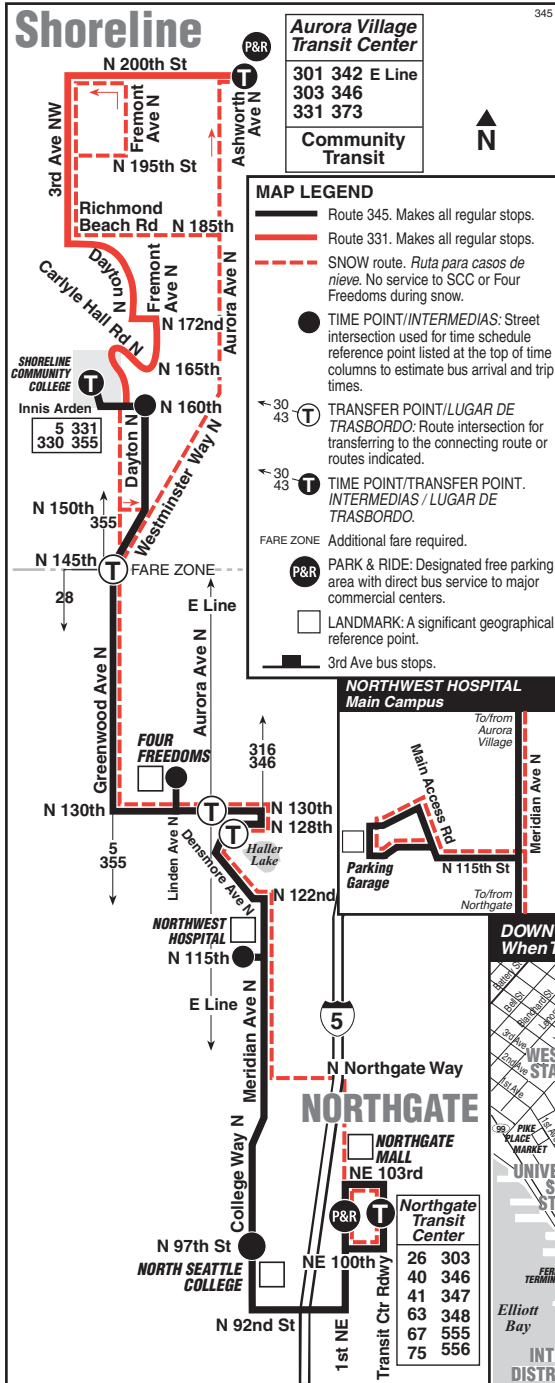

345 WEEKDAY/Entre semana

To NORTHGATE → To DOWNTOWN →

Aurora Vill Transit Ctr Bay 12	Shoreline Community College	Four Freedoms Linden Ave N & N 135th St	Northwest Hospital N 97th St	North Seattle College College Way N & N 97th St	Northgate Transit Center Bay 4	Downtown Seattle TUNNEL University Street Station	
ROUTE 331		ROUTE 345			ROUTE 41		
6:41	6:58	7:09	7:18	7:24	7:30G	7:36	7:55
7:11	7:28	7:39	7:48	7:54	8:00G	8:06	8:25
7:41	7:58	8:09	8:18	8:24	8:30G	8:36	8:55
8:11	8:28	8:39	8:48	8:54	9:00G	9:02	9:19
8:40	8:57	9:08	9:17	9:23	9:29G	9:38	9:55
9:08	9:25	9:37	9:46	9:52	9:58G	10:09	10:26
9:38	9:55	10:07	10:16	10:22	10:28G	10:32	10:49
10:08	10:24	10:36	10:46	10:52	10:58G	11:03	11:28
10:36	10:52	11:06	11:16	11:22	11:28G	11:33	12:00
11:04	11:20	11:34	11:44	11:50	11:57G	12:04	12:35
11:34	11:50	12:04	12:14	12:21	12:28G	12:32	1:03
12:04	12:21	12:35	12:45	12:51	12:58G	1:02	1:33
12:36	12:53	1:05	1:15	1:21	1:28G	1:32	2:04
1:07	1:23	1:35	1:45	1:51	1:58G	2:02	2:34
1:36	1:52	2:04	2:14	2:20	2:27G	2:32	3:08
2:05	2:20	2:32	2:44	2:51	2:58G	3:02	3:42
2:35	2:50	3:04	3:15	3:21	3:28G	3:32	4:15
3:06	3:21	3:35	3:46	3:52	3:59G	4:02	4:45
3:38	3:53	4:04	4:15	4:21	4:28G	4:33	5:16
4:06	4:22	4:34	4:45	4:51	4:58G	5:03	5:46
4:38	4:54	5:05	5:16	5:22	5:28G	5:33	6:14
5:09	5:25	5:36	5:46	5:52	5:58G	6:03	6:40
5:40	5:56	6:06	6:16	6:22	6:28G	6:33	7:06
6:11	6:27	6:36	6:46	6:52	6:58G	7:03	7:28
7:15	7:29	7:38	7:47	7:52	7:58G	8:04	8:24
—	8:29	8:38	8:47	8:52	8:58G	9:04	9:23
—	9:29	9:38	9:47	9:52	9:58G	10:05	10:23
—	10:32	10:41	10:50	10:55	11:00G	11:04	11:22

AM – Lighter Type PM – Darker Type

Need more information or assistance?

- Visit Metro Online at kingcounty.gov/metro
- Call Metro's Customer Information Office, 206-553-3000, Mon-Fri except for major holidays (2017: Nov. 10, 23, 24, Dec. 25; 2018: Jan. 1, 15, Feb. 19).
- 6 am - 8 pm for trip planning assistance
- 8 am - 5 pm for ORCA assistance and customer comments

Metro Customer Service
206-553-3000