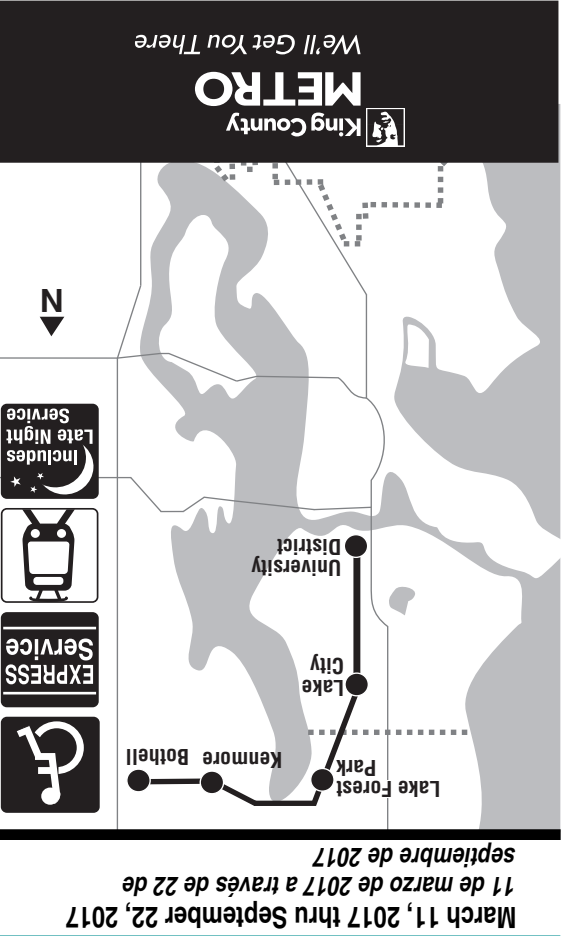

This route has improved service thanks to Seattle voters.

How To Pay

Upon boarding, pay your fare with exact change or a convenient regional ORCA card. ORCA cards are sold in downtown Seattle at Metro customer service offices in King Street Center and the Westlake tunnel station.

What To Pay

| | 1 Zone | 2 Zone |
|--|--|--------|
| Adults (19 and older), Off Peak | \$2.50 | \$2.50 |
| Adults (19 and older), Peak | \$2.75 | \$3.25 |
| ORCA LIFT Fare,* all times | \$1.50 | \$1.50 |
| Youth (6-18 yrs), all times | \$1.50 | \$1.50 |
| RRFP cardholders (registered seniors, Medicare, disabled), all times | \$1.00 | \$1.00 |
| Children (thru age 5), all times | Four may ride free with person paying adult fare | |

Pay As You Board

At all times, pay your fare as you board the bus, be it cash, ticket or with a convenient ORCA card. You may use transfers received on off-peak trips for peak-hour trips by paying the balance of the peak fare. Metro transfers are valid on Metro, only.

AM – Lighter Type PM – Darker Type

Timetable Symbols

B - Leaves stop on NE Bothell Way at park-and-ride access road at this time.
D - Operates only when University of Washington is in session (including finals week). Does NOT operate March 20 thru 24, May 29 or June 12 thru September 22.
 † - Estimated time.
 ‡ - *Símbolo del programa*
 † - *Tiempo estimado*