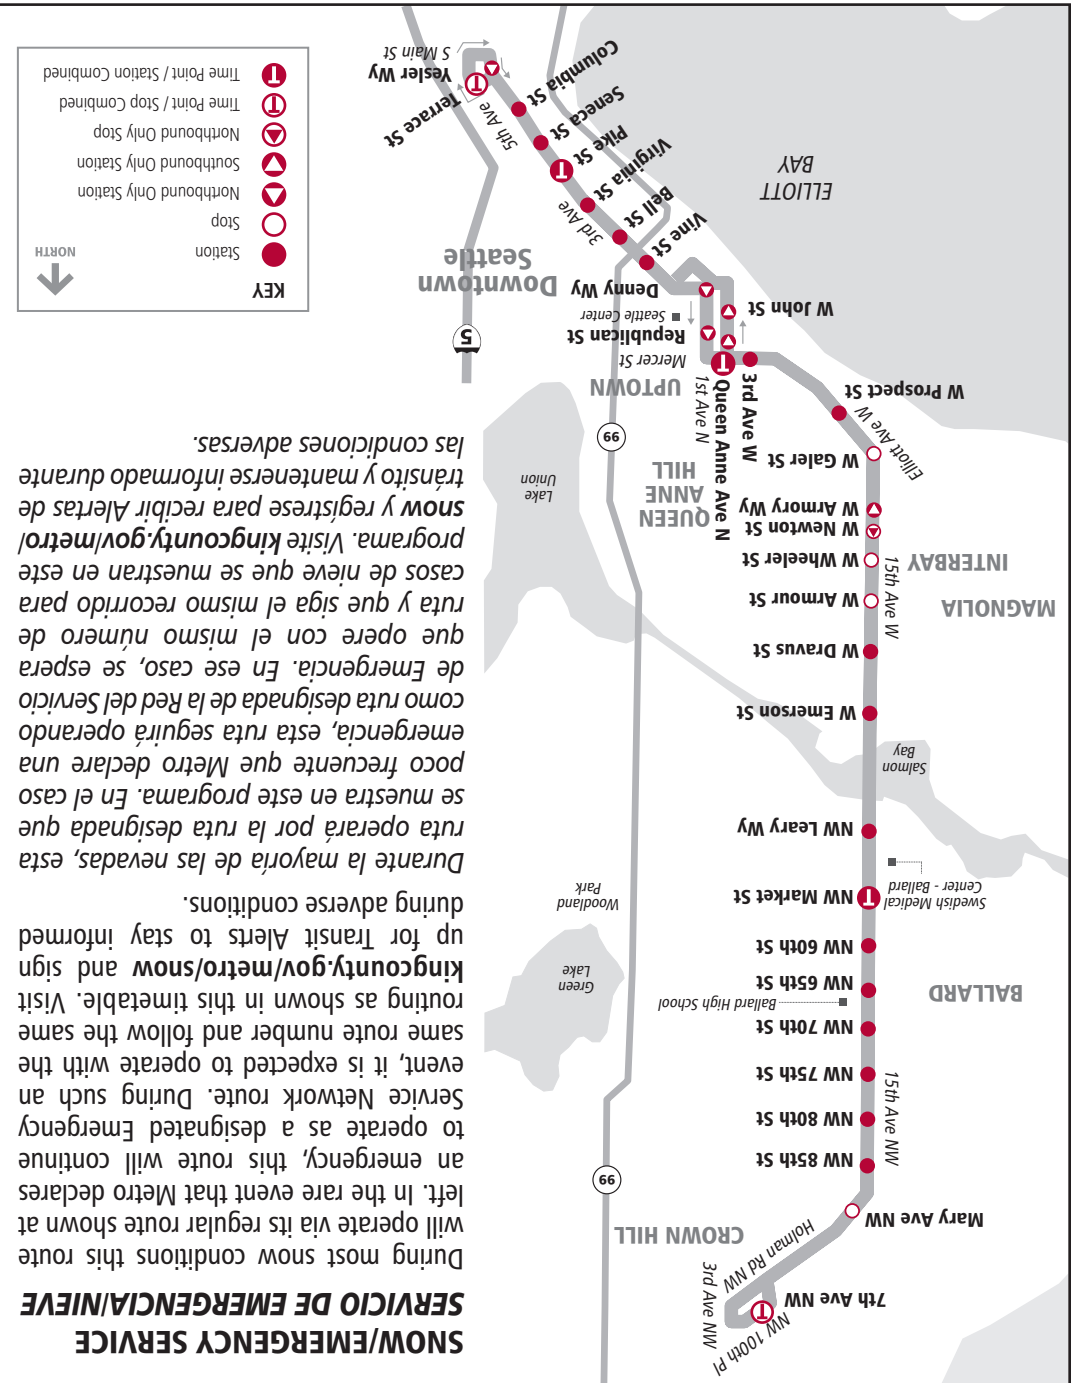

SERVICIO DE EMERGENCIA/EMERGENCY SERVICE
During most snow conditions this route will operate via its regular route shown at left. In the rare event that Metro declares an emergency, this route will continue to operate as a designated Emergency Service Network route. During such an event, it is expected to operate with the same route number and follow the same routing as shown in this timetable. Visit kingcounty.gov/metro/snow and sign up for Transit Alerts to stay informed during adverse conditions.

Durante la mayoría de las nevadas, esta ruta operará por la ruta designada que se muestra en este programa. En el caso de emergencia, esta ruta seguirá operando como ruta designada de la Red del Servicio de Emergencia. En ese caso, se espera que opere con el mismo número de ruta y que siga el mismo recorrido para casos de nieve que se muestran en este programa. Visite kingcounty.gov/metro/snow y regístrese para recibir Alertas de tránsito y manténgase informado durante las condiciones adversas.

Holiday Information/Información sobre feriados
The Sunday schedule shown in this timetable will be operated on the following holidays.
El horario de los domingos que aparece en este programa se aplicará para el siguiente feriados:
Memorial Day
Día de la Independencia
Independence Day
Día de la Independencia
Labor Day
Día del trabajo
Sept. 4
el 4 de julio
July 4
el 29 de mayo
May 29