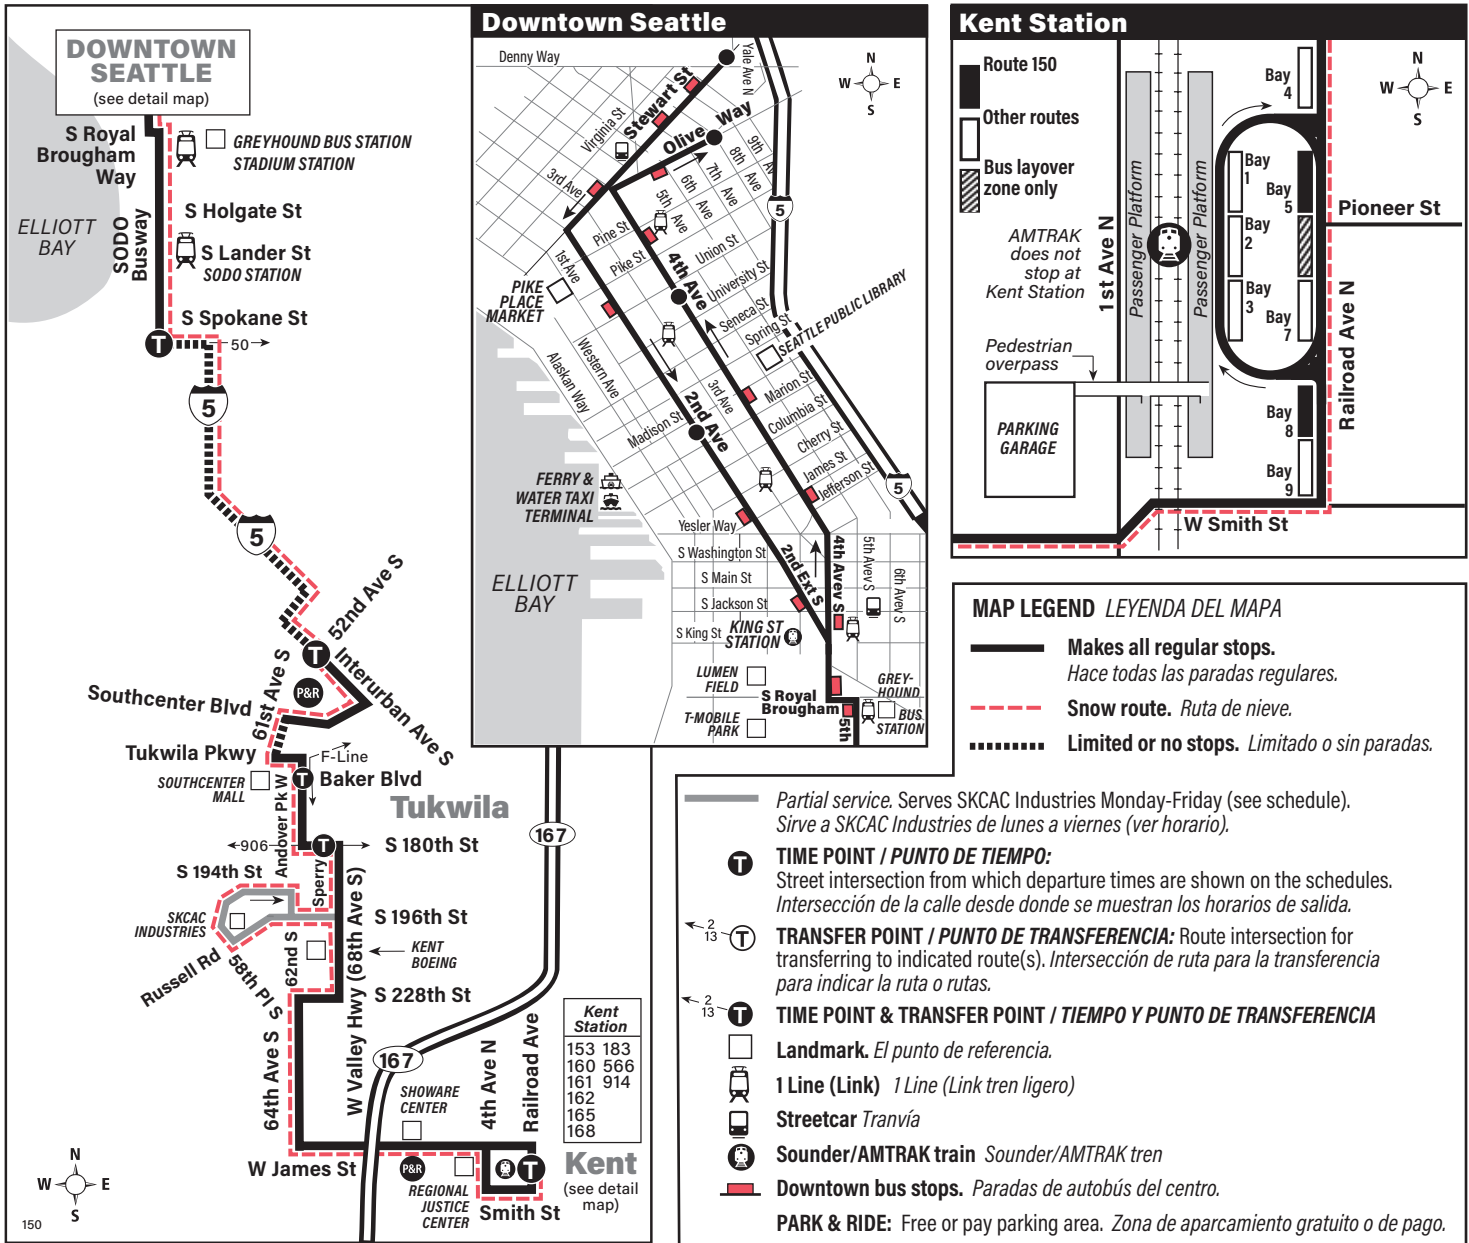

Kent, Southcenter, Tukwila, Downtown Seattle

September 14, 2024
thru March 28, 2025
Del 14 de septiembre de 2024
al 28 de marzo de 2025

RIDER ALERT This symbol indicates a change in service. Watch for it in buses, at bus stops and at timetable displays.