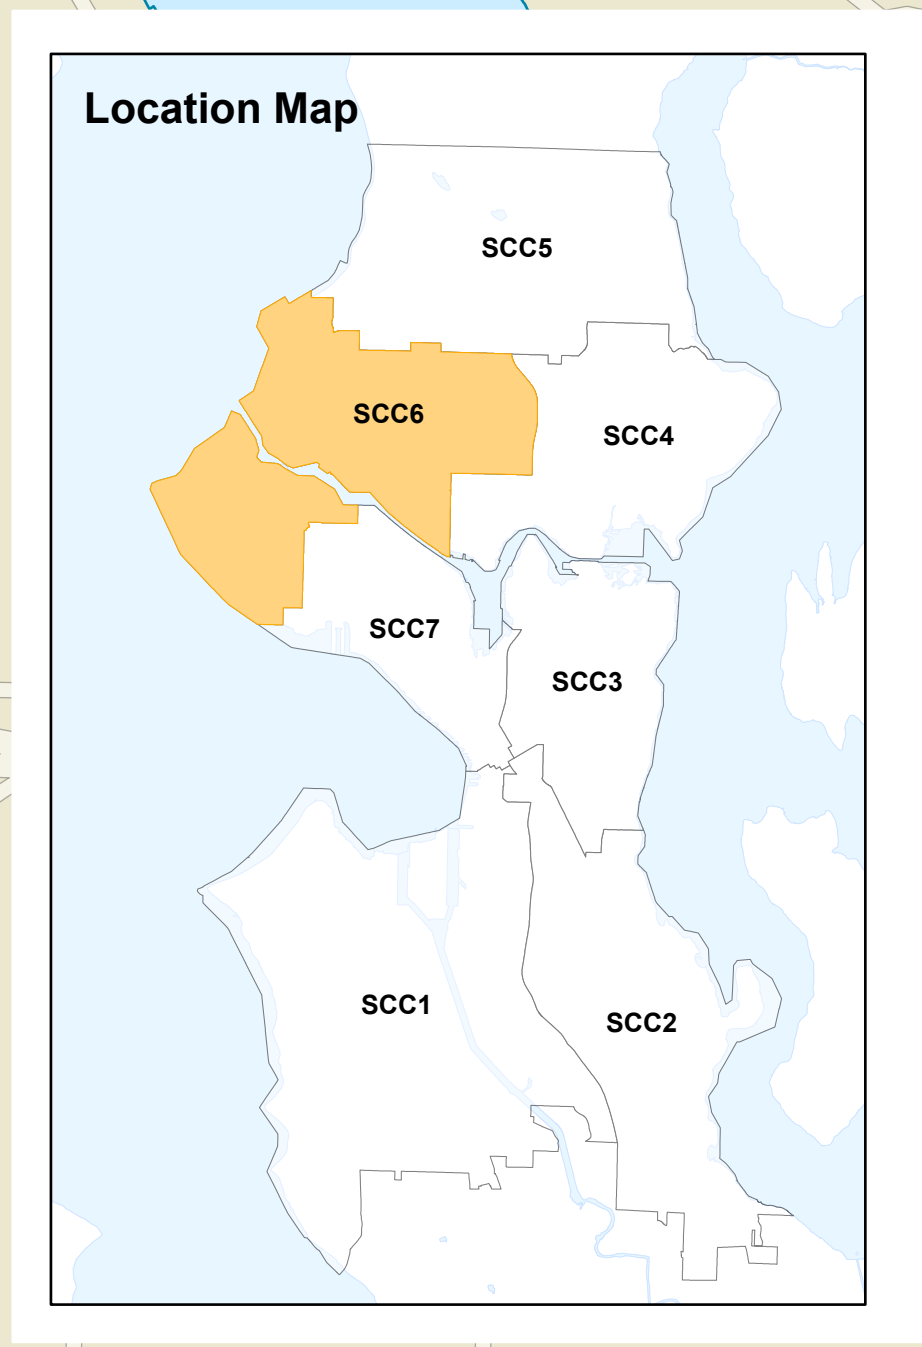

Seattle City Council District 6

PUGET SOUND

ELLIOTT BAY

Green Lake

LAKE UNION

SALMON BAY

Legend

- 2023 Precinct Boundaries
- Streets
- County Council District Boundary
- Legislative District Boundary
- Water
- Parks

King County
Produced by:
GIS Section
Department of Elections
March 2023