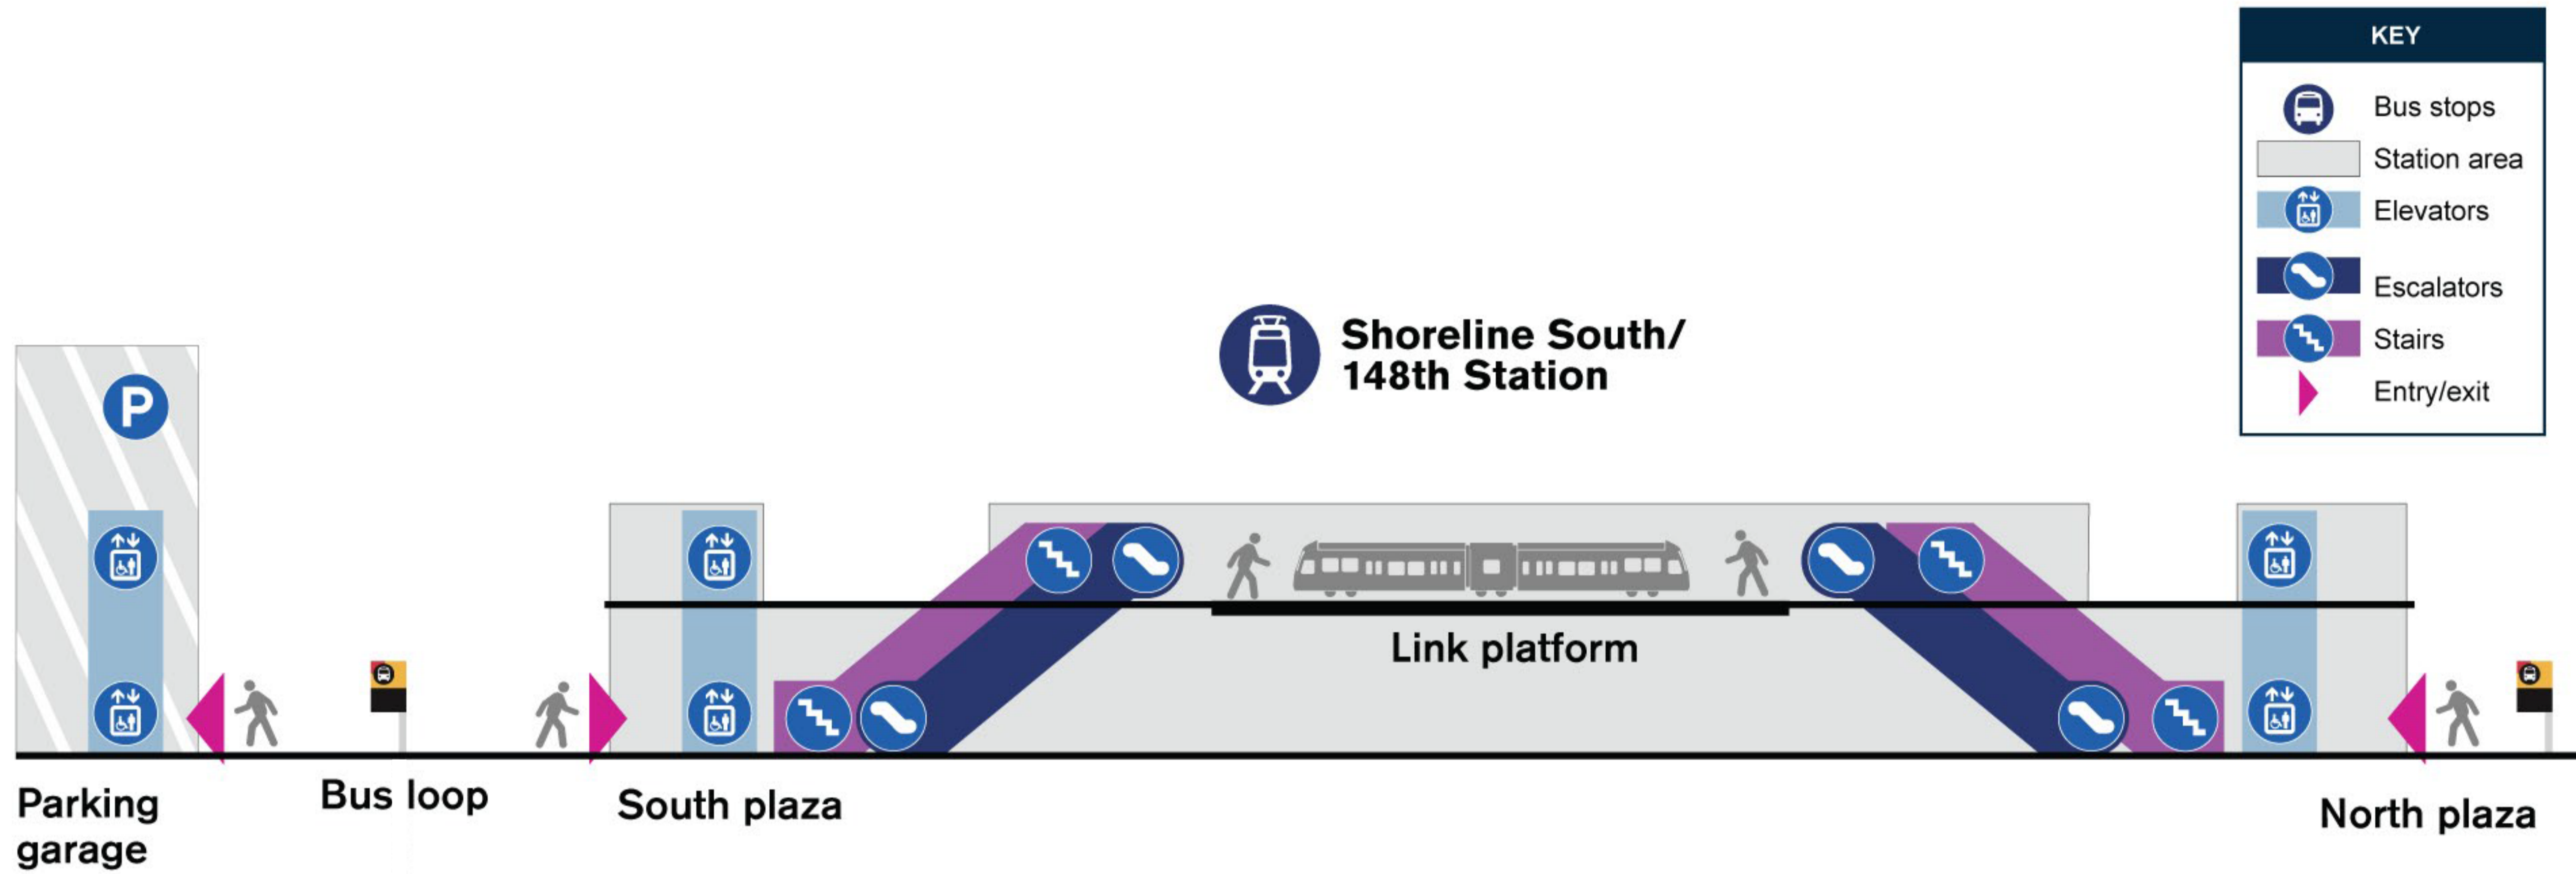

# Shoreline South/148th Station

NE 155TH ST  
1/3 MILE NORTH

5TH AVENUE NE

NE 148TH ST

Shoreline South/  
148th Station

P

NE 145TH ST

KEY			
	Station		Stairs
	Garage		Escalators
	Link 1 Line		Elevators
	Link 2 Line		Drop off
	Bus stops		Paratransit
	STRIDE S3		Entry/Exit
	Ped. pathway		

# Shoreline South/148th Station - Cross Section

*Bus route are subject to change*

*Graphic is not to scale*