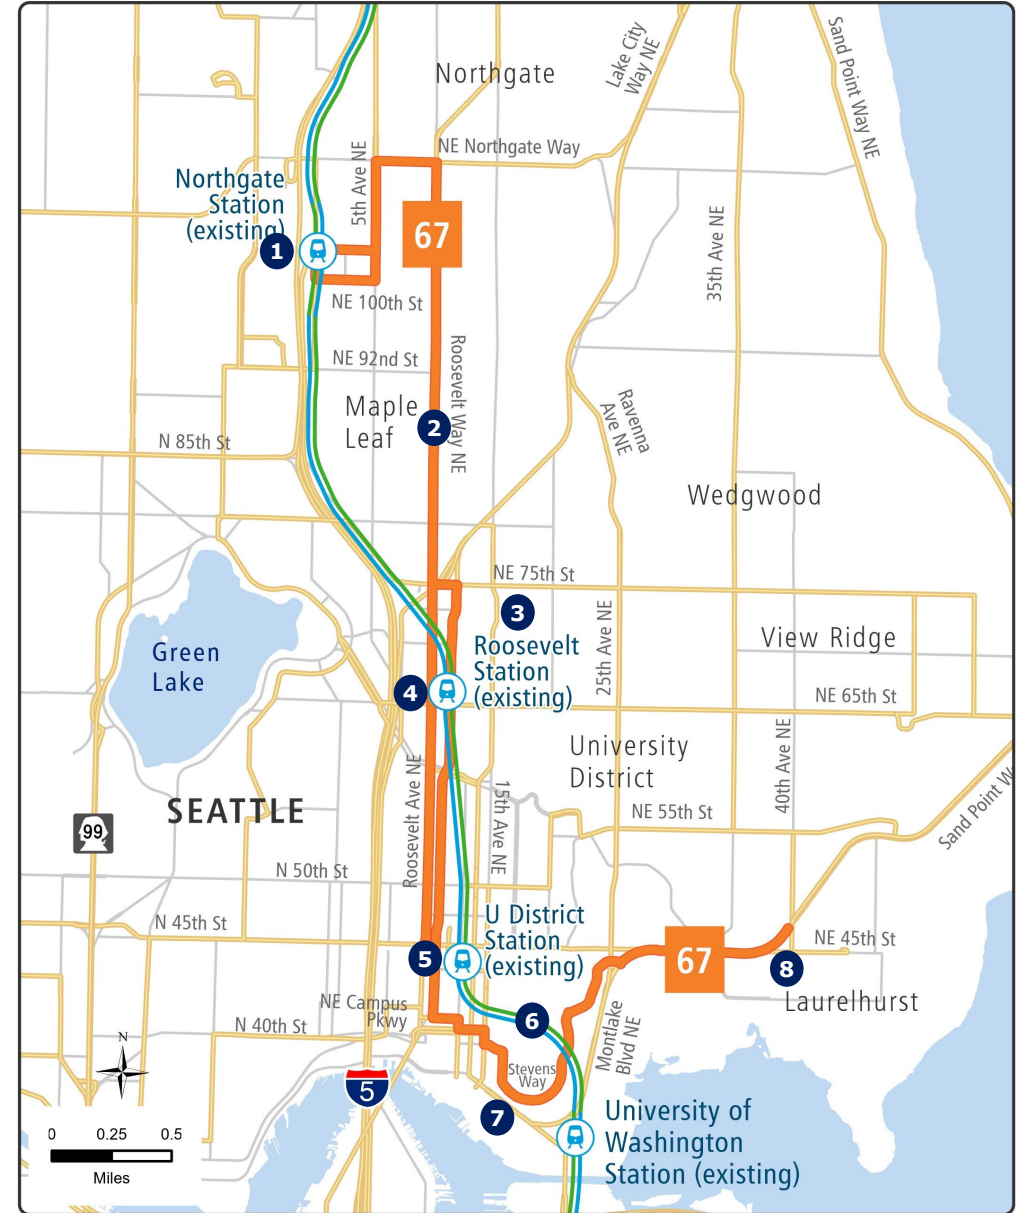

# መንገድ 67:- ከ Northgate Station ወደ University of Washington በ Roosevelt በኩል

## ይህ አውቶቡስ የሚሄደው:-

1. Northgate Station
2. Maple Leaf
3. Roosevelt High School
4. Roosevelt Station
5. U District Station
6. University of Washington
7. University of Washington Medical Center
8. Seattle Children's Hospital