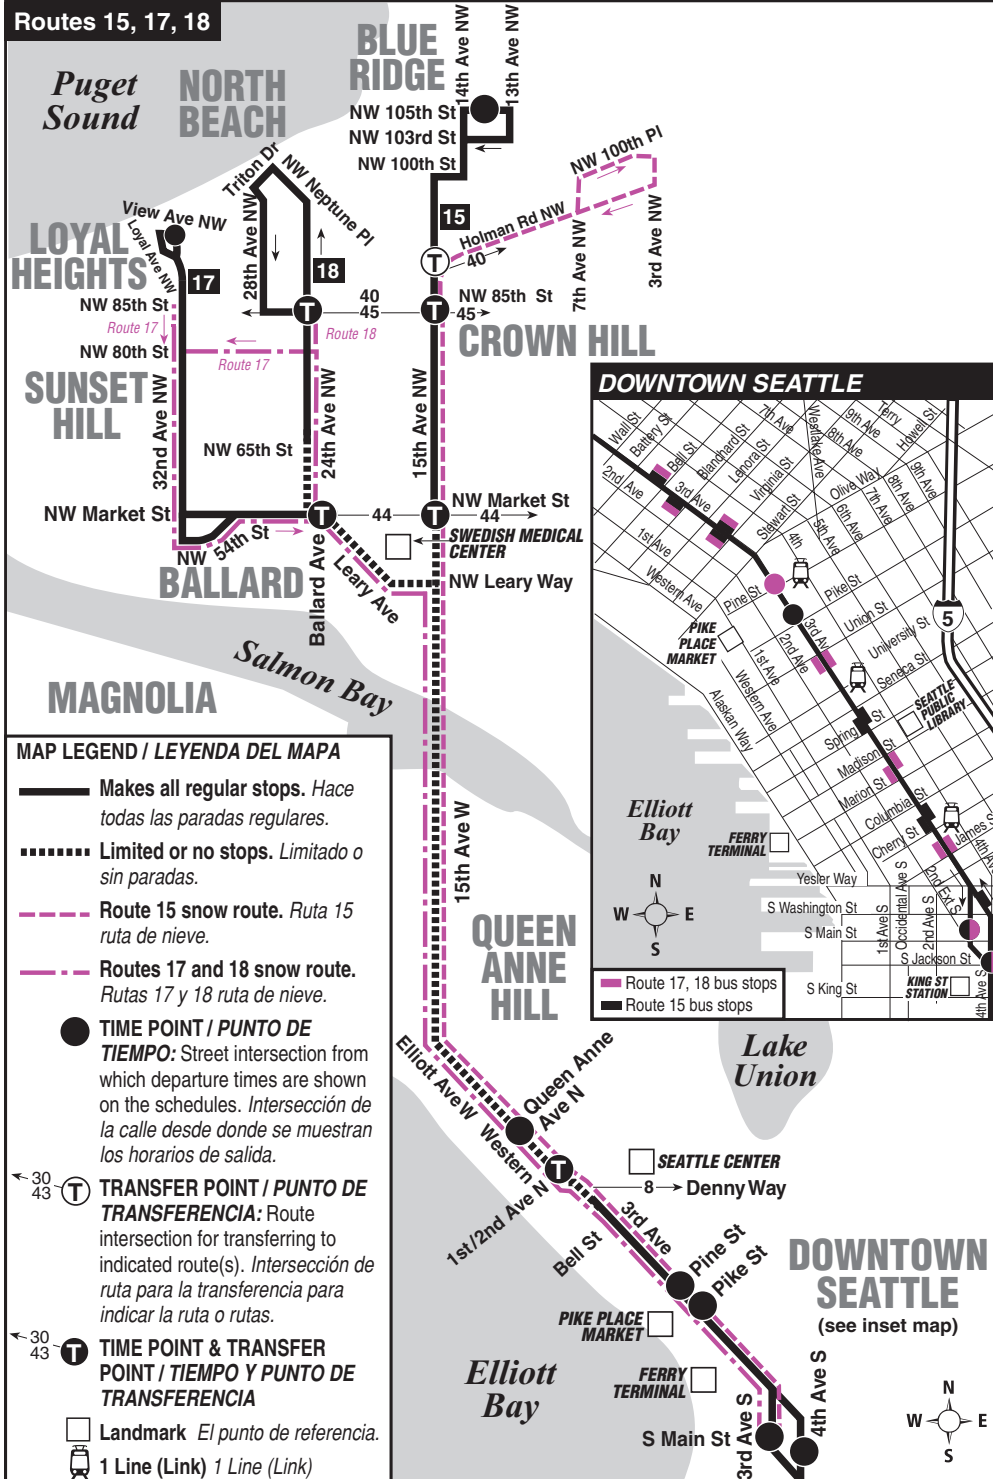

September 17, 2022
thru March 17, 2023

Del 17 de septiembre de
2022 al 17 de marzo de
2023

15, 17, 18

Blue Ridge, Crown Hill, Sunset Hill, North Beach,
Loyal Heights, Ballard, Seattle Center,
Downtown Seattle

This route does not operate on weekends or holidays.

Express Service Information

Rt 15 EXPRESS to downtown Seattle makes NO STOPS between 15th Ave NW & 65th St and 3rd Ave & Bell St EXCEPT at 15th Ave NW & NW Market St, Elliott Ave W & W Prospect St and W Harrison St and Denny Way & 2nd Ave N.

Rt 15 EXPRESS to Blue Ridge makes NO STOPS between 3rd Ave & Bell St and 15th Ave NW & NW 65th St EXCEPT at 1st Ave & Denny Way, Elliott Ave W & 4th Ave W and W Prospect St and 15th Ave NW & NW Market St.

Route 17 EXPRESS to downtown Seattle makes no stops between Ballard Ave NW & NW Market St and 3rd Ave & Bell St EXCEPT at 15th Ave NW & Leary Ave NW, Elliott Ave W & W Prospect St and W Harrison St and Denny Way & 2nd Ave N.

Rt 17 EXPRESS to Sunset Hill makes no stops between 3rd Ave & Bell St and Ballard Ave NW & NW Market St EXCEPT at 1st Ave & Denny Way, Elliott Ave W & 4th Ave W and W Prospect St and 15th Ave NW & NW Leary Way.

Route 18 EXPRESS to downtown Seattle bus makes no stops between 24th Ave NW & NW 65th St and 3rd Ave & Bell St EXCEPT at Ballard Ave NW & NW Market St, 15th Ave NW & Leary Ave NW, Elliott Ave W & W Prospect St and W Harrison St and Denny Way & 2nd Ave N.

Rt 18 EXPRESS to North Beach makes no stops between 3rd Ave & Bell St and 24th Ave NW & NW 65th St EXCEPT at 1st Ave & Denny Way, Elliott Ave W & 4th Ave W and W Prospect St, 15th Ave NW & NW Leary Way and Ballard Ave NW & NW Market St.