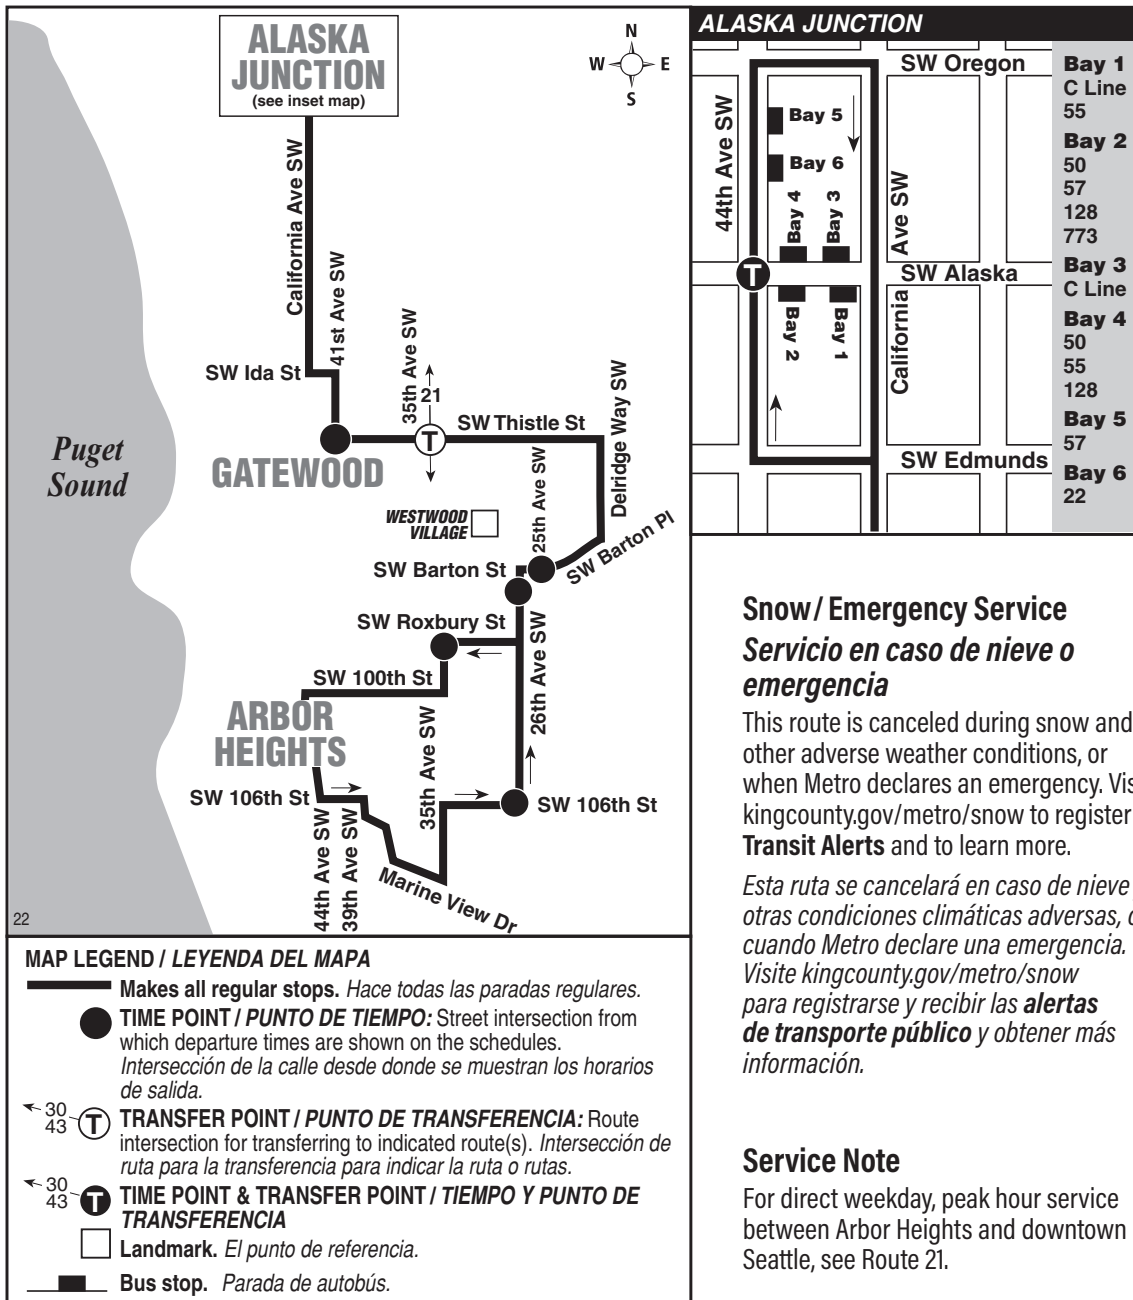

September 17, 2022 thru
March 17, 2023

Del 17 de septiembre de 2022
al 17 de marzo de 2023

22

Arbor Heights, Westwood Village, Gatewood, Alaska Junction

Route 22 does not operate on weekends or holidays.

Snow / Emergency Service *Servicio en caso de nieve o emergencia*

This route is canceled during snow and other adverse weather conditions, or when Metro declares an emergency. Visit kingcounty.gov/metro/snow to register for **Transit Alerts** and to learn more.

*Esta ruta se cancelará en caso de nieve y otras condiciones climáticas adversas, o cuando Metro declare una emergencia. Visite kingcounty.gov/metro/snow para registrarse y recibir las **alertas de transporte público** y obtener más información.*

Service Note

For direct weekday, peak hour service between Arbor Heights and downtown Seattle, see Route 21.

Route 22 Monday thru Friday to Alaska Junction

Servicio de lunes a viernes a Alaska Junction

Arbor Heights	White Center	Westwood Village	Gatewood			Downtown Seattle
35th Ave SW & SW Roxbury St	26th Ave SW & SW 106th St	26th Ave SW & SW Barton St	41st Ave SW & SW Thistle St	Alaska Junction Bay 6	Alaska Junction Bay 1	3rd Ave & Seneca St
Stop #22264	Stop #85210	Stop #31731	Stop #39443	Stop #36390	Stop #19862	Stop #558
ROUTE 22				C LINE		
6:03	6:15	6:18	6:26	6:37	6:46	7:12
7:09	7:22	7:26	7:34	7:46	7:56	8:27
8:20	8:33	8:37	8:45	8:57	9:02	9:29
9:37	9:49	9:53	10:01	10:11	10:16	10:42
10:45	10:57	11:01	11:09	11:19	11:26	11:52
11:58	12:10	12:14	12:22	12:33	12:36	1:02
1:08	1:19	1:23	1:31	1:41	1:46	2:09
2:18	2:29	2:32	2:40	2:50	2:57	3:21
3:30	3:41	3:44	3:52	4:04	4:09	4:35
4:42	4:53	4:56	5:05	5:17	5:24	5:50
5:53	6:04	6:07	6:15	6:26	6:34	6:56
7:02	7:13	7:16	7:23	7:33	7:40	8:01
8:10	8:20	8:23	8:30	8:40	8:48	9:09
9:09	9:21	—	—	—	—	—
Bold PM time						