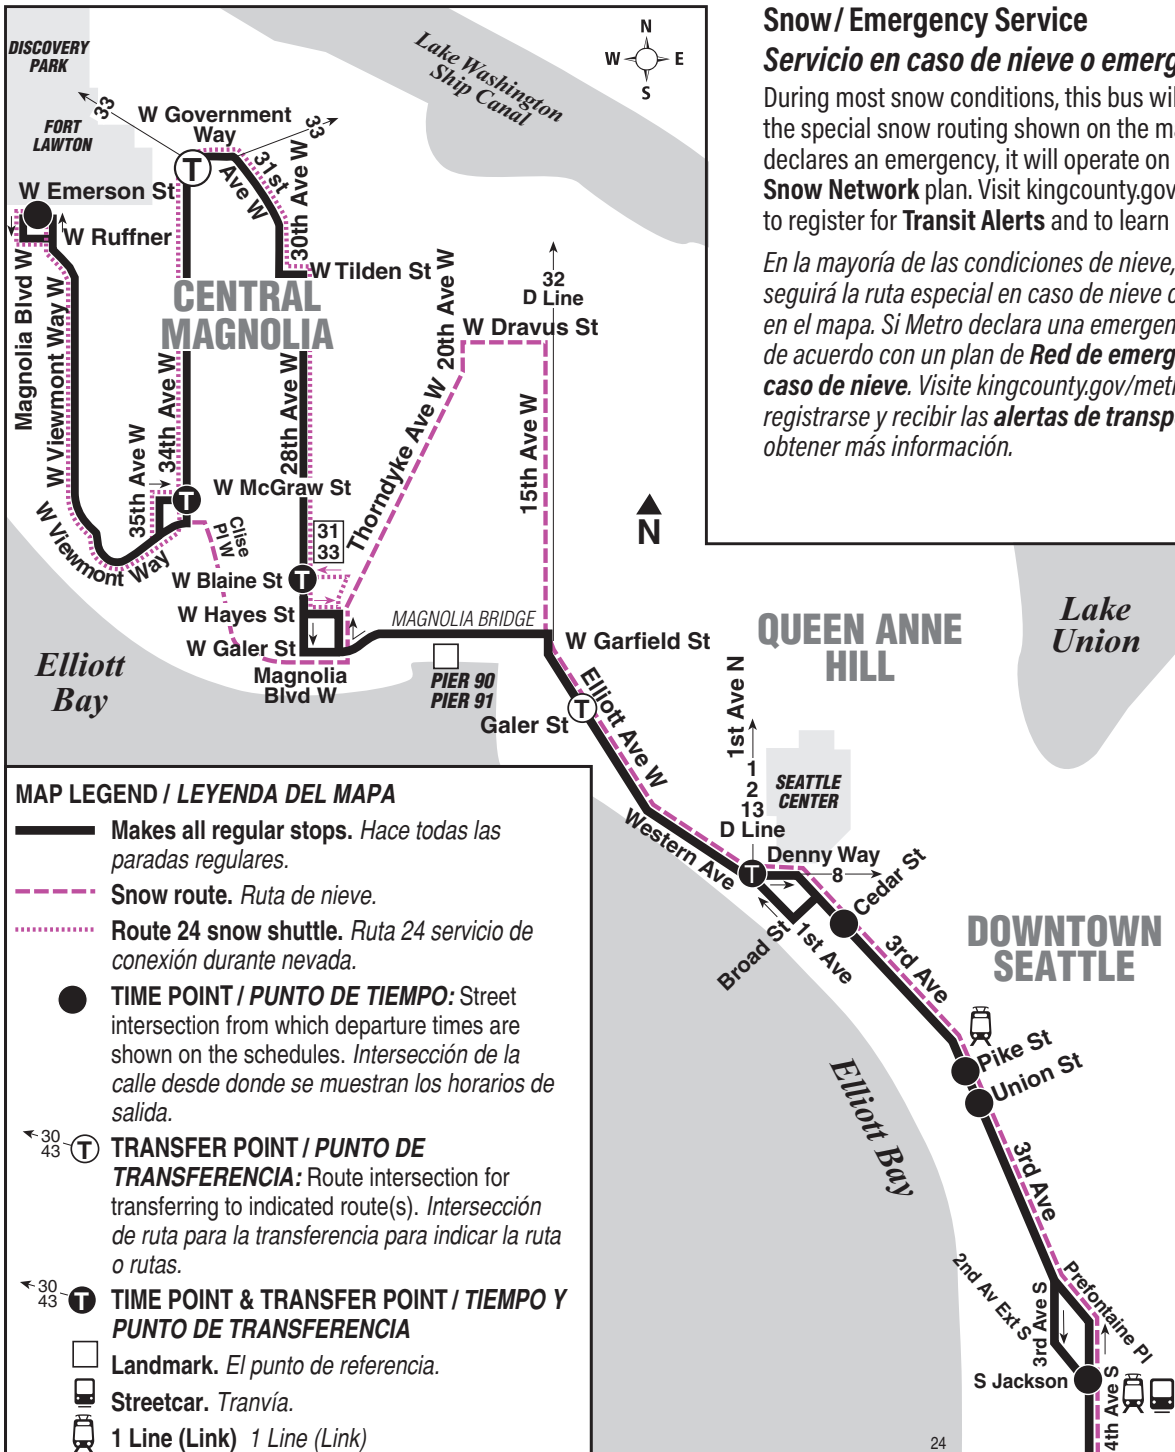

September 17, 2022
thru March 17, 2023

Del 17 de septiembre de
2022 al 17 de marzo de
2023

24

Magnolia, Seattle Center, Downtown Seattle

Snow/ Emergency Service

Servicio en caso de nieve o emergencia

During most snow conditions, this bus will follow the special snow routing shown on the map. If Metro declares an emergency, it will operate on an **Emergency Snow Network** plan. Visit kingcounty.gov/metro/snow to register for **Transit Alerts** and to learn more.

En la mayoría de las condiciones de nieve, este autobús seguirá la ruta especial en caso de nieve como se indica en el mapa. Si Metro declara una emergencia, operará de acuerdo con un plan de **Red de emergencia en caso de nieve**. Visite kingcounty.gov/metro/snow para registrarse y recibir las **alertas de transporte público** y obtener más información.