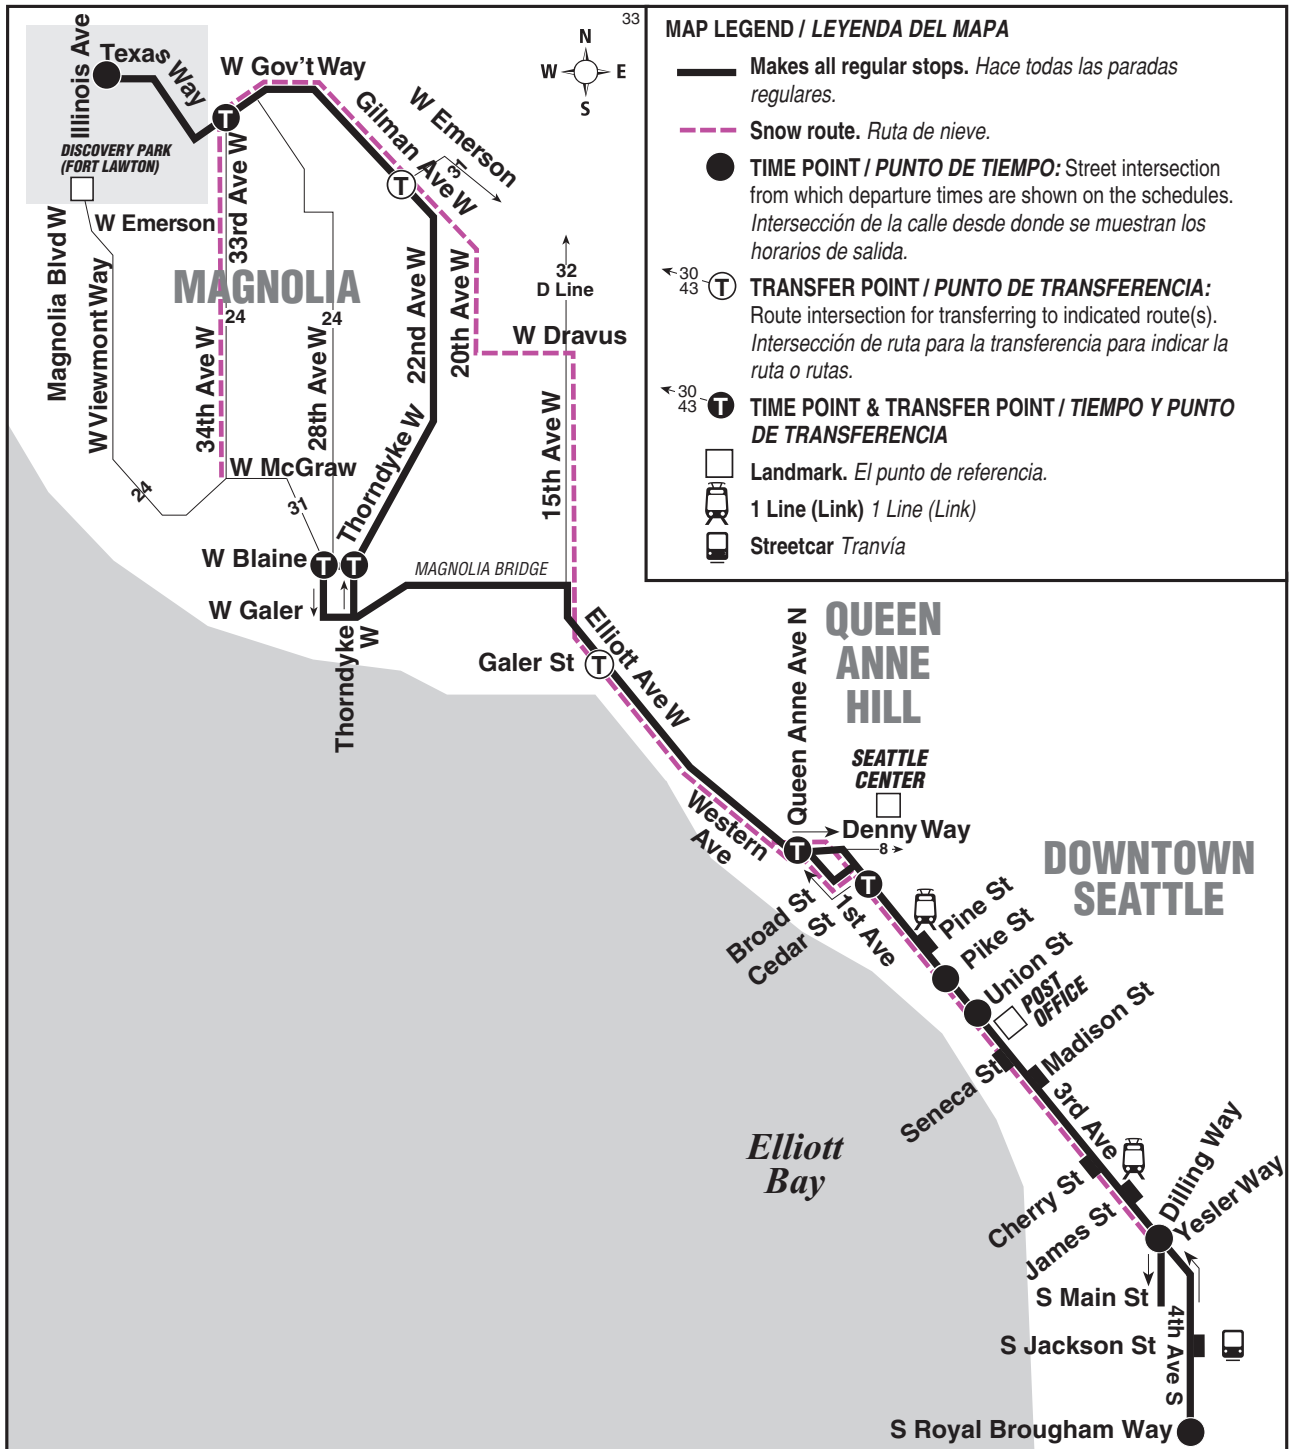

September 17, 2022
thru March 17, 2023

Del 17 de septiembre de 2022
al 17 de marzo de 2023

33

Discovery Park, East Magnolia, Seattle Center, Downtown Seattle

Route 33 Monday thru Friday to Downtown Seattle

Servicio de lunes a viernes al centro de Seattle

North Magnolia		South Magnolia	Downtown Seattle			To Route
Illinois Ave & Texas Way	W Government Way & 34th Ave W	28th Ave W & W Blaine St	3rd Ave & Cedar St	3rd Ave & Pike St	Yesler Way & Prefontaine Pl	
Stop #31140	Stop #24360	Stop #20700	Stop #2220	Stop #433	Stop #1340	
5:08	5:12	5:21	5:30	5:35	5:40	27
5:38	5:42	5:51	6:00	6:05	6:11b	124
6:21	6:25	6:35	6:45	6:50	6:56b	124
7:00	7:04	7:16	7:27	7:33	7:38	27
7:34	7:38	7:50	8:03	8:09	8:16b	124
7:49	7:53	8:05	8:18	8:24	8:31b	124
8:05	8:09	8:21	8:34	8:40	8:47b	124
8:30	8:34	8:46	8:59	9:05	9:12b	124
9:04	9:08	9:18	9:29	9:35	9:42b	124
9:36	9:40	9:49	9:59	10:05	10:12b	124
10:05	10:09	10:18	10:28	10:34	10:41b	124
10:35	10:39	10:48	10:58	11:04	11:11b	124
11:05	11:09	11:18	11:28	11:35	11:42b	124
11:35	11:39	11:48	11:58	12:05	12:12b	124
12:05	12:09	12:18	12:28	12:35	12:42b	124
12:36	12:40	12:49	12:59	1:06	1:13b	124
1:06	1:10	1:19	1:29	1:36	1:43b	124
1:35	1:39	1:48	1:59	2:06	2:13b	124
2:05	2:09	2:18	2:30	2:37	2:44b	124
2:35	2:39	2:48	3:00	3:06	3:12	27
3:05	3:09	3:18	3:31	3:38	3:45b	124
3:35	3:39	3:48	4:01	4:08	4:15b	124
4:06	4:10	4:19	4:33	4:40	4:48b	124
4:37	4:41	4:50	5:04	5:11	5:19b	124
5:03	5:07	5:16	5:30	5:37	5:45b	124
5:35	5:38	5:47	6:00	6:07	6:14b	124
5:59	6:02	6:11	6:23	6:30	6:36b	124
6:33	6:36	6:45	6:57	7:03	7:09b	124
7:05	7:08	7:17	7:27	7:32	7:37	27
—	7:34	7:43	7:53	7:58	8:03	27
—	8:04	8:13	8:23	8:28	8:33	27
—	8:34	8:43	8:53	8:58	9:03	27