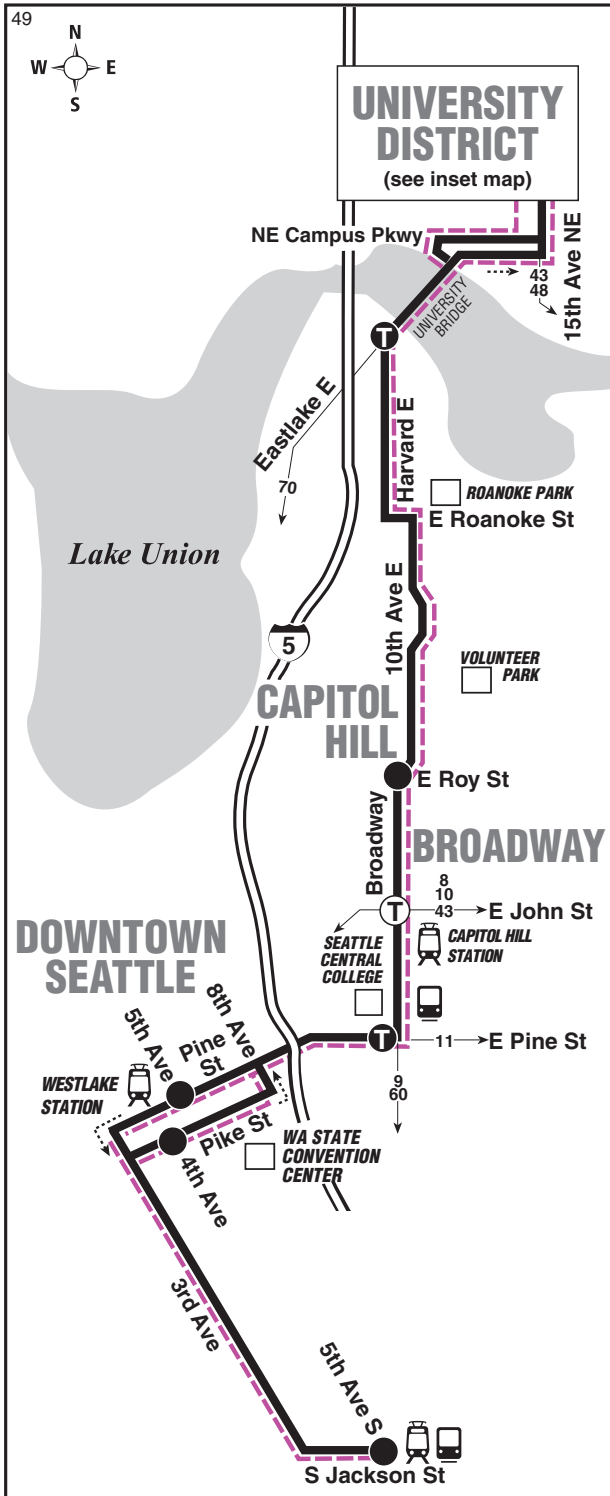

September 17, 2022
 thru March 17, 2023
 Del 17 de septiembre de
 2022 al 17 de marzo de 2023

University District, Broadway, Downtown Seattle

Route 49 Monday thru Friday to Broadway, Downtown Seattle

Servicio de lunes a viernes a Broadway, al centro de Seattle

University District Station Bay 3	Eastlake	Capitol Hill	Lower Capitol Hill	Downtown Seattle	Chinatown/Int'l District	To Route
NE 45th St & University Way NE	Harvard Ave E & Eastlake Ave E	Broadway E & E Roy St	E Pine St & Broadway	Pine St & 4th Ave	S Jackson St & 5th Ave S	To Route
Stop #10911	Stop #10916	Stop #11030	Stop #11080	Stop #1120	Stop #1471	
7:03	7:11	7:20	7:26	7:38b	7:49	7
7:18	7:26	7:35	7:41	7:53b	8:04	7
7:33	7:41	7:48	7:54	8:05b	8:16	7
7:48	7:55	8:02	8:08	8:19b	8:30	7
8:03	8:10	8:17	8:23	8:34b	8:45	7
8:18	8:25	8:32	8:38	8:49b	9:00	7
8:33	8:40	8:47	8:53	9:04b	9:15	7
8:48	8:55	9:02	9:08	9:19b	9:30	7
9:03	9:10	9:17	9:22	9:33b‡	9:41‡	AB
9:18	9:25	9:32	9:37	9:48b	9:59	7
9:33	9:40	9:47	9:52	10:03b‡	10:11‡	AB
9:48	9:55	10:02	10:07	10:18b	10:27	7
10:18	10:25	10:32	10:37	10:48b	10:57	7
10:48	10:54	11:01	11:06	11:17b	11:26	7
11:18	11:24	11:31	11:36	11:47b	11:56	7
11:48	11:54	12:01	12:06	12:16b	12:25	7
12:18	12:24	12:31	12:36	12:46b‡	12:54‡	AB
12:48	12:54	1:01	1:06	1:15b	1:24	7
1:18	1:24	1:31	1:36	1:45b	1:54	7
1:48	1:54	2:01	2:06	2:15b	2:23	7
3:00	3:06	3:13	3:18	3:27b	3:35	7
4:06	4:12	4:19	4:24	4:33b‡	4:41‡	AB
4:24	4:30	4:37	4:42	4:51b‡	4:59‡	AB