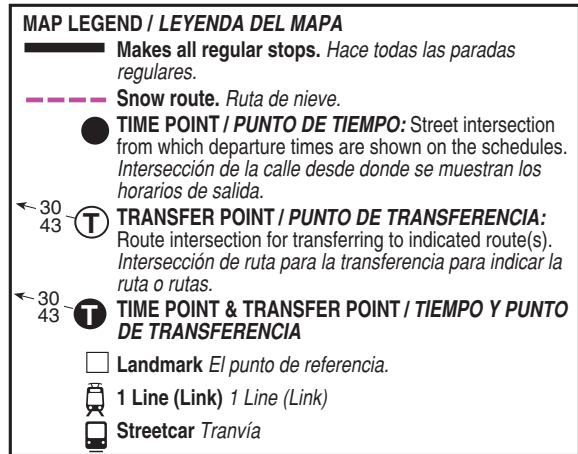

September 17, 2022
 thru March 17, 2023
 Del 17 de septiembre de
 2022 al 17 de marzo de 2023

University District, Broadway, Downtown Seattle

Route 49 Monday thru Friday to Broadway, Downtown Seattle

Servicio de lunes a viernes a Broadway, al centro de Seattle

University District Station Bay 3	Eastlake	Capitol Hill	Lower Capitol Hill	Downtown Seattle	Chinatown/Int'l District	To Route
NE 45th St & University Way NE	Harvard Ave E & Eastlake Ave E	Broadway E & E Roy St	E Pine St & Broadway	Pine St & 4th Ave	S Jackson St & 5th Ave S	To Route
Stop #10911	Stop #10916	Stop #11030	Stop #11080	Stop #1120	Stop #1471	
7:03	7:11	7:20	7:26	7:38b	7:49	7
7:18	7:26	7:35	7:41	7:53b	8:04	7
7:33	7:41	7:48	7:54	8:05b	8:16	7
7:48	7:55	8:02	8:08	8:19b	8:30	7
8:03	8:10	8:17	8:23	8:34b	8:45	7
8:18	8:25	8:32	8:38	8:49b	9:00	7
8:33	8:40	8:47	8:53	9:04b	9:15	7
8:48	8:55	9:02	9:08	9:19b	9:30	7
9:03	9:10	9:17	9:22	9:33b‡	9:41‡	AB
9:18	9:25	9:32	9:37	9:48b	9:59	7
9:33	9:40	9:47	9:52	10:03b‡	10:11‡	AB
9:48	9:55	10:02	10:07	10:18b	10:27	7
10:18	10:25	10:32	10:37	10:48b	10:57	7
10:48	10:54	11:01	11:06	11:17b	11:26	7
11:18	11:24	11:31	11:36	11:47b	11:56	7
11:48	11:54	12:01	12:06	12:16b	12:25	7
12:18	12:24	12:31	12:36	12:46b‡	12:54‡	AB
12:48	12:54	1:01	1:06	1:15b	1:24	7
1:18	1:24	1:31	1:36	1:45b	1:54	7
1:48	1:54	2:01	2:06	2:15b	2:23	7
3:00	3:06	3:13	3:18	3:27b	3:35	7
4:06	4:12	4:19	4:24	4:33b‡	4:41‡	AB
4:24	4:30	4:37	4:42	4:51b‡	4:59‡	AB