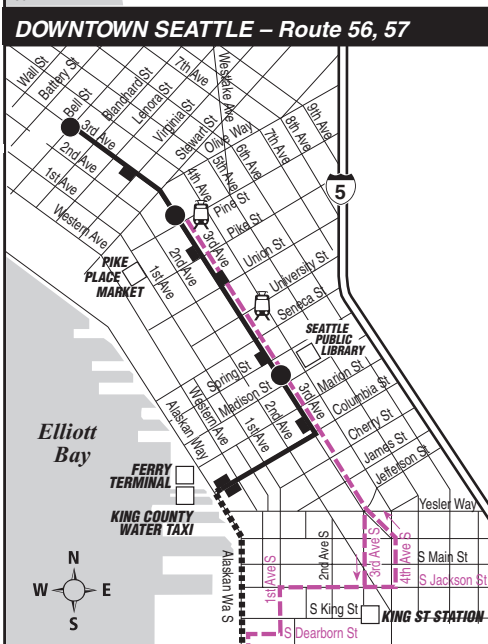

## Alki, Alaska Junction, Genesee Hill, Admiral District, Downtown Seattle

These routes do not operate on weekends or holidays.

### MAP LEGEND / LEYENDA DEL MAPA

- Makes all regular stops. *Hace todas las paradas regulares.*
- .....** Limited or no stops. *Limitado o sin paradas.*
- - - -** Snow route. *Ruta de nieve.*
- TIME POINT / PUNTO DE TIEMPO: Street intersection from which departure times are shown on the schedules. *Intersección de la calle desde donde se muestran los horarios de salida.*
- Ⓣ** TIME POINT & TRANSFER POINT / TIEMPO Y PUNTO DE TRANSFERENCIA
- Landmark *El punto de referencia.*
- Downtown bus stops. *Paradas de autobús del centro.*
- 🚏** 1 Line (Link) 1 Line (Link)

## Route 56, 57 Monday thru Friday to Downtown Seattle

Servicio de lunes a viernes al centro de Seattle

	Alaska Junction Bay 5	Genesee Hill 55th Ave SW & SW Dakota St	Alki Alki Ave SW & 61st Ave SW	Admiral District SW Admiral & California Ave SW	Downtown Seattle 3rd Ave & Madison St   3rd Ave & Pine St	
Route	Stop #32013	Stop #39464	Stop #14960	Stop #15060	Stop #548	Stop #590
56	—	—	5:53	6:00	6:18‡	6:22‡
56	—	—	6:32	6:40	7:01‡	7:05‡
57	6:47	6:51	—	7:00	7:22‡	7:26‡
56	—	—	7:12	7:20	7:41‡	7:45‡
57	7:17	7:21	—	7:30	7:53‡	7:57‡
57	7:46	7:51	—	8:00	8:23‡	8:27‡
56	—	—	8:07	8:15	8:37‡	8:41‡
56	—	—	9:08	9:15	9:34‡	9:38‡