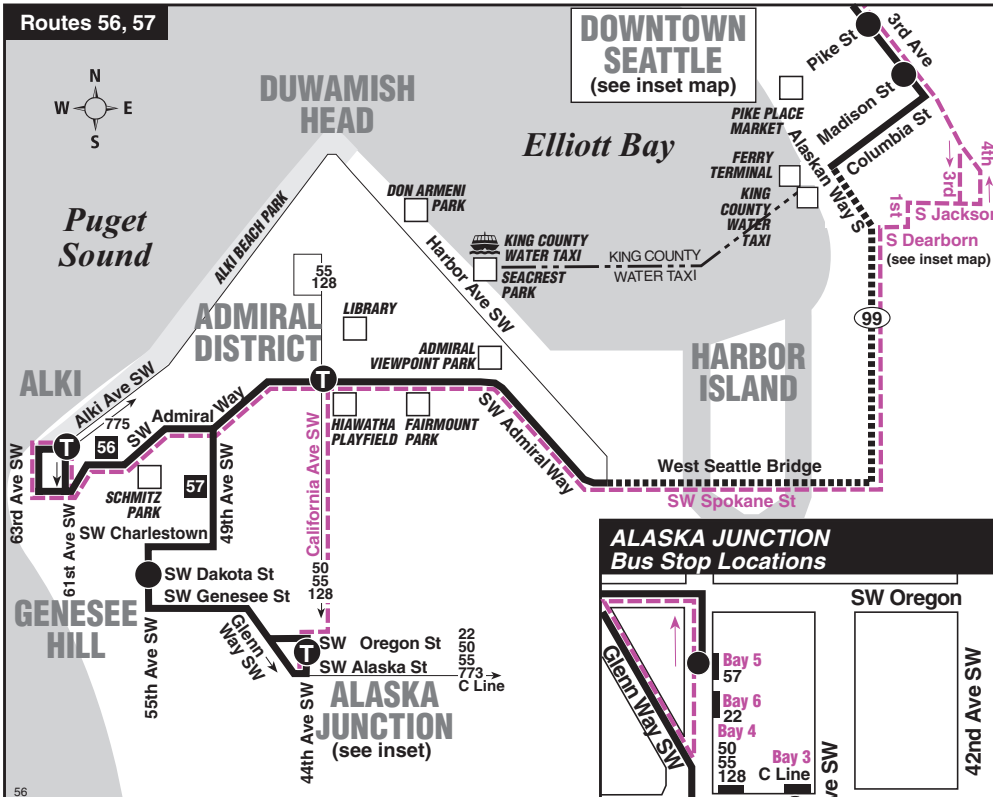

## Alki, Alaska Junction, Genesee Hill, Admiral District, Downtown Seattle

These routes do not operate on weekends or holidays.

### MAP LEGEND / LEYENDA DEL MAPA

- Makes all regular stops. *Hace todas las paradas regulares.*
- .....** Limited or no stops. *Limitado o sin paradas.*
- - - -** Snow route. *Ruta de nieve.*
- TIME POINT / PUNTO DE TIEMPO: Street intersection from which departure times are shown on the schedules. *Intersección de la calle desde donde se muestran los horarios de salida.*
- Ⓣ** TIME POINT & TRANSFER POINT / TIEMPO Y PUNTO DE TRANSFERENCIA
- Landmark *El punto de referencia.*
- Downtown bus stops. *Paradas de autobús del centro.*
- 🚏** 1 Line (Link) 1 Line (Link)

## Route 56, 57 Monday thru Friday to Downtown Seattle

Servicio de lunes a viernes al centro de Seattle

	Alaska Junction Bay 5	Genesee Hill 55th Ave SW & SW Dakota St	Alki Alki Ave SW & 61st Ave SW	Admiral District SW Admiral & California Ave SW	Downtown Seattle 3rd Ave & Madison St   3rd Ave & Pine St	
Route	Stop #32013	Stop #39464	Stop #14960	Stop #15060	Stop #548	Stop #590
56	—	—	5:53	6:00	6:18‡	6:22‡
56	—	—	6:32	6:40	7:01‡	7:05‡
57	6:47	6:51	—	7:00	7:22‡	7:26‡
56	—	—	7:12	7:20	7:41‡	7:45‡
57	7:17	7:21	—	7:30	7:53‡	7:57‡
57	7:46	7:51	—	8:00	8:23‡	8:27‡
56	—	—	8:07	8:15	8:37‡	8:41‡
56	—	—	9:08	9:15	9:34‡	9:38‡