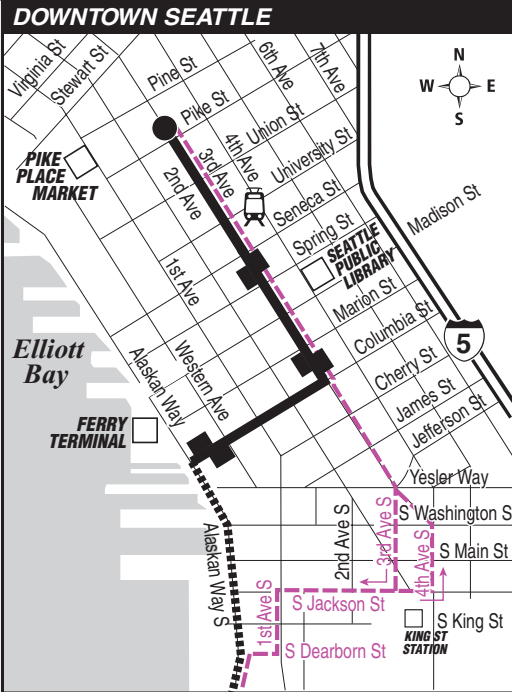

September 17, 2022
thru March 17, 2023

Del 17 de septiembre de
2022 al 17 de marzo de 2023

125

REVISED November 8, 2022

Westwood Village, West Seattle, South Seattle College, Downtown Seattle

This route does not operate on Sundays or holidays.

MAP LEGEND / LEYENDA DEL MAPA

- Makes all regular stops. *Hace todas las paradas regulares.*
- Limited or no stops. *Limitado o sin paradas*
- Snow route. *Ruta de nieve.*
- TIME POINT / PUNTO DE TIEMPO: Street intersection from which departure times are shown on the schedules. *Intersección de la calle desde donde se muestran los horarios de salida.*
- TRANSFER POINT / PUNTO DE TRANSFERENCIA: Route intersection for transferring to indicated route(s). *Intersección de ruta para la transferencia para indicar la ruta o rutas.*
- TIME POINT & TRANSFER POINT / TIEMPO Y PUNTO DE TRANSFERENCIA
- Landmark *El punto de referencia.*
- 1 Line (Link) *1 Line (Link).*
- Downtown bus stops. *Paradas de autobús del centro.*