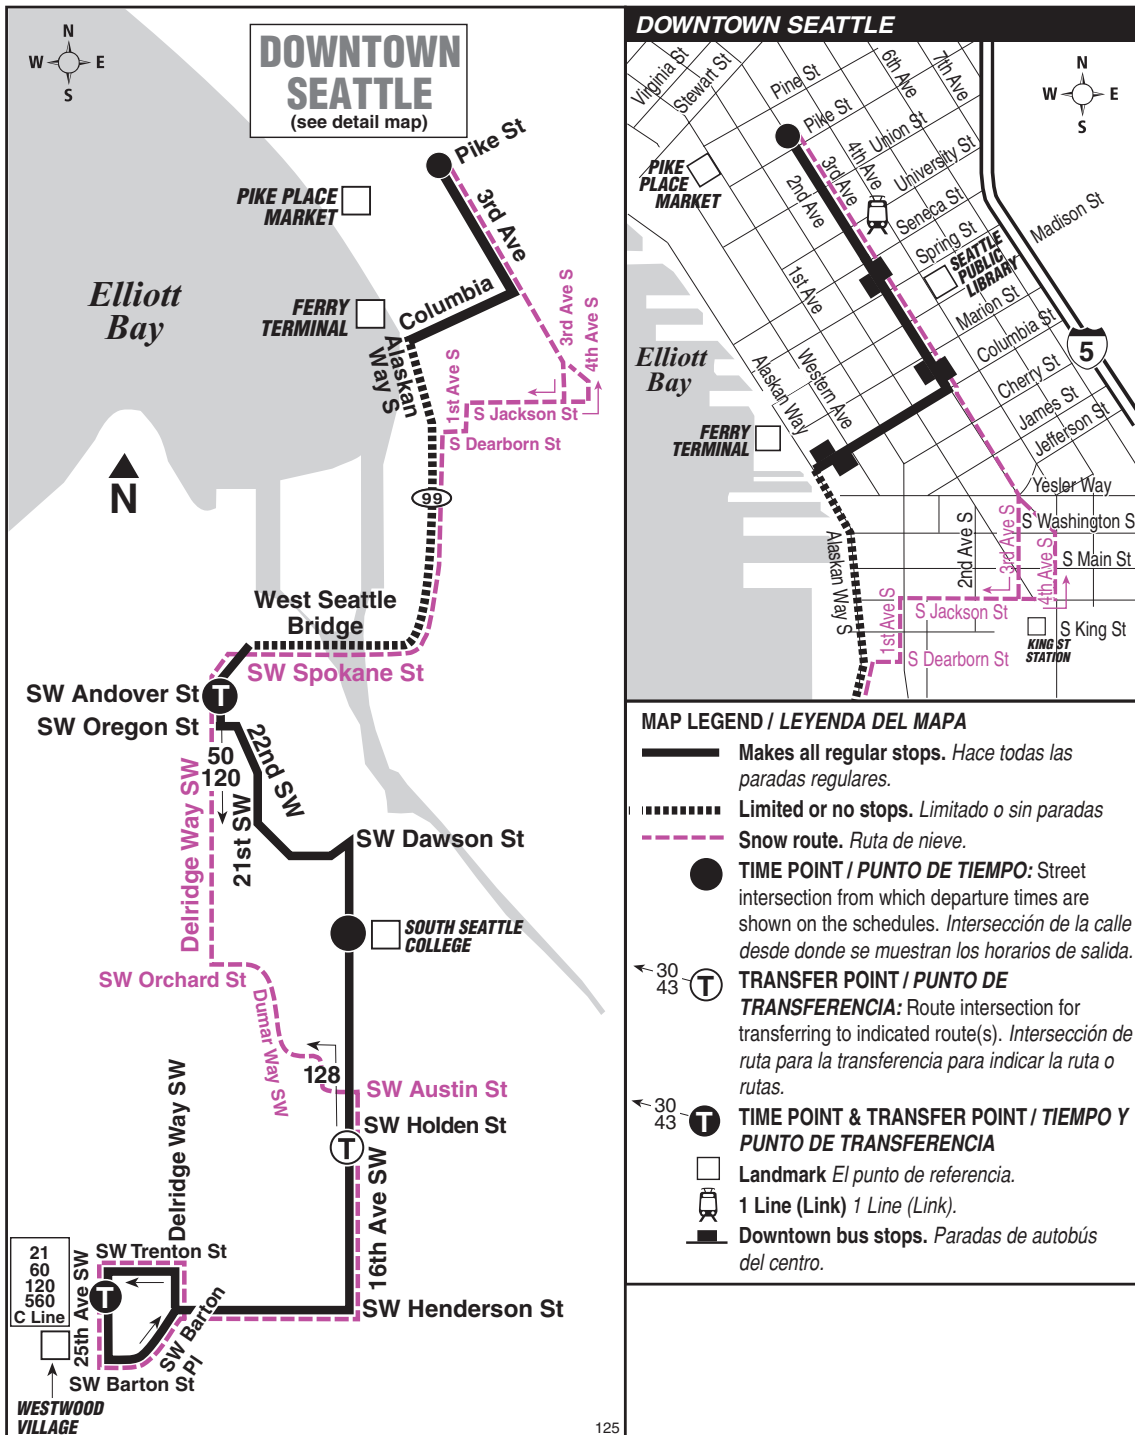

September 17, 2022
thru March 17, 2023

Del 17 de septiembre de
2022 al 17 de marzo de 2023

125

REVISED November 8, 2022

Westwood Village, West Seattle, South Seattle College, Downtown Seattle

This route does not operate on Sundays or holidays.

MAP LEGEND / LEYENDA DEL MAPA

- Makes all regular stops. *Hace todas las paradas regulares.*
- Limited or no stops. *Limitado o sin paradas*
- Snow route. *Ruta de nieve.*
- TIME POINT / PUNTO DE TIEMPO: Street intersection from which departure times are shown on the schedules. *Intersección de la calle desde donde se muestran los horarios de salida.*
- TRANSFER POINT / PUNTO DE TRANSFERENCIA: Route intersection for transferring to indicated route(s). *Intersección de ruta para la transferencia para indicar la ruta o rutas.*
- TIME POINT & TRANSFER POINT / TIEMPO Y PUNTO DE TRANSFERENCIA
- Landmark *El punto de referencia.*
- 1 Line (Link) *1 Line (Link).*
- Downtown bus stops. *Paradas de autobús del centro.*