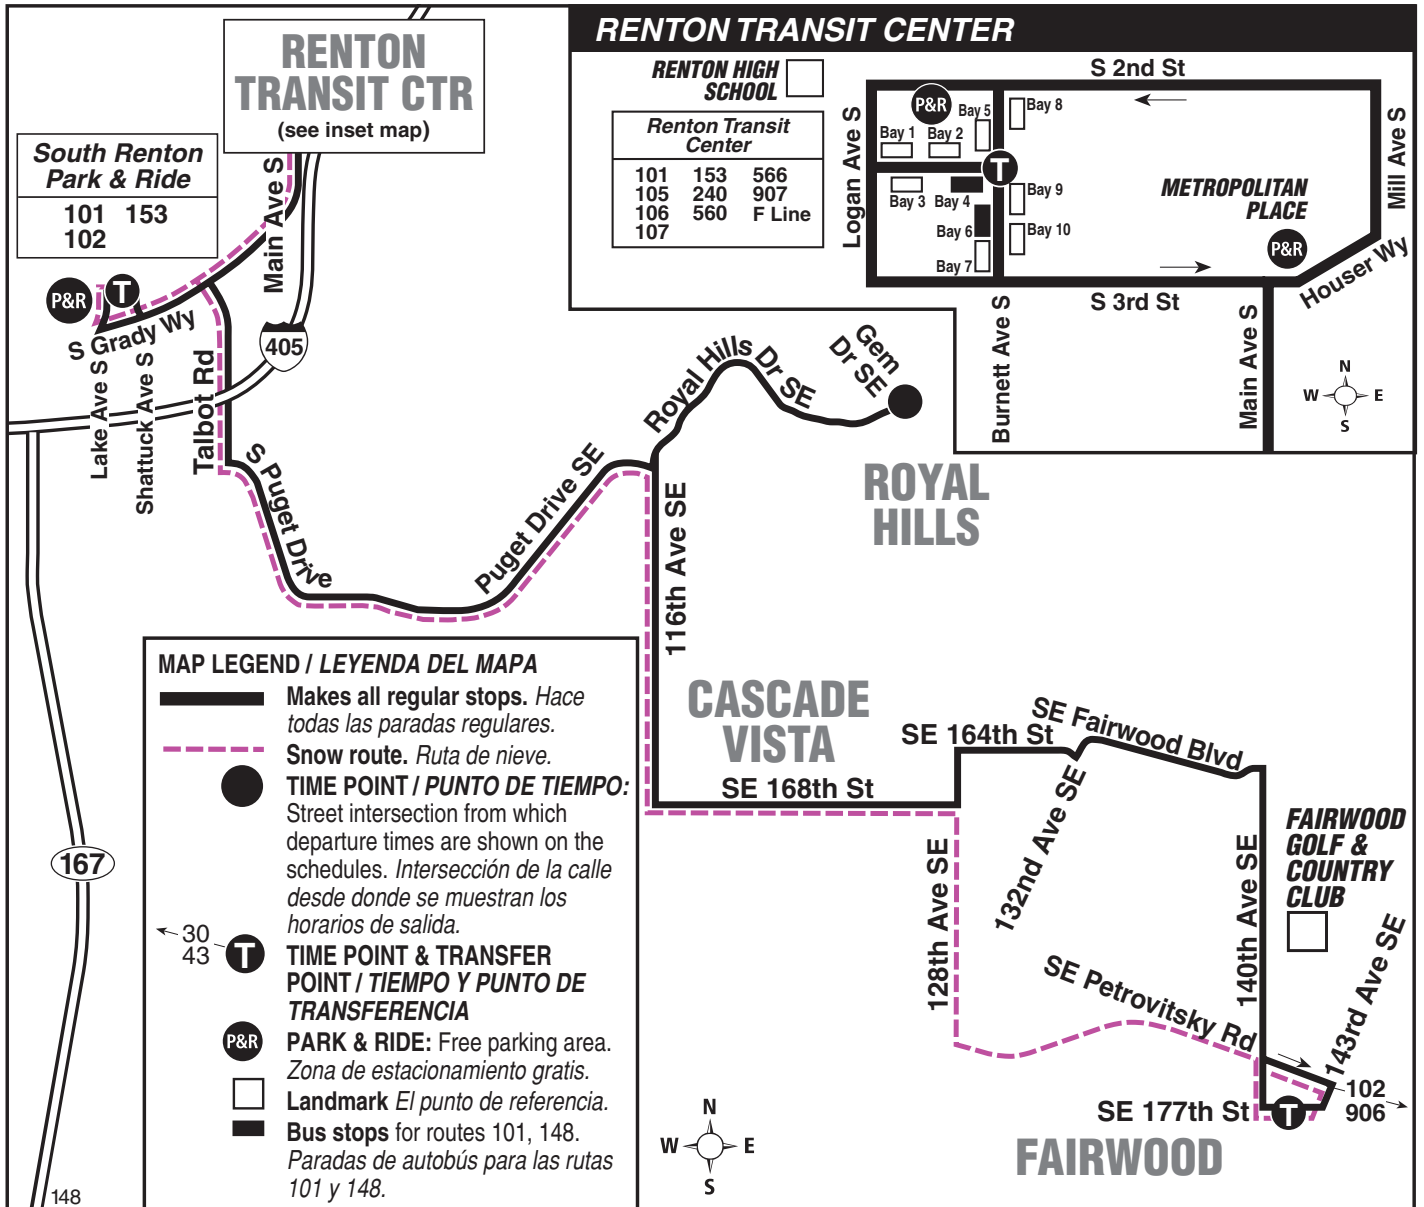

September 17, 2022 thru
March 17, 2023

Del 17 de septiembre de 2022
al 17 de marzo de 2023

148

Fairwood, Renton