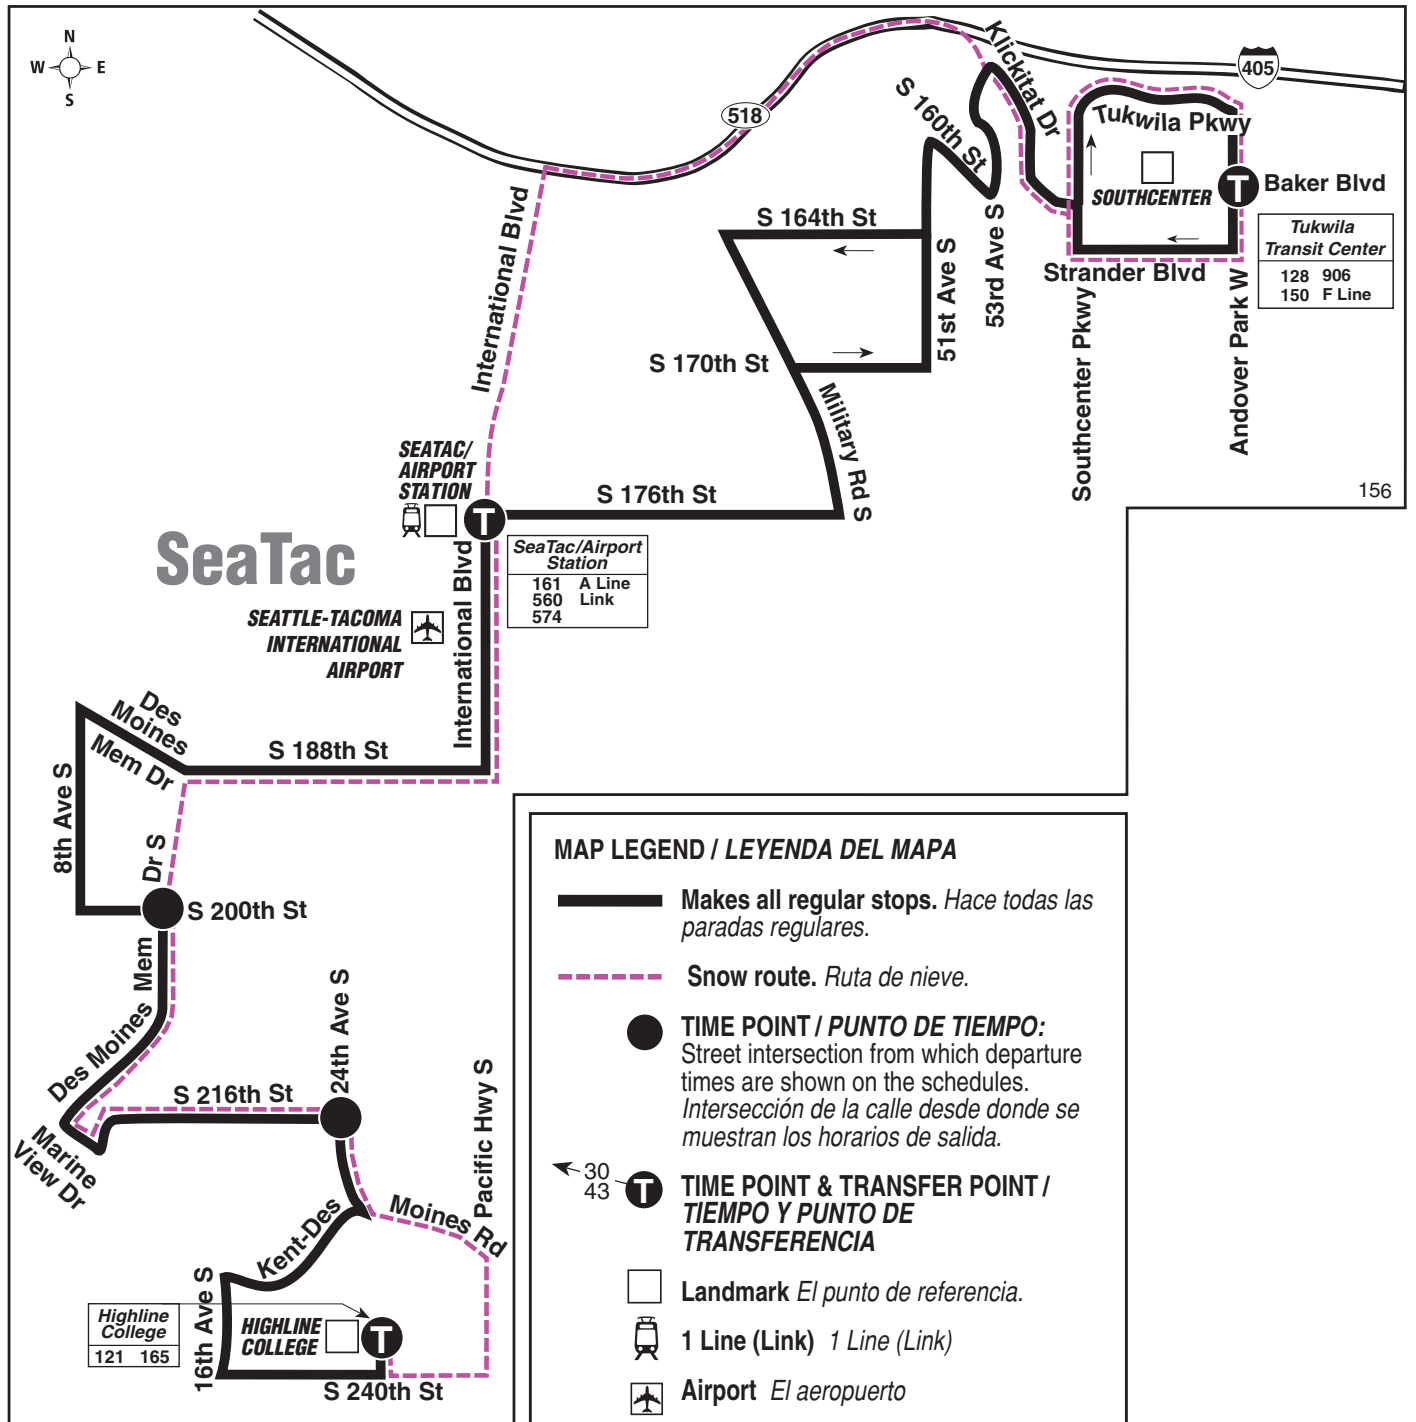

September 17, 2022 thru
March 17, 2023

Del 17 de septiembre de 2022
al 17 de marzo de 2023

156

Highline College, Des Moines, SeaTac, Southcenter

Route 156 Monday thru Friday to Southcenter

Servicio de lunes a viernes a Southcenter

How to Read a Schedule

1. Locate the MONDAY thru FRIDAY, SATURDAY, or SUNDAY schedule block for the day of travel.
2. Timepoints are selected bus stops along the route that correspond to times listed under each location and to timepoint dots on the map. Timepoints are listed from the beginning of the route (on the left) to the end (on the right). If you are boarding at a stop between two timepoints, use the earlier time as a guide.
3. Bus stop number.
4. Read down the column to find the time your bus leaves the timepoint.
5. Read across the row to find the time your bus arrives at the next timepoint.
6. If there is a symbol (letter or character) after a time, look for the explanation below the schedule.
7. A dash in the column means the bus does not serve that timepoint.
8. Refer to the Special Service Information section for any changes in routing or other unique aspects of service on this route.

Route 1 Saturday ① to Downtown Seattle

Servicio de sábado el centro de Seattle

Queen Anne Hill	Lower Queen Anne	Downtown Seattle	
10th Ave W & W Fulton St	Queen Anne Ave N & W Mercer St	3rd Ave & Cedar St	3rd Ave & Union
Stop #2010	Stop #2672	Stop #2220	Stop #4
—	—	6:24	6:31
6:42	6:49	6:54	7:01
7:12	7:19	7:24†	7:31
7:42	7:49	7:54	8:01
8:12	8:19	8:24	8:31
8:42	8:49	8:54	9:01
9:12	9:19	9:24	9:31
9:41	9:48	9:53	10:01
10:11	10:18	10:23	10:31