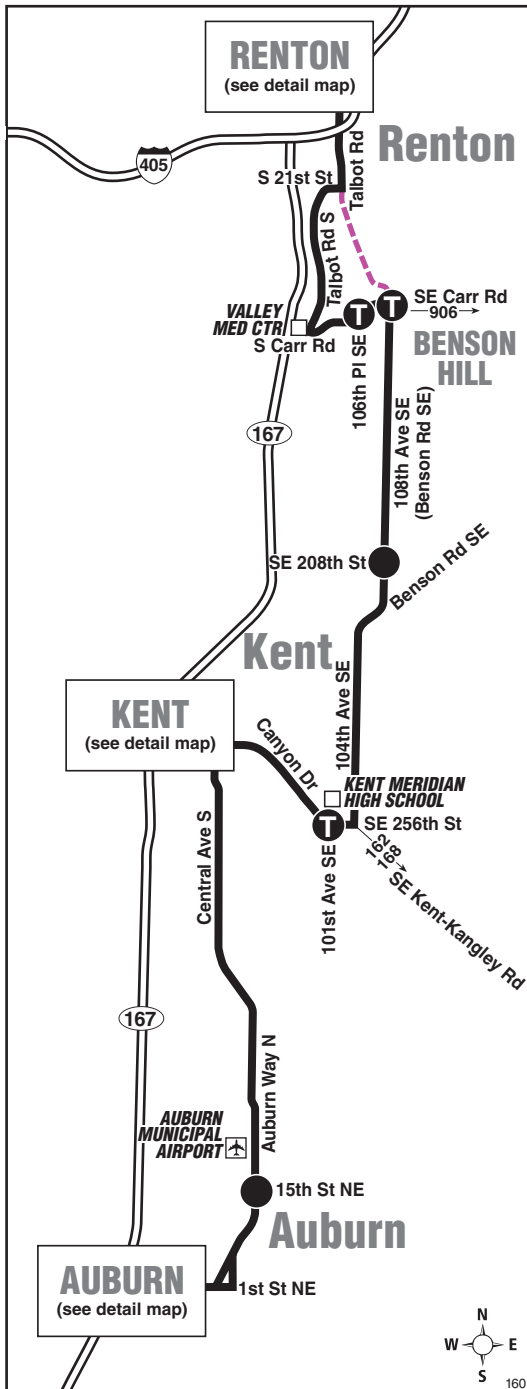

September 17, 2022 thru
March 17, 2023

Del 17 de septiembre de 2022
al 17 de marzo de 2023

160

Auburn, Kent, Renton

Detail map on next page.

Snow/ Emergency Service

Servicio en caso de nieve o emergencia

During most snow conditions, this bus will follow the special snow routing shown on the map. If Metro declares an emergency, it will operate on an **Emergency Snow Network** plan. Visit kingcounty.gov/metro/snow to register for **Transit Alerts** and to learn more.

	North Auburn		Kent East Hill					
Auburn Station Bay 2	Auburn Way N & 15th St NE	Kent Station Bay 3	SE 256th St & 101st Ave SE	108th Ave SE & SE 208th St	SE Carr Rd & 108th Ave SE	South Renton P&R Bay 2	Renton TC Bay 8	
Stop #57774	Stop #57902	Stop #57453	Stop #62234	Stop #57210	Stop #60320	Stop #55938	Stop #46465	
4:11	4:19	4:36	4:43	4:56	5:06	5:20	5:28	
4:27	4:35	4:52	4:59	5:12	5:22	5:36	5:44	
4:42	4:50	5:07	5:14	5:27	5:37	5:51	5:59	
4:57	5:05	5:22	5:29	5:42	5:52	6:06	6:14	
5:12	5:20	5:36	5:43	5:56	6:05	6:17	6:25	
5:29	5:37	5:53	6:00	6:13	6:22	6:34	6:42	
5:44	5:52	6:08	6:15	6:28	6:37	6:49	6:56	
5:59	6:07	6:23	6:29	6:42	6:49	7:01	7:08	
6:14	6:22	6:37	6:43	6:56	7:03	7:15	7:22	
6:46	6:54	7:09	7:15	7:28	7:35	7:47	7:54	
7:16	7:23	7:38	7:43	7:54	8:00	8:12	8:19	
7:49	7:56	8:10	8:15	8:26	8:32	8:43	8:50	
8:20	8:26	8:40	8:45	8:56	9:02	9:13	9:20	
8:50	8:56	9:10	9:15	9:26	9:32	9:43	9:50	
9:20	9:26	9:40	9:45	9:55	10:00	10:11	10:18	
9:51	9:57	10:10	10:15	10:24	10:29	10:40	10:47	
10:51	10:57	11:10	11:15	11:24	11:29	11:39	11:46	
11:46	11:52	12:05	12:10	12:19	12:24	12:34	12:41	
1:05	1:10	1:22	—	—	—	—	—	
2:04	2:08	2:20	—	—	—	—	—	
3:08	3:12	3:24	—	—	—	—	—	