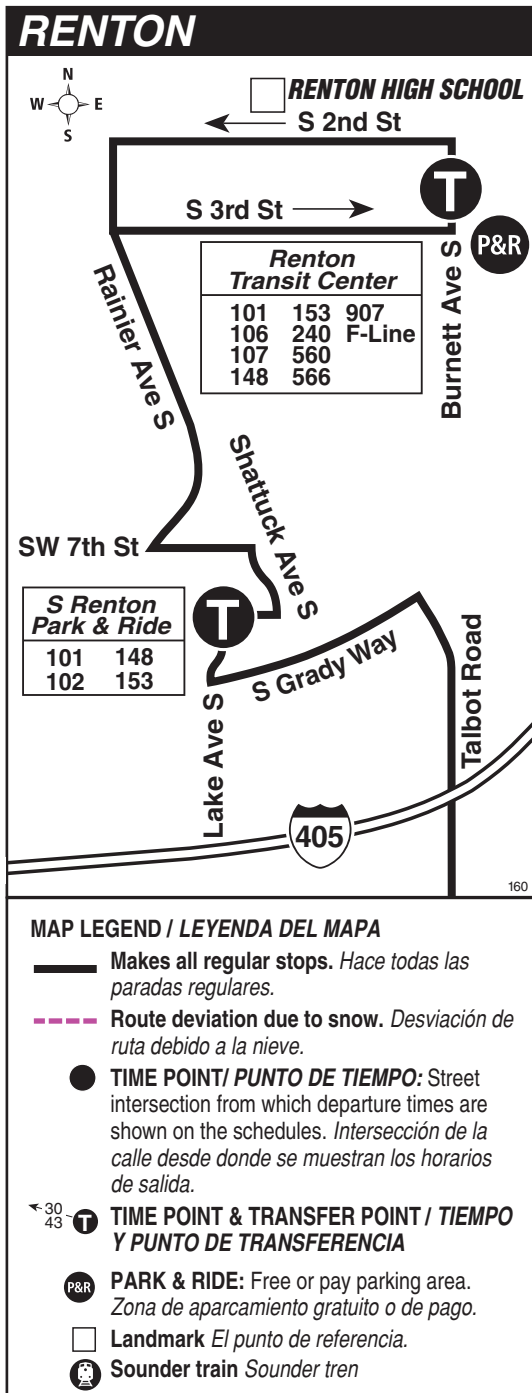

September 17, 2022 thru
March 17, 2023

Del 17 de septiembre de 2022
al 17 de marzo de 2023

160

Auburn, Kent, Renton

Detail map on next page.

Snow/ Emergency Service

Servicio en caso de nieve o emergencia

During most snow conditions, this bus will follow the special snow routing shown on the map. If Metro declares an emergency, it will operate on an **Emergency Snow Network** plan. Visit kingcounty.gov/metro/snow to register for **Transit Alerts** and to learn more.

	North Auburn		Kent East Hill					
Auburn Station Bay 2	Auburn Way N & 15th St NE	Kent Station Bay 3	SE 256th St & 101st Ave SE	108th Ave SE & SE 208th St	SE Carr Rd & 108th Ave SE	South Renton P&R Bay 2	Renton TC Bay 8	
Stop #57774	Stop #57902	Stop #57453	Stop #62234	Stop #57210	Stop #60320	Stop #55938	Stop #46465	
4:11	4:19	4:36	4:43	4:56	5:06	5:20	5:28	
4:27	4:35	4:52	4:59	5:12	5:22	5:36	5:44	
4:42	4:50	5:07	5:14	5:27	5:37	5:51	5:59	
4:57	5:05	5:22	5:29	5:42	5:52	6:06	6:14	
5:12	5:20	5:36	5:43	5:56	6:05	6:17	6:25	
5:29	5:37	5:53	6:00	6:13	6:22	6:34	6:42	
5:44	5:52	6:08	6:15	6:28	6:37	6:49	6:56	
5:59	6:07	6:23	6:29	6:42	6:49	7:01	7:08	
6:14	6:22	6:37	6:43	6:56	7:03	7:15	7:22	
6:46	6:54	7:09	7:15	7:28	7:35	7:47	7:54	
7:16	7:23	7:38	7:43	7:54	8:00	8:12	8:19	
7:49	7:56	8:10	8:15	8:26	8:32	8:43	8:50	
8:20	8:26	8:40	8:45	8:56	9:02	9:13	9:20	
8:50	8:56	9:10	9:15	9:26	9:32	9:43	9:50	
9:20	9:26	9:40	9:45	9:55	10:00	10:11	10:18	
9:51	9:57	10:10	10:15	10:24	10:29	10:40	10:47	
10:51	10:57	11:10	11:15	11:24	11:29	11:39	11:46	
11:46	11:52	12:05	12:10	12:19	12:24	12:34	12:41	
1:05	1:10	1:22	—	—	—	—	—	
2:04	2:08	2:20	—	—	—	—	—	
3:08	3:12	3:24	—	—	—	—	—	