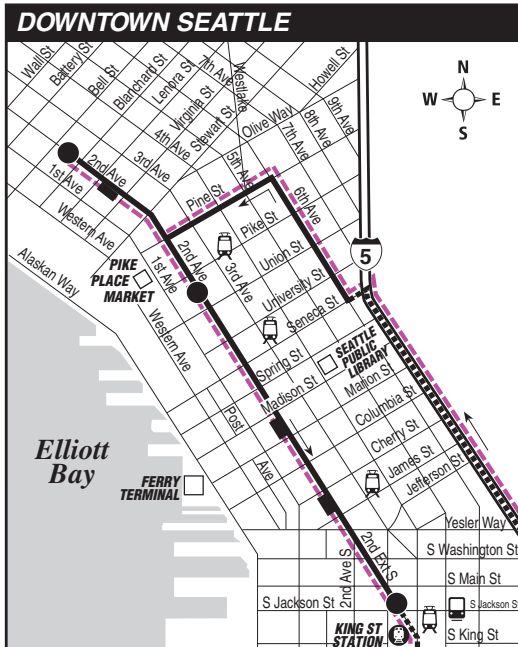

September 17, 2022 thru
March 17, 2023

Del 17 de septiembre de 2022
al 17 de marzo de 2023

162

Lake Meridian, Kent, Downtown Seattle

This route does not operate on weekends or holidays.

MAP LEGEND / LEYENDA DEL MAPA

Route 162 Monday thru Friday to Downtown Seattle

Servicio de lunes a viernes al centro de Seattle

	Kent East Hill			Downtown Seattle	
Lake Meridian P&R	SE 256th St & 101st Ave SE	Kent Station Bay 8	I-5 & Kent Des Moines Fwy Station	2nd Ave & Pike St	2nd Ave Ext S & S Jackson St
Stop #60453	Stop #62198	Stop #57458	Stop #58782	Stop #300	Stop #390
4:52	4:59	5:06	5:20	5:48†	5:52†
5:12	5:19	5:26	5:40	6:08†	6:13†
5:32	5:39	5:46	6:00	6:28†	6:33†
6:02	6:09	6:17	6:31	7:03†	7:09†
6:32	6:40	6:49	7:04	7:36†	7:44†
6:55	7:03	7:12	7:27	8:02†	8:10†
7:19	7:27	7:36	7:51	8:26†	8:34†
7:39	7:47	7:55	8:09	8:42†	8:48†

† Estimated time.

Route 162 Monday thru Friday to Lake Meridian

Servicio de lunes a viernes a Lake Meridian

Downtown Seattle				Kent East Hill		
2nd Ave & Bell St	2nd Ave & Pike St	2nd Ave Ext S & S Jackson St	Kent Des Moines Rd & I-5	Kent Station Bay 5	SE 256th St & 101st Ave SE	Lake Meridian P&R
Stop #250	Stop #300	Stop #390	Stop #53508	Stop #57455	Stop #62234	Stop #60453
3:27	3:30	3:36†	4:05†	4:21†	4:29†	4:40†
3:57	4:00	4:06†	4:35†	4:51†	4:59†	5:08†
4:27	4:30	4:36†	5:04†	5:20†	5:27†	5:36†
4:47	4:50	4:55†	5:23†	5:39†	5:46†	5:55†
5:07	5:10	5:15†	5:43†	5:59†	6:06†	6:15†
5:27	5:30	5:35†	6:01†	6:15†	6:22†	6:31†
6:02	6:05	6:10†	6:34†	6:46†	6:52†	7:01†