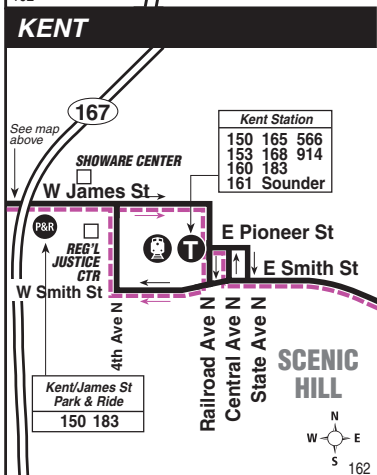

September 17, 2022 thru
March 17, 2023

Del 17 de septiembre de 2022
al 17 de marzo de 2023

162

Lake Meridian, Kent, Downtown Seattle

This route does not operate on weekends or holidays.

MAP LEGEND / LEYENDA DEL MAPA

Route 162 Monday thru Friday to Downtown Seattle

Servicio de lunes a viernes al centro de Seattle

	Kent East Hill			Downtown Seattle	
Lake Meridian P&R	SE 256th St & 101st Ave SE	Kent Station Bay 8	I-5 & Kent Des Moines Fwy Station	2nd Ave & Pike St	2nd Ave Ext S & S Jackson St
Stop #60453	Stop #62198	Stop #57458	Stop #58782	Stop #300	Stop #390
4:52	4:59	5:06	5:20	5:48†	5:52†
5:12	5:19	5:26	5:40	6:08†	6:13†
5:32	5:39	5:46	6:00	6:28†	6:33†
6:02	6:09	6:17	6:31	7:03†	7:09†
6:32	6:40	6:49	7:04	7:36†	7:44†
6:55	7:03	7:12	7:27	8:02†	8:10†
7:19	7:27	7:36	7:51	8:26†	8:34†
7:39	7:47	7:55	8:09	8:42†	8:48†

† Estimated time.

Route 162 Monday thru Friday to Lake Meridian

Servicio de lunes a viernes a Lake Meridian

Downtown Seattle				Kent East Hill		
2nd Ave & Bell St	2nd Ave & Pike St	2nd Ave Ext S & S Jackson St	Kent Des Moines Rd & I-5	Kent Station Bay 5	SE 256th St & 101st Ave SE	Lake Meridian P&R
Stop #250	Stop #300	Stop #390	Stop #53508	Stop #57455	Stop #62234	Stop #60453
3:27	3:30	3:36†	4:05†	4:21†	4:29†	4:40†
3:57	4:00	4:06†	4:35†	4:51†	4:59†	5:08†
4:27	4:30	4:36†	5:04†	5:20†	5:27†	5:36†
4:47	4:50	4:55†	5:23†	5:39†	5:46†	5:55†
5:07	5:10	5:15†	5:43†	5:59†	6:06†	6:15†
5:27	5:30	5:35†	6:01†	6:15†	6:22†	6:31†
6:02	6:05	6:10†	6:34†	6:46†	6:52†	7:01†