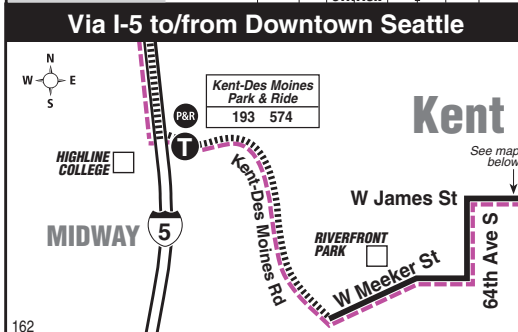

September 17, 2022 thru
March 17, 2023

Del 17 de septiembre de 2022
al 17 de marzo de 2023

162

Lake Meridian, Kent, Downtown Seattle

This route does not operate on weekends or holidays.

MAP LEGEND / LEYENDA DEL MAPA

Route 162 Monday thru Friday to Downtown Seattle

Servicio de lunes a viernes al centro de Seattle

	Kent East Hill			Downtown Seattle	
Lake Meridian P&R	SE 256th St & 101st Ave SE	Kent Station Bay 8	I-5 & Kent Des Moines Fwy Station	2nd Ave & Pike St	2nd Ave Ext S & S Jackson St
Stop #60453	Stop #62198	Stop #57458	Stop #58782	Stop #300	Stop #390
4:52	4:59	5:06	5:20	5:48†	5:52†
5:12	5:19	5:26	5:40	6:08†	6:13†
5:32	5:39	5:46	6:00	6:28†	6:33†
6:02	6:09	6:17	6:31	7:03†	7:09†
6:32	6:40	6:49	7:04	7:36†	7:44†
6:55	7:03	7:12	7:27	8:02†	8:10†
7:19	7:27	7:36	7:51	8:26†	8:34†
7:39	7:47	7:55	8:09	8:42†	8:48†

† Estimated time.

Route 162 Monday thru Friday to Lake Meridian

Servicio de lunes a viernes a Lake Meridian

Downtown Seattle				Kent East Hill		
2nd Ave & Bell St	2nd Ave & Pike St	2nd Ave Ext S & S Jackson St	Kent Des Moines Rd & I-5	Kent Station Bay 5	SE 256th St & 101st Ave SE	Lake Meridian P&R
Stop #250	Stop #300	Stop #390	Stop #53508	Stop #57455	Stop #62234	Stop #60453
3:27	3:30	3:36†	4:05†	4:21†	4:29†	4:40†
3:57	4:00	4:06†	4:35†	4:51†	4:59†	5:08†
4:27	4:30	4:36†	5:04†	5:20†	5:27†	5:36†
4:47	4:50	4:55†	5:23†	5:39†	5:46†	5:55†
5:07	5:10	5:15†	5:43†	5:59†	6:06†	6:15†
5:27	5:30	5:35†	6:01†	6:15†	6:22†	6:31†
6:02	6:05	6:10†	6:34†	6:46†	6:52†	7:01†