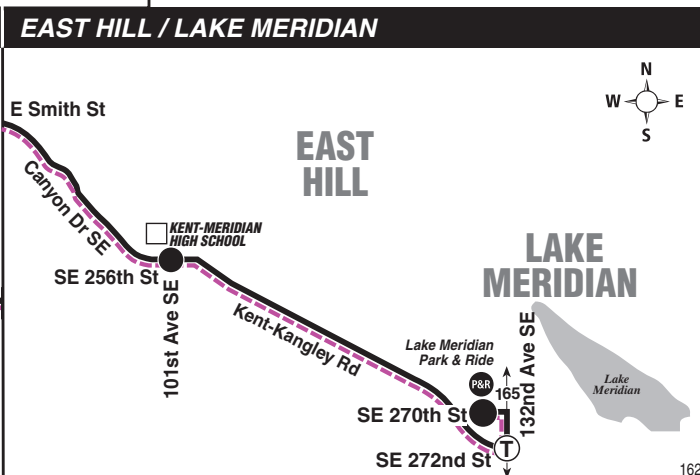

September 17, 2022 thru
March 17, 2023

Del 17 de septiembre de 2022
al 17 de marzo de 2023

162

Lake Meridian, Kent, Downtown Seattle

This route does not operate on weekends or holidays.

MAP LEGEND / LEYENDA DEL MAPA

Route 162 Monday thru Friday to Downtown Seattle

Servicio de lunes a viernes al centro de Seattle

	Kent East Hill			Downtown Seattle	
Lake Meridian P&R	SE 256th St & 101st Ave SE	Kent Station Bay 8	I-5 & Kent Des Moines Fwy Station	2nd Ave & Pike St	2nd Ave Ext S & S Jackson St
Stop #60453	Stop #62198	Stop #57458	Stop #58782	Stop #300	Stop #390
4:52	4:59	5:06	5:20	5:48†	5:52†
5:12	5:19	5:26	5:40	6:08†	6:13†
5:32	5:39	5:46	6:00	6:28†	6:33†
6:02	6:09	6:17	6:31	7:03†	7:09†
6:32	6:40	6:49	7:04	7:36†	7:44†
6:55	7:03	7:12	7:27	8:02†	8:10†
7:19	7:27	7:36	7:51	8:26†	8:34†
7:39	7:47	7:55	8:09	8:42†	8:48†

† Estimated time.

Route 162 Monday thru Friday to Lake Meridian

Servicio de lunes a viernes a Lake Meridian

Downtown Seattle				Kent East Hill		
2nd Ave & Bell St	2nd Ave & Pike St	2nd Ave Ext S & S Jackson St	Kent Des Moines Rd & I-5	Kent Station Bay 5	SE 256th St & 101st Ave SE	Lake Meridian P&R
Stop #250	Stop #300	Stop #390	Stop #53508	Stop #57455	Stop #62234	Stop #60453
3:27	3:30	3:36†	4:05†	4:21†	4:29†	4:40†
3:57	4:00	4:06†	4:35†	4:51†	4:59†	5:08†
4:27	4:30	4:36†	5:04†	5:20†	5:27†	5:36†
4:47	4:50	4:55†	5:23†	5:39†	5:46†	5:55†
5:07	5:10	5:15†	5:43†	5:59†	6:06†	6:15†
5:27	5:30	5:35†	6:01†	6:15†	6:22†	6:31†
6:02	6:05	6:10†	6:34†	6:46†	6:52†	7:01†