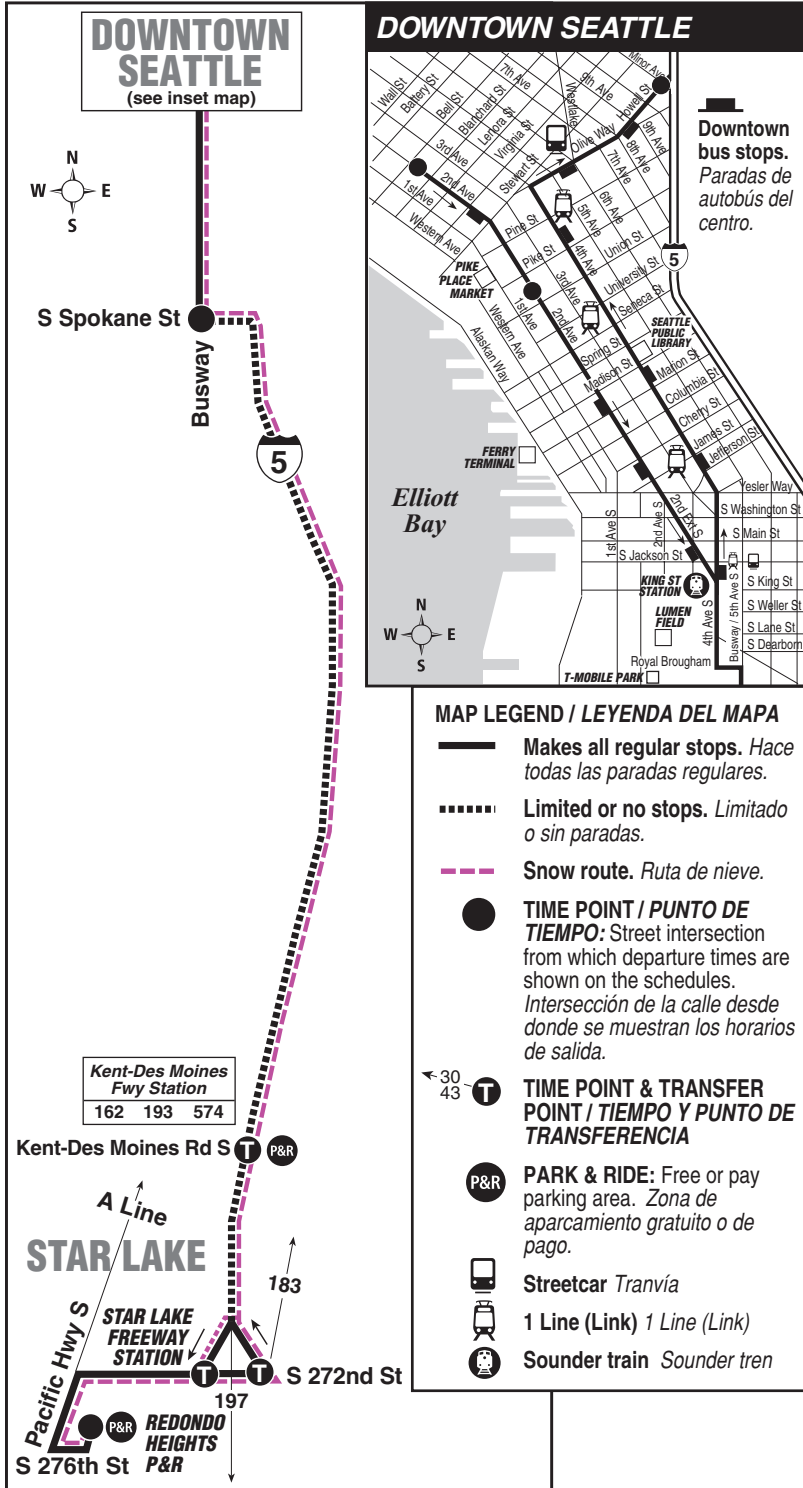

September 17, 2022 thru
March 17, 2023

Del 17 de septiembre de 2022
al 17 de marzo de 2023

190

Redondo Heights, Star Lake, Kent-Des Moines P&R, Downtown Seattle

This route does not operate on weekends or holidays.

Snow/ Emergency Service

Servicio en caso de nieve o emergencia

During most snow conditions, this bus will follow the special snow routing shown on the map. If Metro declares an emergency, the bus will not operate. Visit kingcounty.gov/metro/snow to register for **Transit Alerts** and to learn more.

Route 190 Monday thru Friday to Downtown Seattle

Servicio de lunes a viernes al centro de Seattle

	Star Lake		SODO	Downtown Seattle	
Redondo Heights P&R	I-5 & S 272 St Fwy Sta	I-5 & Kent Des Moines Fwy Station	SODO Busway & S Spokane St	4th Ave S & S Jackson St	Howell St & Minor Ave
Stop #60747	Stop #47972	Stop #58782	Stop #99252	Stop #620	Stop #1010
5:52	5:58	6:04	6:25‡	6:33‡	6:44‡
6:32	6:38	6:44	7:06‡	7:14‡	7:26‡
6:47	6:53	6:59	7:21‡	7:29‡	7:41‡
7:02	7:08	7:14	7:37‡	7:45‡	7:57‡

Route 190 Monday thru Friday to Redondo Heights

Servicio de lunes a viernes a Redondo Heights

Downtown Seattle		SODO		Star Lake	
2nd Ave & Bell St	2nd Ave & Pike St	SODO Busway & S Spokane St	I-5 & Kent Des Moines Fwy Sta	I-5 & S 272nd St Fwy Sta	Redondo Heights P&R
Stop #250	Stop #300	Stop #99253	Stop #53504	Stop #47970	Stop #60747
3:23	3:26	3:40‡	4:05	4:10‡	4:18‡
3:58	4:01	4:16‡	4:41	4:46‡	4:55‡
4:23	4:26	4:41‡	5:06	5:11‡	5:19‡
4:58	5:01	5:15‡	5:38	5:43‡	5:49‡