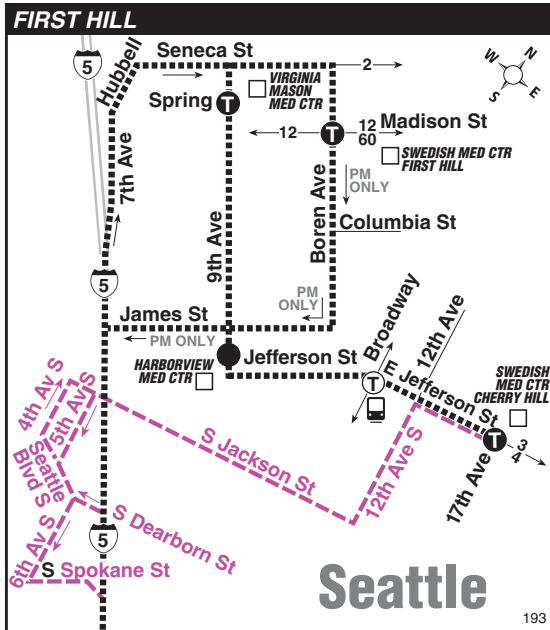

September 17, 2022 thru March 17, 2023

Del 17 de septiembre de 2022 al 17 de marzo de 2023

193

Federal Way, Star Lake, Kent-Des Moines Freeway Station, Tukwila P&R, First Hill

This route does not operate on weekends or holidays.

Express Service Information

To First Hill: Stops at Federal Way Park & Ride; Federal Way Transit Center; on S 317th St at 26th Ave S; Star Lake Freeway Station (I-5 at S 272nd St); at I-5 & Kent-Des Moines Freeway Station; southbound on Interurban Ave S at 48th Ave S; northbound on Interurban Ave S at 52nd Ave S; on Seneca St at 8th Ave; on 9th Ave at Spring St, Marion St, Cherry St and Jefferson St; and on E Jefferson St at Broadway, 12th Ave and 17th Ave.

To Federal Way: Stops on E Jefferson St at 18th Ave and 12th Ave; on Jefferson St at Broadway and 9th Ave; on 9th Ave at Spring St; on Boren Ave at Seneca St, Madison St and Columbia St; northbound on Interurban Ave S at 52nd Ave S and 48th Ave S; at I-5 & Kent-Des Moines Freeway Station; at Star Lake Freeway Station (I-5 & S 272nd); on S 317th St at 26th Ave S; at Federal Way Transit Center and Federal Way Park & Ride.