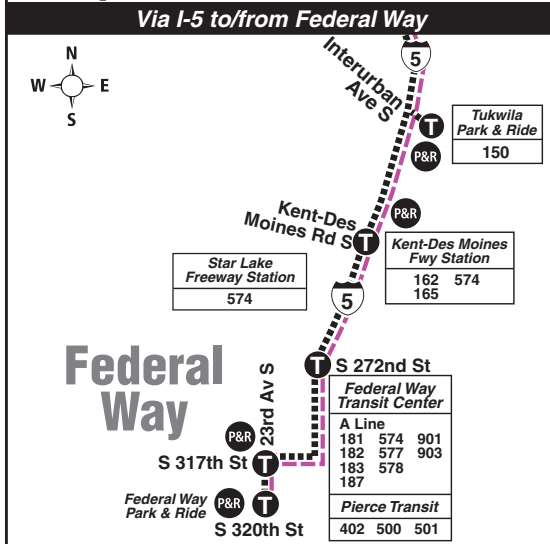

Express Service Information

To First Hill: Stops at Federal Way Park & Ride; Federal Way Transit Center; on S 317th St at 26th Ave S; Star Lake Freeway Station (I-5 at S 272nd St); at I-5 & Kent-Des Moines Freeway Station; southbound on Interurban Ave S at 48th Ave S; northbound on Interurban Ave S at 52nd Ave S; on Seneca St at 8th Ave; on 9th Ave at Spring St, Marion St, Cherry St and Jefferson St; and on E Jefferson St at Broadway, 12th Ave and 17th Ave.

To Federal Way: Stops on E Jefferson St at 18th Ave and 12th Ave; on Jefferson St at Broadway and 9th Ave; on 9th Ave at Spring St; on Boren Ave at Seneca St, Madison St and Columbia St; northbound on Interurban Ave S at 52nd Ave S and 48th Ave S; at I-5 & Kent-Des Moines Freeway Station; at Star Lake Freeway Station (I-5 & S 272nd); on S 317th St at 26th Ave S; at Federal Way Transit Center and Federal Way Park & Ride.

x Express Trip.
† Estimated time.

Route 193 Monday thru Friday to Federal Way Park & Ride

Servicio de lunes a viernes a Federal Way Park & Ride

Cherry Hill	First Hill		Tukwila P&R		Star Lake		
E Jefferson St & 17th Ave	9th Ave & Spring St	Boren Ave & Madison St	Interurban Ave S & 52nd Ave S	I-5 & Kent Des Moines Fwy Sta	I-5 & S 272nd St Fwy Sta	Federal Way TC Bay 2	Federal Way S 320 P&R Bay 2
Stop #12805	Stop #41955	Stop #11085	Stop #80710	Stop #53504	Stop #47970	Stop #80432	Stop #83752
3:09x	3:18x	3:21x	3:45x†	4:03x†	4:08x†	4:17x†	4:23x†
3:39x	3:49x	3:52x	4:16x†	4:34x†	4:39x†	4:48x†	4:54x†
3:47x	3:57x	4:00x	4:24x†	4:42x†	4:47x†	4:56x†	5:02x†
4:09x	4:19x	4:22x	4:46x†	5:04x†	5:09x†	5:18x†	5:24x†
4:39x	4:49x	4:52x	5:16x†	5:34x†	5:39x†	5:48x†	5:54x†
5:09x	5:19x	5:22x	5:46x†	6:02x†	6:06x†	6:13x†	6:19x†
5:39x	5:48x	5:51x	6:12x†	6:25x†	6:29x†	6:36x†	6:42x†
6:09x	6:16x	6:19x	6:36x†	6:49x†	6:52x†	6:59x†	7:05x†
7:40x	7:47x	7:50x	8:06x†	8:17x†	8:20x†	8:27x†	8:32x†