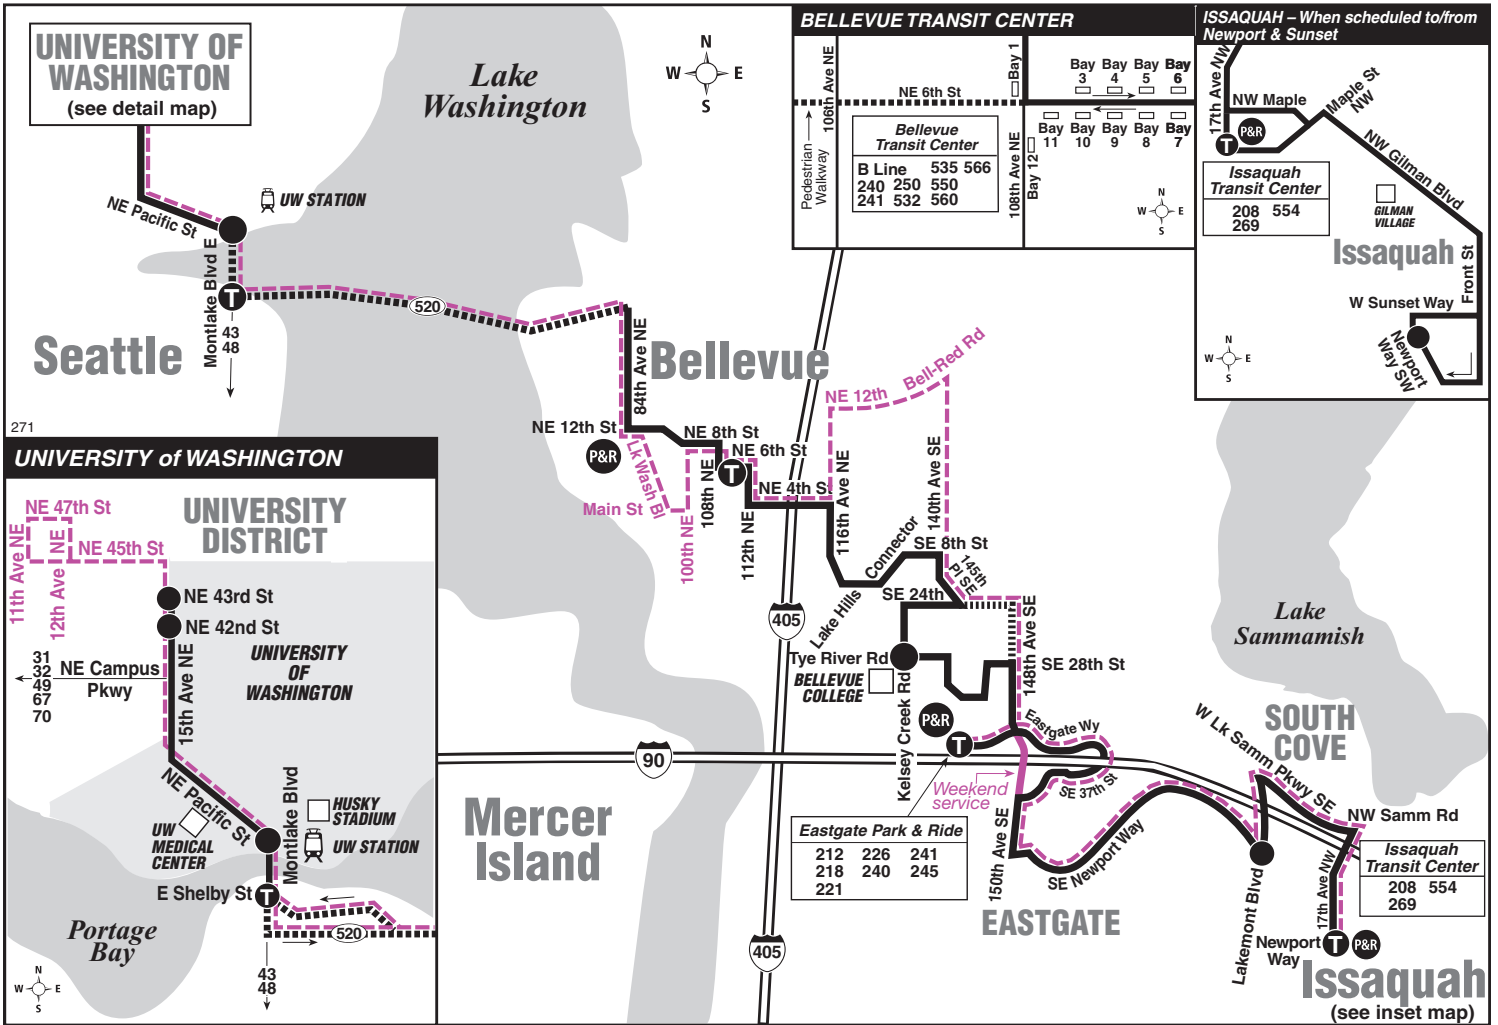

September 17, 2022
thru March 17, 2023

Del 17 de septiembre de
2022 al 17 de marzo de
2023

271

Issaquah, Eastgate, Bellevue College,
Bellevue Transit Center, Medina, University District

MAP LEGEND / LEYENDA DEL MAPA

- Makes all regular stops. *Hace todas las paradas regulares.*
- Snow route. *Ruta de nieve.*
- Limited or no stops. *Limitado o sin paradas.*
- Routing for trips not serving Bellevue College. *Enrutamiento para viajes que no prestan servicios en Bellevue College.*
- TIME POINT / PUNTO DE TIEMPO: Street intersection from which departure times are shown on the schedules. *Intersección de la calle desde donde se muestran los horarios de salida.*
- TIME POINT & TRANSFER POINT / TIEMPO Y PUNTO DE TRANSFERENCIA
- PARK & RIDE: Free or pay parking area. *Zona de aparcamiento gratuito o de pago.*
- Landmark *El punto de referencia.*
- 1 Line (Link) 1 Line (Link)

Special Service Information

Weekend Service Note

On weekends, Route 271 service in Eastgate operates via SE 24th St and 148th Ave SE and **does not serve the Bellevue College campus.** Service also **does NOT operate** on SE Eastgate Way, SE 35th Pl or SE 37th St between 150th Ave SE & SE Eastgate Way and SE 37th St & 150th Ave SE. Service remains on 150th Ave SE (see main map)