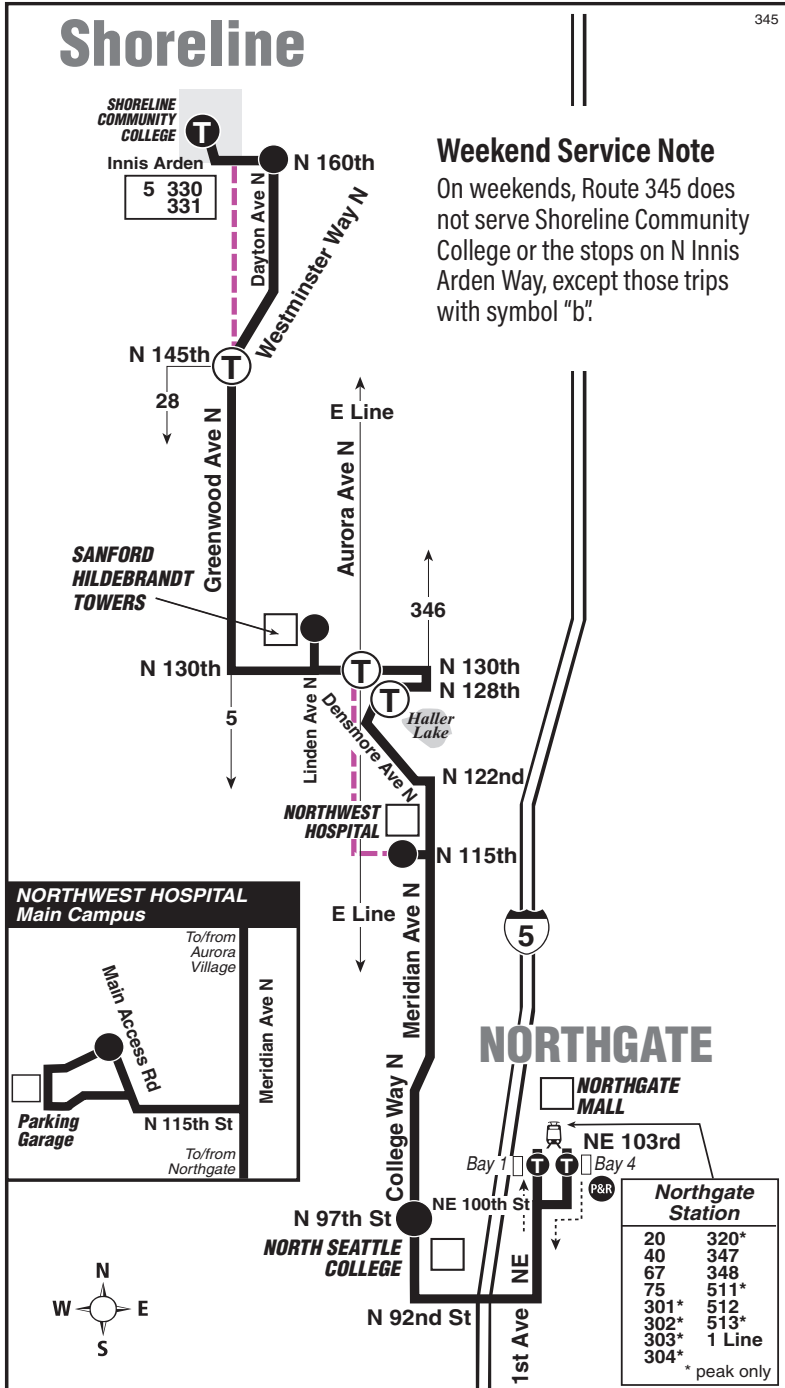

September 17, 2022 thru March 17, 2023

Del 17 de septiembre de 2022 al 17 de marzo de 2023

# 345

Shoreline Community College, Haller Lake, Northwest Hospital, North Seattle College, Northgate

**MAP LEGEND**

- Makes all regular stops. *Hace todas las paradas regulares.*
- Snow route. *Ruta de nieve.*
- TIME POINT / PUNTO DE TIEMPO:** Street intersection from which departure times are shown on the schedules. *Intersección de la calle desde donde se muestran los horarios de salida.*
- TRANSFER POINT / PUNTO DE TRANSFERENCIA:** Route intersection for transferring to indicated route(s). *Intersección de ruta para la transferencia para indicar la ruta o rutas.*
- TIME POINT & TRANSFER POINT / TIEMPO Y PUNTO DE TRANSFERENCIA**
- PARK & RIDE:** Free or pay parking area. *Zona de Zona de aparcamiento gratuito o de pago.*
- Landmark** *El punto de referencia.*
- 1 Line (Link) 1 Line (Link)**

**Special Service Information**

Route 345 from Northgate, upon reaching Shoreline Community College, becomes Route 331 to Aurora Village. If your destination is Aurora Village, simply remain on the bus. Route 331 also continues from Aurora Village to Kenmore via Lake Forest Park (please refer to Route 331 timetable). Route 331 from Aurora Village to Shoreline Community College becomes Route 345 to Northgate upon reaching the college.