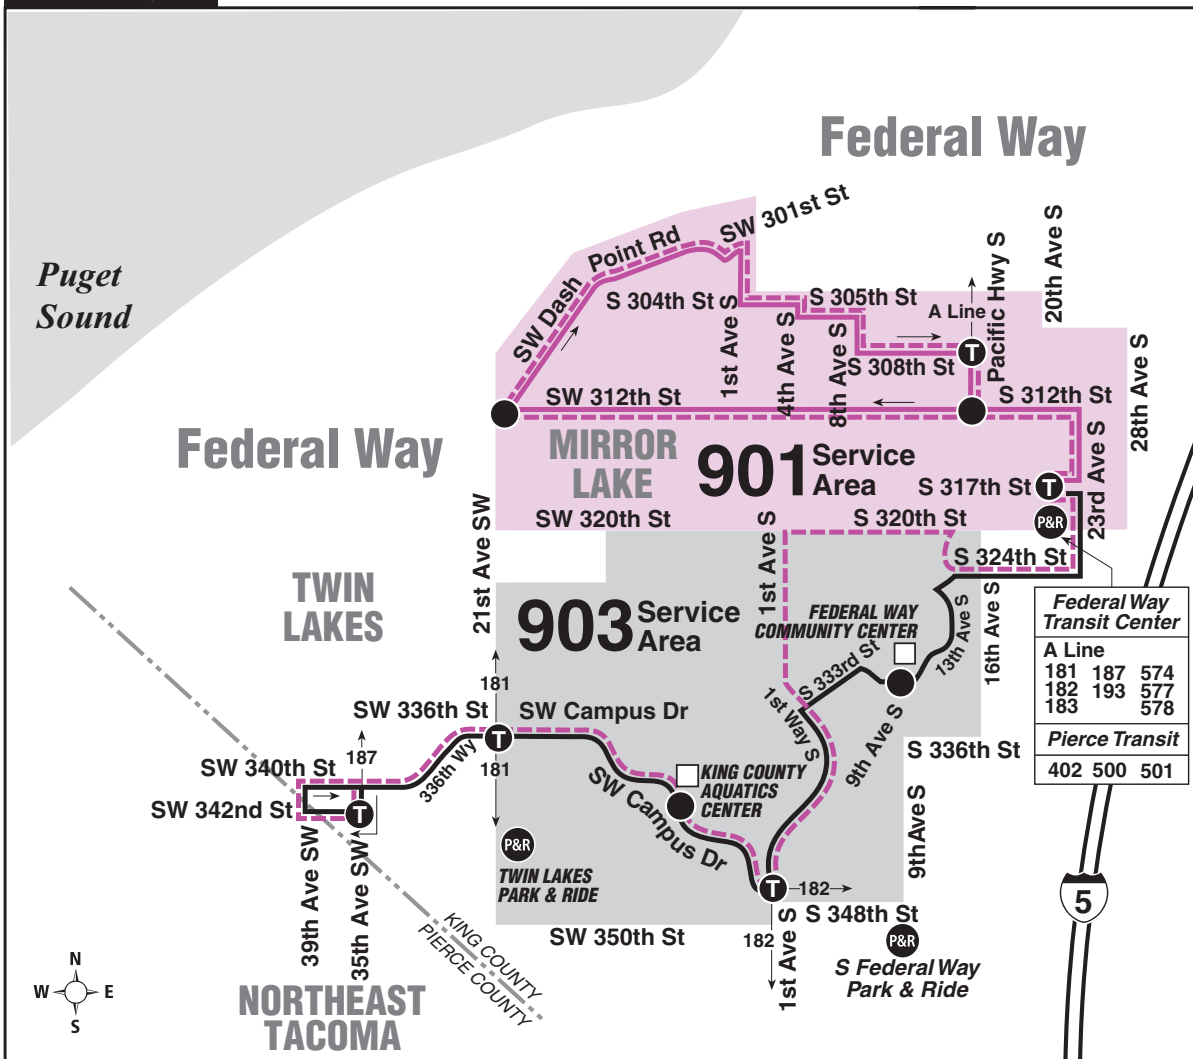

September 17, 2022 thru March 17, 2023

Del 17 de septiembre de 2022 al 17 de marzo de 2023

901, 903

DART

REVISED September 17, 2022

Federal Way, Mirror Lake, South Federal Way, Twin Lakes

903

Routes 901, 903

Route 901 Monday thru Friday to Mirror Lake, Federal Way Transit Center

Servicio de lunes a viernes a Mirror Lake, Federal Way Transit Center

Federal Way TC Bay 9	Federal Way S 312th St & Pacific Hwy S	Mirror Lake SW 312th St & SW Dash Point Rd	Federal Way Pacific Hwy S & S 308th St	Federal Way TC Bay 9
Stop #80439	Stop #80472	Stop #61830	Stop #61300	Stop #80439
5:07	5:10	5:15	5:25	5:34
5:37	5:40	5:45	5:55	6:04
6:07	6:10	6:15	6:25	6:34
6:37	6:40	6:45	6:55	7:04
7:07	7:10	7:15	7:25	7:34
7:37	7:40	7:45	7:55	8:04
8:07	8:10	8:15	8:25	8:34
8:37	8:40	8:45	8:55	9:04
9:07	9:10	9:15	9:25	9:34
9:37	9:40	9:45	9:55	10:04
10:07	10:10	10:15	10:25	10:34
10:37	10:40	10:45	10:55	11:04
11:07	11:10	11:15	11:25	11:34
11:37	11:40	11:45	11:55	12:04
12:07	12:11	12:16	12:26	12:35
12:37	12:41	12:46	12:56	1:05
1:15	1:19	1:24	1:34	1:43
1:45	1:49	1:54	2:04	2:15
2:15	2:19	2:24	2:34	2:45
2:45	2:49	2:54	3:04	3:15
3:15	3:19	3:24	3:34	3:45
3:45	3:49	3:54	4:04	4:15
4:15	4:19	4:24	4:34	4:45
4:47	4:51	4:56	5:06	5:17
5:15	5:19	5:24	5:34	5:45
5:45	5:49	5:54	6:04	6:15
6:30	6:34	6:39	6:49	7:00
7:15	7:18	7:23	7:32	7:41
8:15	8:18	8:23	8:32	8:41
9:15	9:18	9:23	9:32	9:41