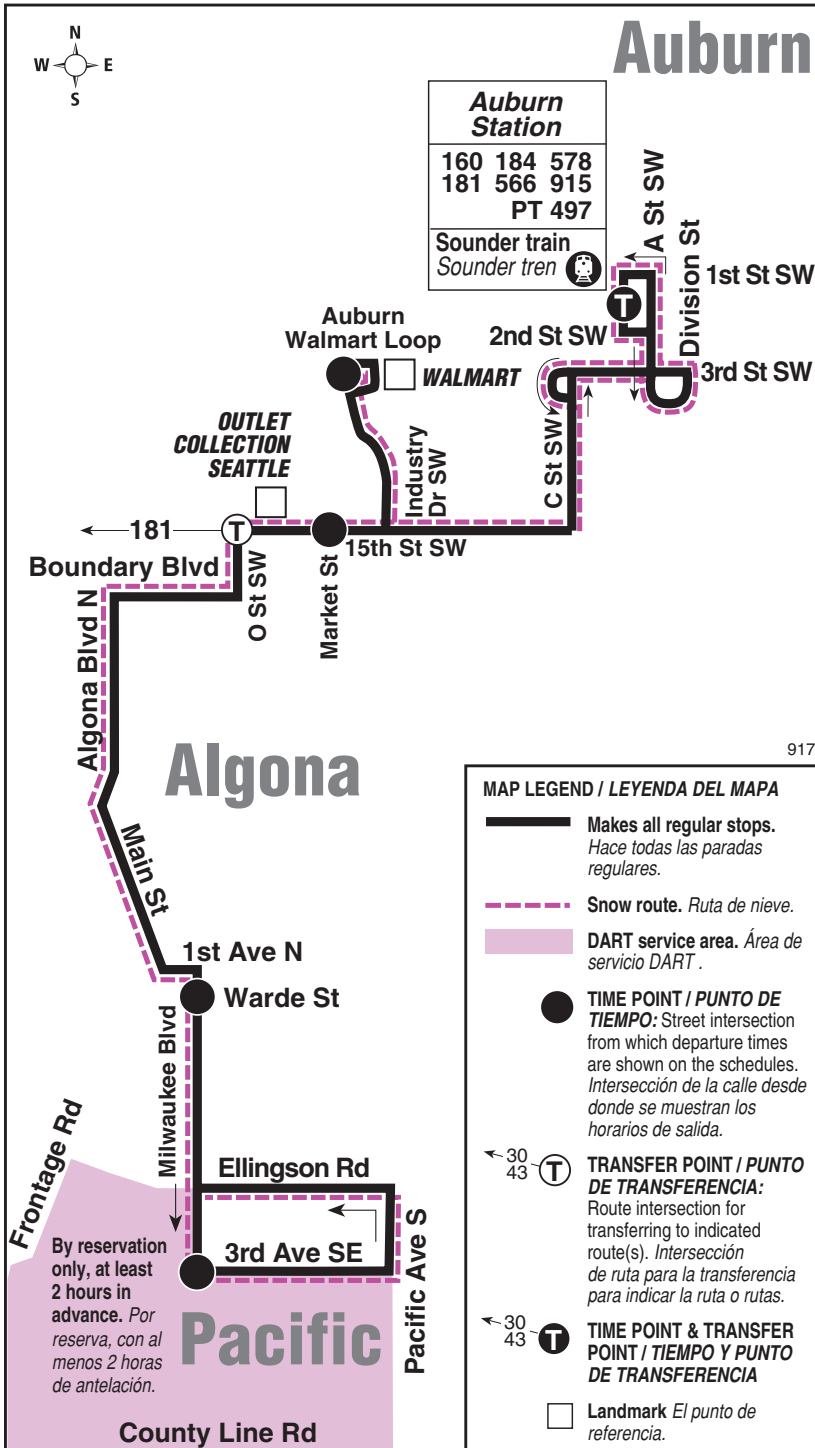

September 17, 2022  
thru March 17, 2023

Del 17 de septiembre de 2022  
al 17 de marzo de 2023

## Auburn, Algona, Pacific

### DART Service Information

Algona/Pacific accessible dial-a-ride transit (DART) offers you two transportation services: fixed and (limited) variable routing.

Route 917 provides DART service in portions of the Pacific/Algona area (see map) at the following times:

- Monday thru Friday (except holidays): 5 a.m. - 7 p.m.
- Saturday & Sunday: 8:30 a.m. - 5 p.m.

In addition, Route 917 provides DART service (deviations from the fixed route by request) in the portions of Algona/Pacific that are shaded on the map.