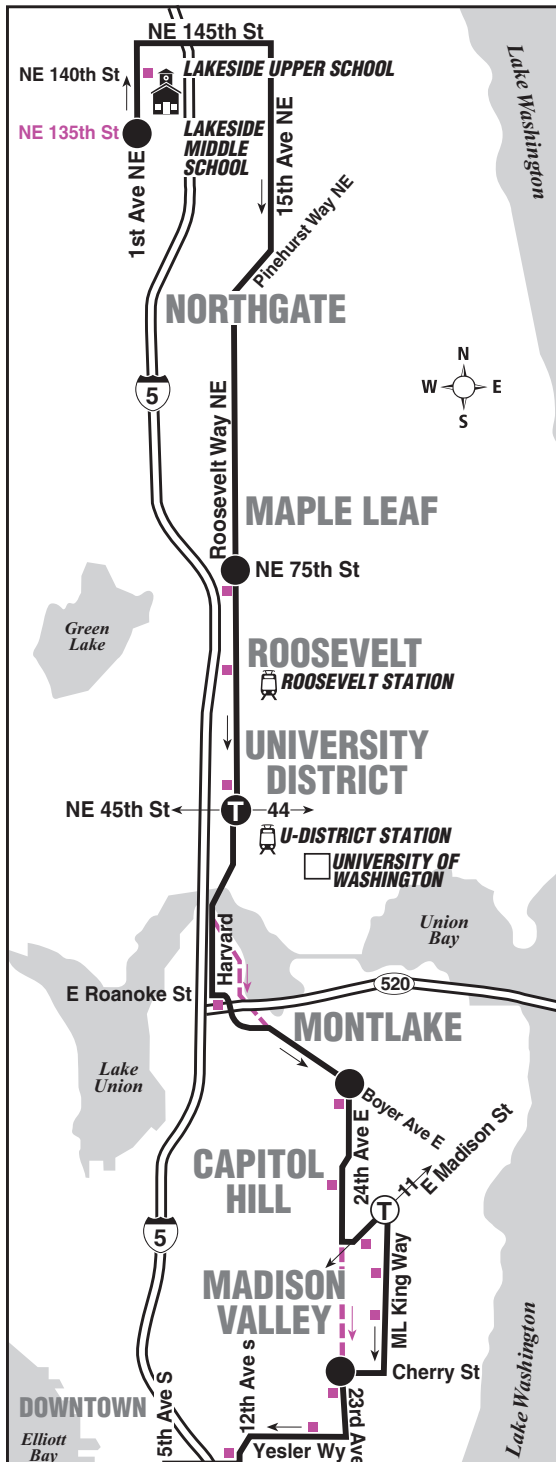

September 17, 2022 thru
March 17, 2023

Del 17 de septiembre de 2022 al 17 de
marzo de 2023

984

Serves Lakeside School

Roosevelt, University District, Montlake, Capitol Hill,
Madison Valley, Downtown Seattle

MAP LEGEND

- Makes all Route 984 stops (see bus stop list).
- Route deviation due to snow.
- Time Point Street intersection from which departure times are shown on the schedules.
- Transfer Point Route intersection for transferring to indicated route(s).
- Time Point & Transfer Point
- Landmark
- Bus stop (plus at streets shown in color; see bus stop list).
- 1 Line (Link)

Passenger Stops

Afternoon service only

- 1st Ave NE / NE 135th St (Lakeside Middle School)
- 1st Ave NE / NE 140th St (Lakeside Upper School)
- Roosevelt Way NE / NE 75th St
- Roosevelt Way NE / NE 65th St
- Roosevelt Way NE / NE 45th St
- E Roanoke St / 10th Ave E
- 24th Ave E / Boyer Ave E
- 23rd Ave E / E Aloha St
- E Madison St / 25th Ave E
- MLK Jr Way E / E Union St
- MLK Jr Way E / E Marion St
- 23rd Ave / E Cherry St
- E Yesler Way / 19th Ave
- S Jackson St / 12th Ave S
- 5th Ave S / S Weller St

Route 984 Monday thru Friday to Downtown Seattle

Servicio de lunes a viernes al centro de Seattle

Lakeside School	Roosevelt	University District	Montlake	Central District	Chinatown/Int'l District
1st Ave NE & NE 135th St	Roosevelt Way NE & NE 75th St	Roosevelt Way NE & NE 45th St	24th Ave E & Boyer Ave E	23rd Ave & E Cherry St	5th Ave S & S Weller St
Stop #75304	Stop #23390	Stop #9605	Stop #29249	Stop #12770	Stop #844
6:03x	6:21x‡	6:30x‡	6:41x‡	6:57x‡	7:08x‡
Bold PM time x Express Trip. ‡ Estimated time.					