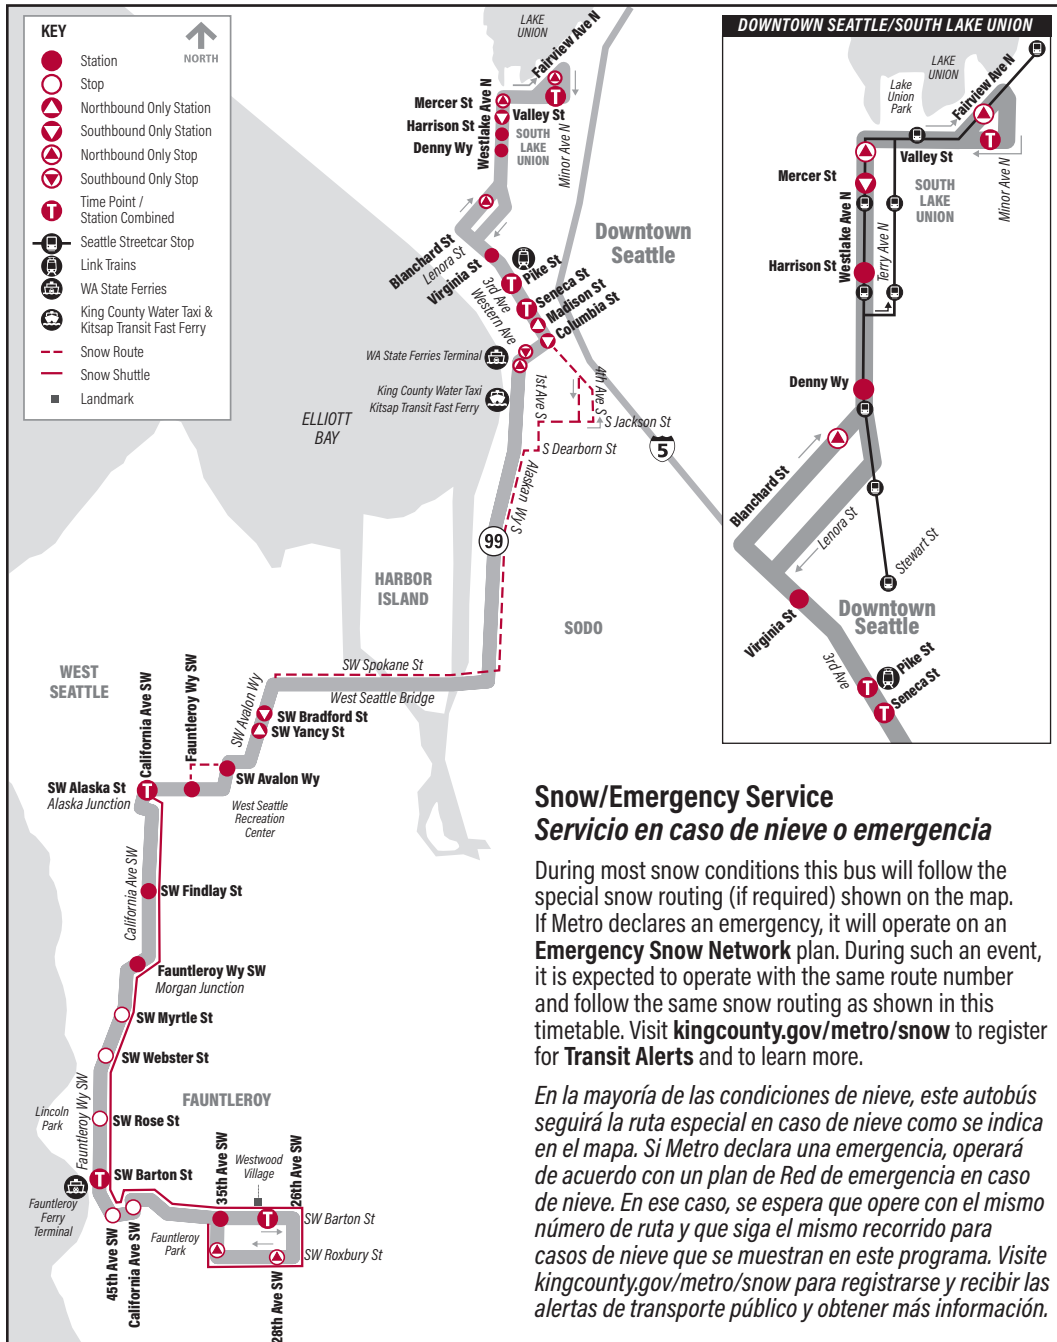

Westwood Village, Fauntleroy, Alaska Junction, West Seattle, Downtown Seattle, South Lake Union

What to Pay / Cuánto pagar

Adult (19 and older) <i>Adultos (19 años y mayor)</i>	\$2.75
Children and Youth (0-18 yrs) <i>Niños y jóvenes (0-18 años)</i>	FREE
ORCA LIFT Fare* <i>Tarifa ORCA LIFT*</i>	\$1.00
RRFP cardholders (registered seniors 65+, riders with disabilities, Medicare cardholders) Titulares de Regional Reduced Fare Permit (RRFP, Tarjeta Regional de Descuento), (adultos mayores de 65 años registrados, pasajeros con discapacidades, titulares de tarjetas de Medicare)	\$1.00