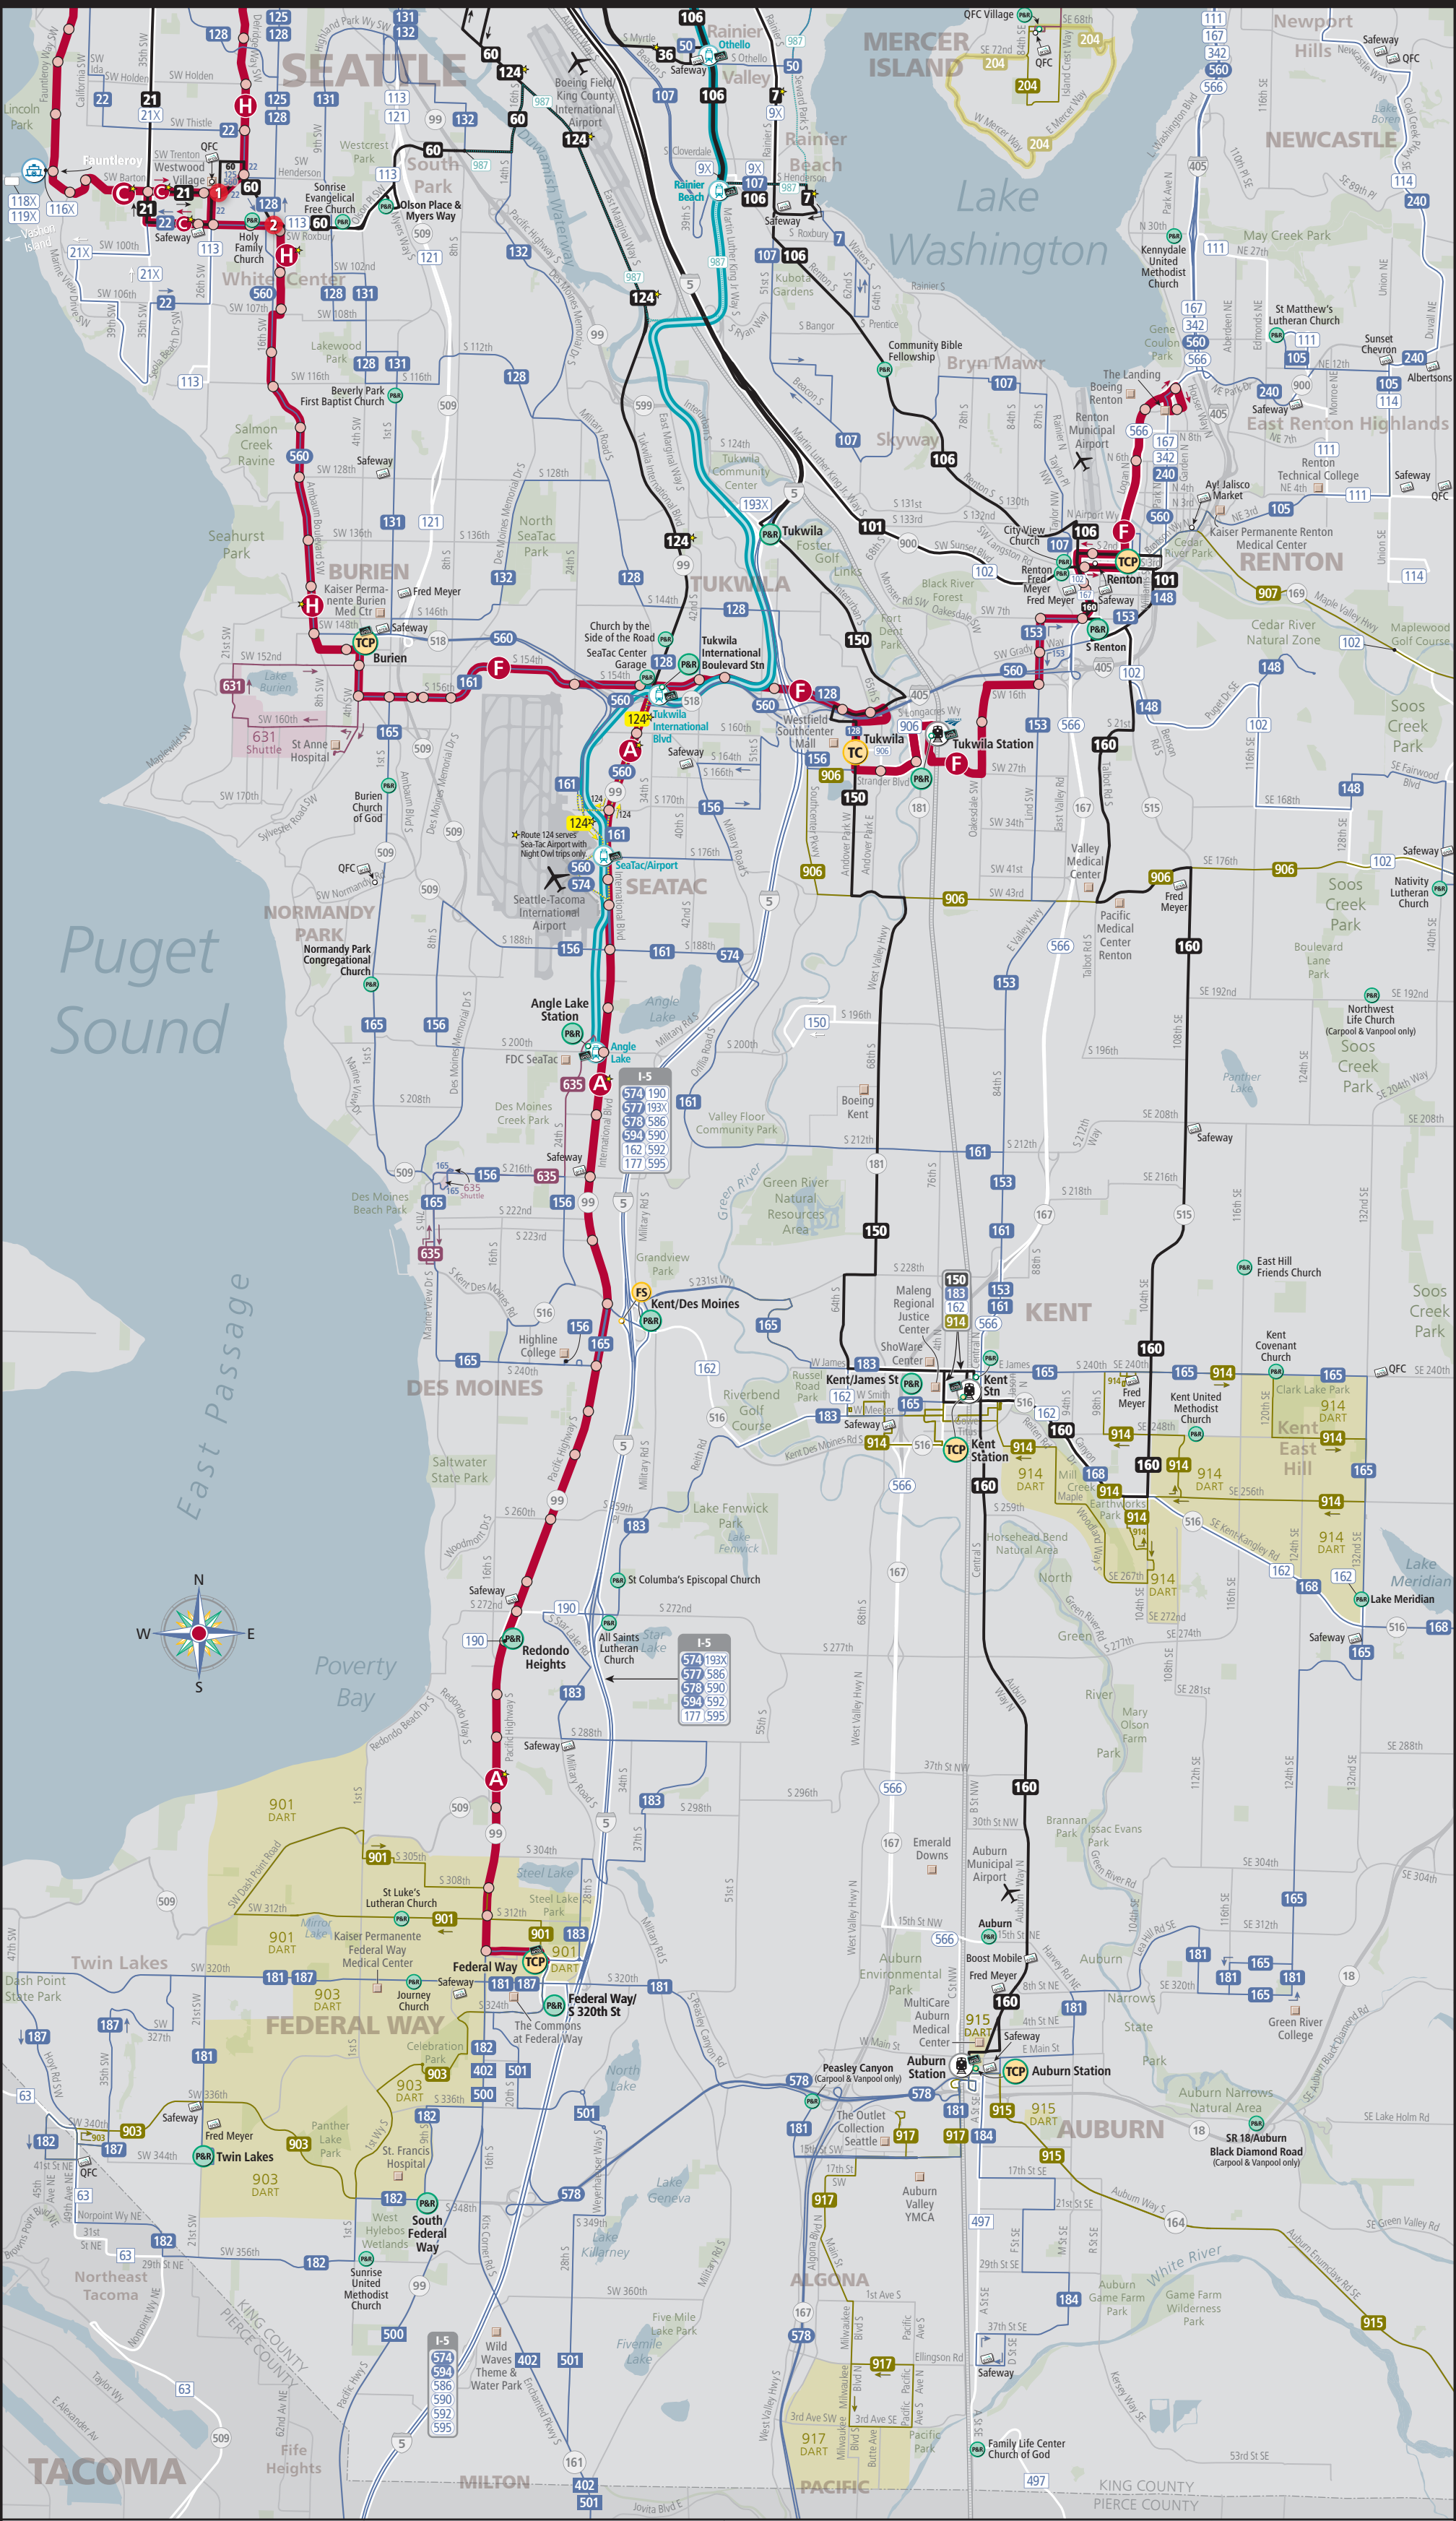

King County METRO Metro Transit System: Southwest Area

Bus Routes and Facilities

- A** RapidRide line and stop
- 150** frequent all-day route: every 15 minutes or less M-F, 6am-7pm*
*30 minutes or less M-F, 7pm-10pm, and weekends, 6am-10pm
- 180** all-day route
- 164** **168** all-day routes that combine for frequent service
- *** route includes Night Owl service
- 123** peak-only route
- 907** Dial-A-Ride Transit (DART): fixed route / flexible-service route / area
- 204** **907 DART** Community Shuttle: fixed route / flexible-service area
- 631** **631 Shuttle**

Reserve a ride off the fixed route.

Agencies

- Metro Transit (King County)
- Sound Transit (regional express routes)
- Pierce Transit (Pierce County)

Transit Center and Park & Ride

- TC** **TCP** transit center | with park & ride
- P&R** **PM** park & ride: more than | less than 250 spaces
- FS** freeway station
- I** major transfer point

Other Transit Services and Facilities

- Sounder commuter rail line and station (=**Amtrak**)
- Link light rail line and station: 1 Line
- Washington State Ferries route and terminal
- ORCA: vending machine | retailer

Selected Base Map Features

- 5** **520** interstate / state highway routes

In general, the designations "St" and "Ave" are not shown on this map. In King and Pierce counties "Streets" usually run east-west and "Avenues" usually run north-south.