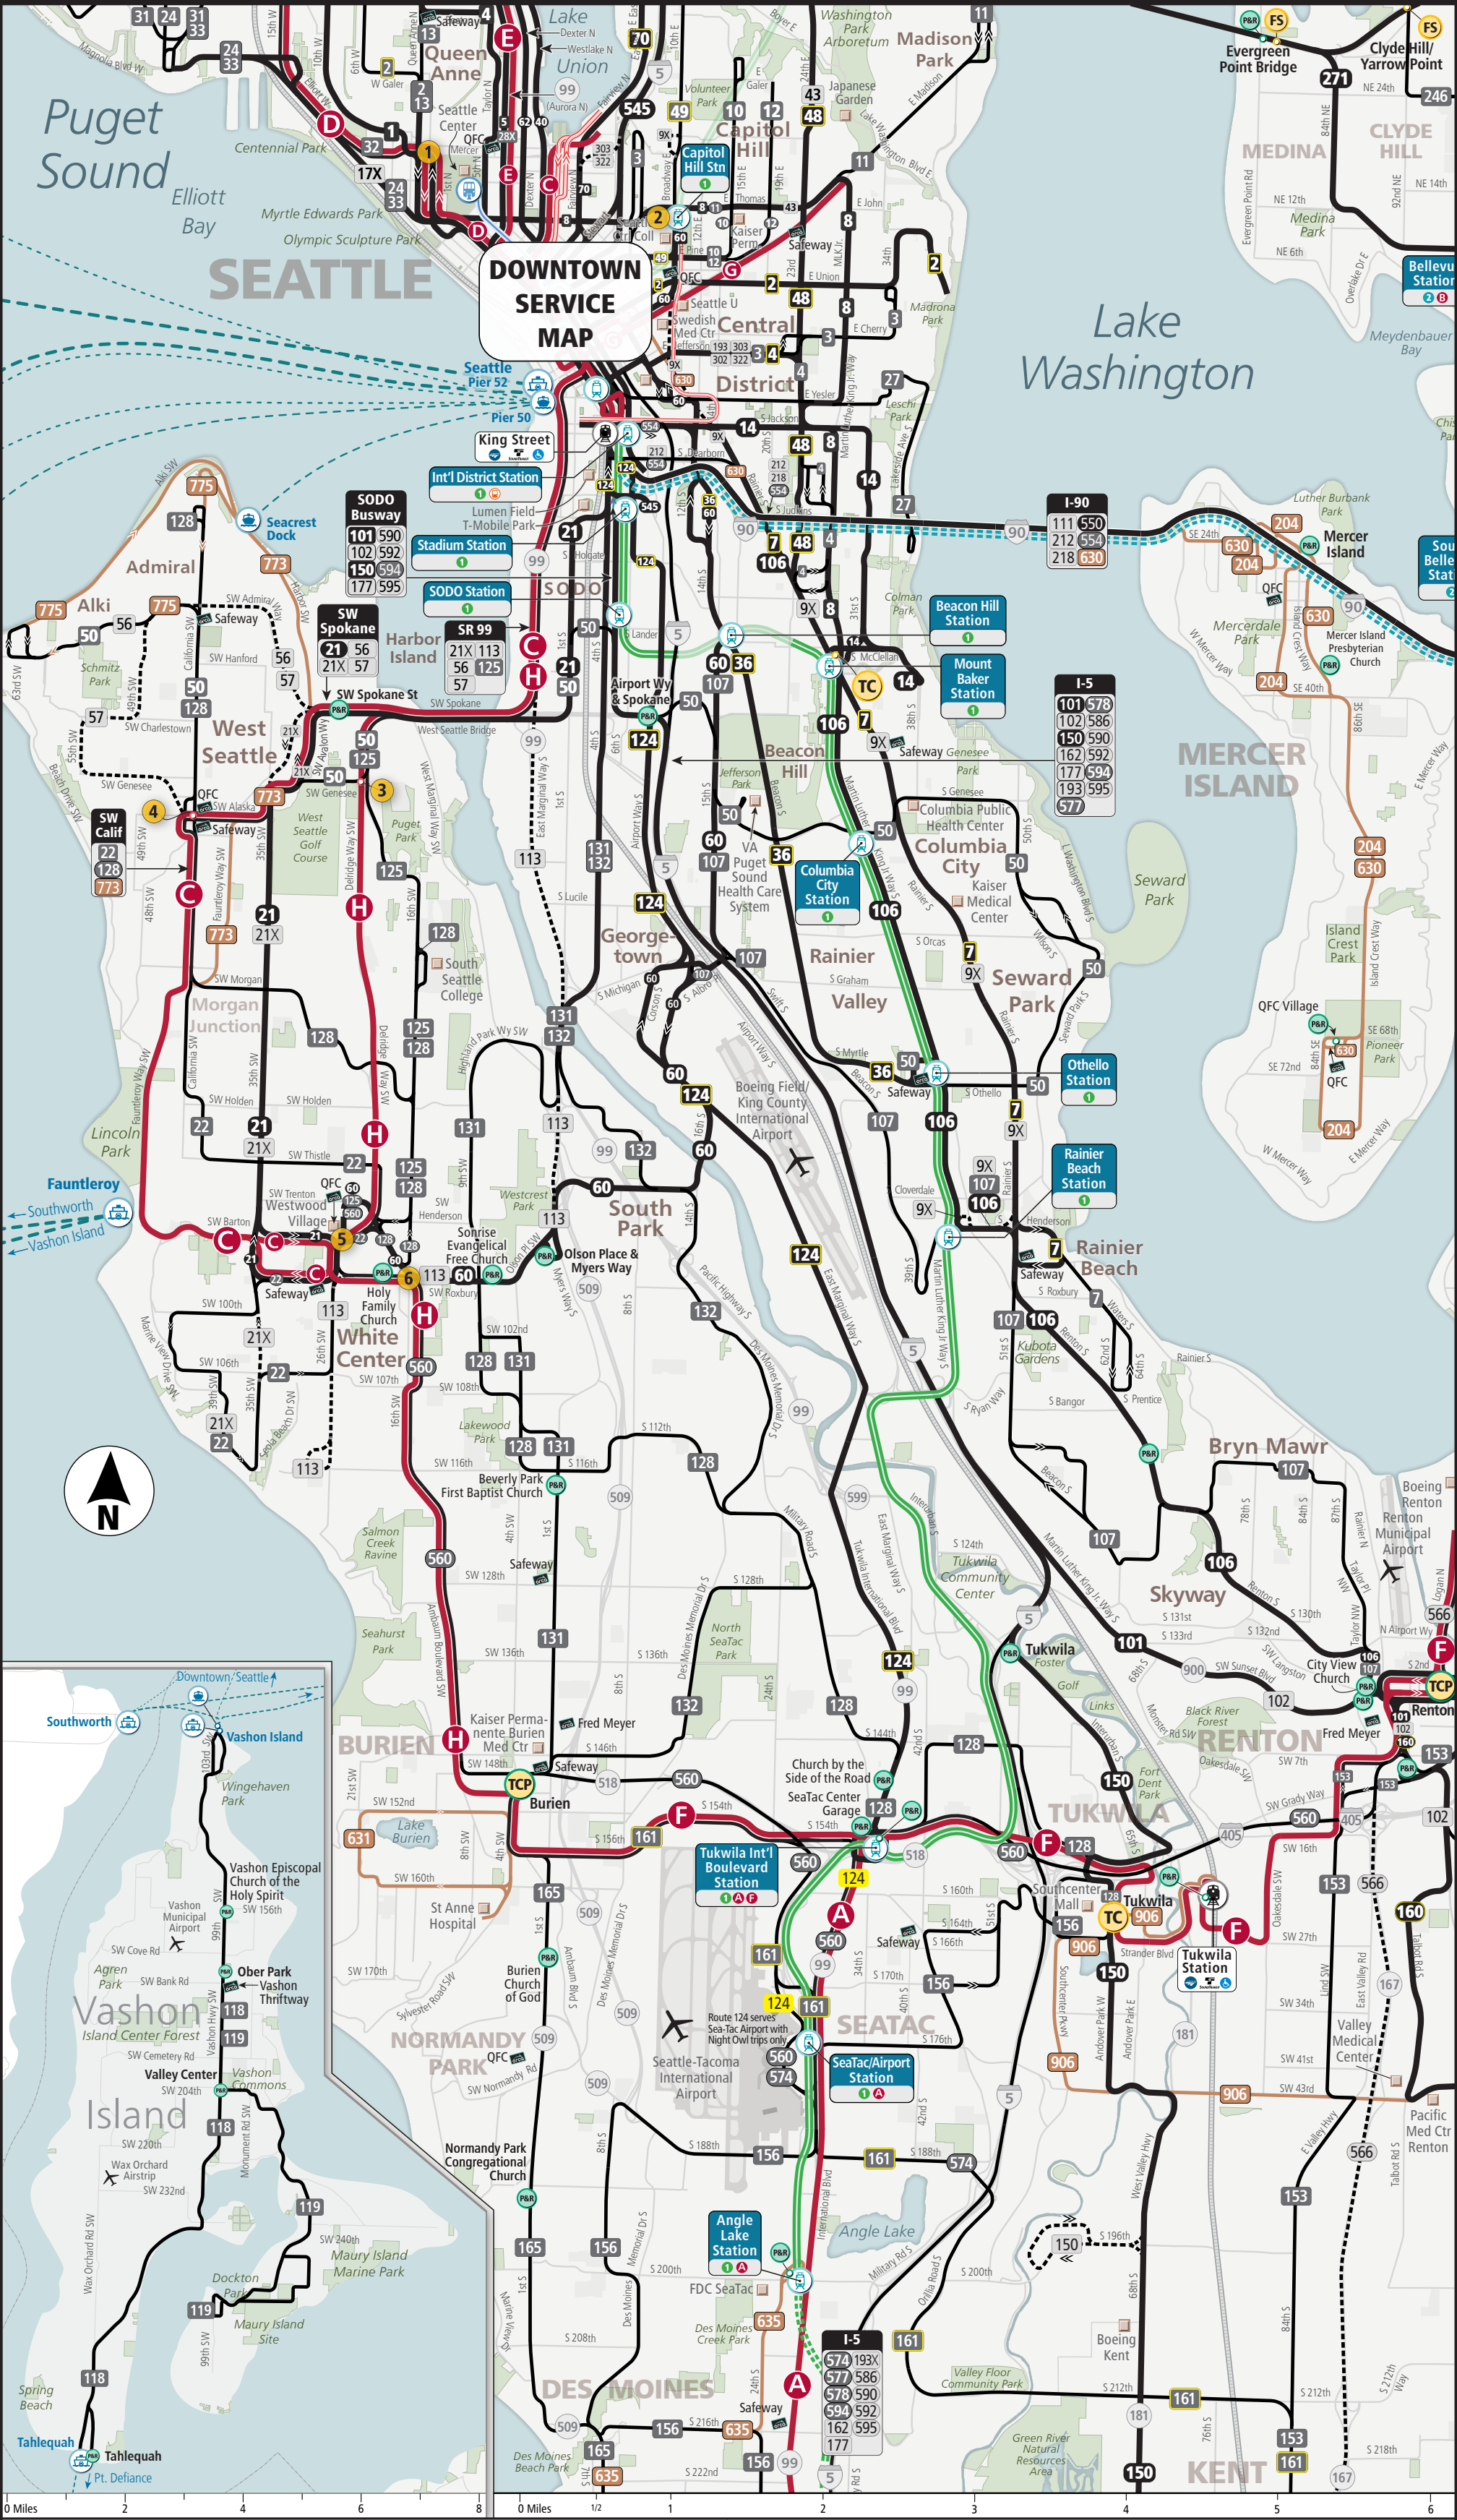

King County METRO Metro Transit System: Central Area

Bus Routes and Facilities	Other Transit Services and Facilities	Transit Service at Major Park & Rides and Other Transfer Points	Schedules vary—see timetables ST = Sound Transit, CT = Community Transit
RapidRide line	Sounder commuter rail line and station (Amtrak logo = Amtrak)	Burien Transit Center and Park & Ride	F H 131, 132, 161, 165, 631 ST 560
frequent all-day route (every 15 minutes or less until 6pm Mon–Fri)	Link light rail and station: 1 Line	Evergreen Point Park & Ride and Freeway Station	255, 257, 311 ST 542, 545
all-day route	Link light rail: 1 Line, Under Construction	Clyde Hill/Yarrow Point Freeway Station	246 Evergreen Pt only: CT 424
all-day routes that combine for frequent service	Link light rail: 2 Line, Under Construction	Mercer Island Park & Ride	204, 216, 630, 981, 989 ST 550, 554
route includes Night Owl service	Seattle Streetcar line	Renton Transit Center and Park & Ride	F 101, 105, 106, 107, 148, 153, 160, 240, 342, 907 ST 560, 566
peak-only route	Seattle Center Monorail line and station	South Renton Park & Ride	101, 102, 148, 153, 160
Dial-A-Ride Transit (DART) route/area	Washington State Ferries route and terminal	Tukwila International Boulevard Station P&R	1 F 124, 128
	King County Water Taxi route and terminal (passenger-only ferry)	Tukwila Park & Ride	150, 193
		Tukwila Station Park & Ride	F 906 (peak hours only) ST Sounder commuter rail (S)
TC TCP transit centers: no parking with park & ride	5 520 interstate / state highway routes	Mount Baker Transit Center	1 7, 8, 14, 48, 106
park & ride	MEDINA city	Rainier Beach Link Station	1 106, 107
freeway station	Admiral neighborhood	Tukwila Transit Center, Southcenter Mall	F 128, 150, 156, 906
major transfer point	landmark	1 Uptown (1st Ave N and Mercer St)	D 1, 2, 8, 13, 32
		2 Capitol Hill (Broadway/E Pine St/E Olive St)	1 8, 10, 11, 43, 49, 60
		3 Delridge (SW Genesee St and Delridge Way SW)	H 50, 125
		4 Alaska Junction (SW Alaska St and Calif. Ave SW)	C 50, 57, 128, 773
		5 Westwood Village	C H 21, 60, 125 ST 560
		6 White Center (SW Roxbury St and 16th Ave SW)	H 113, 60, 128 ST 560