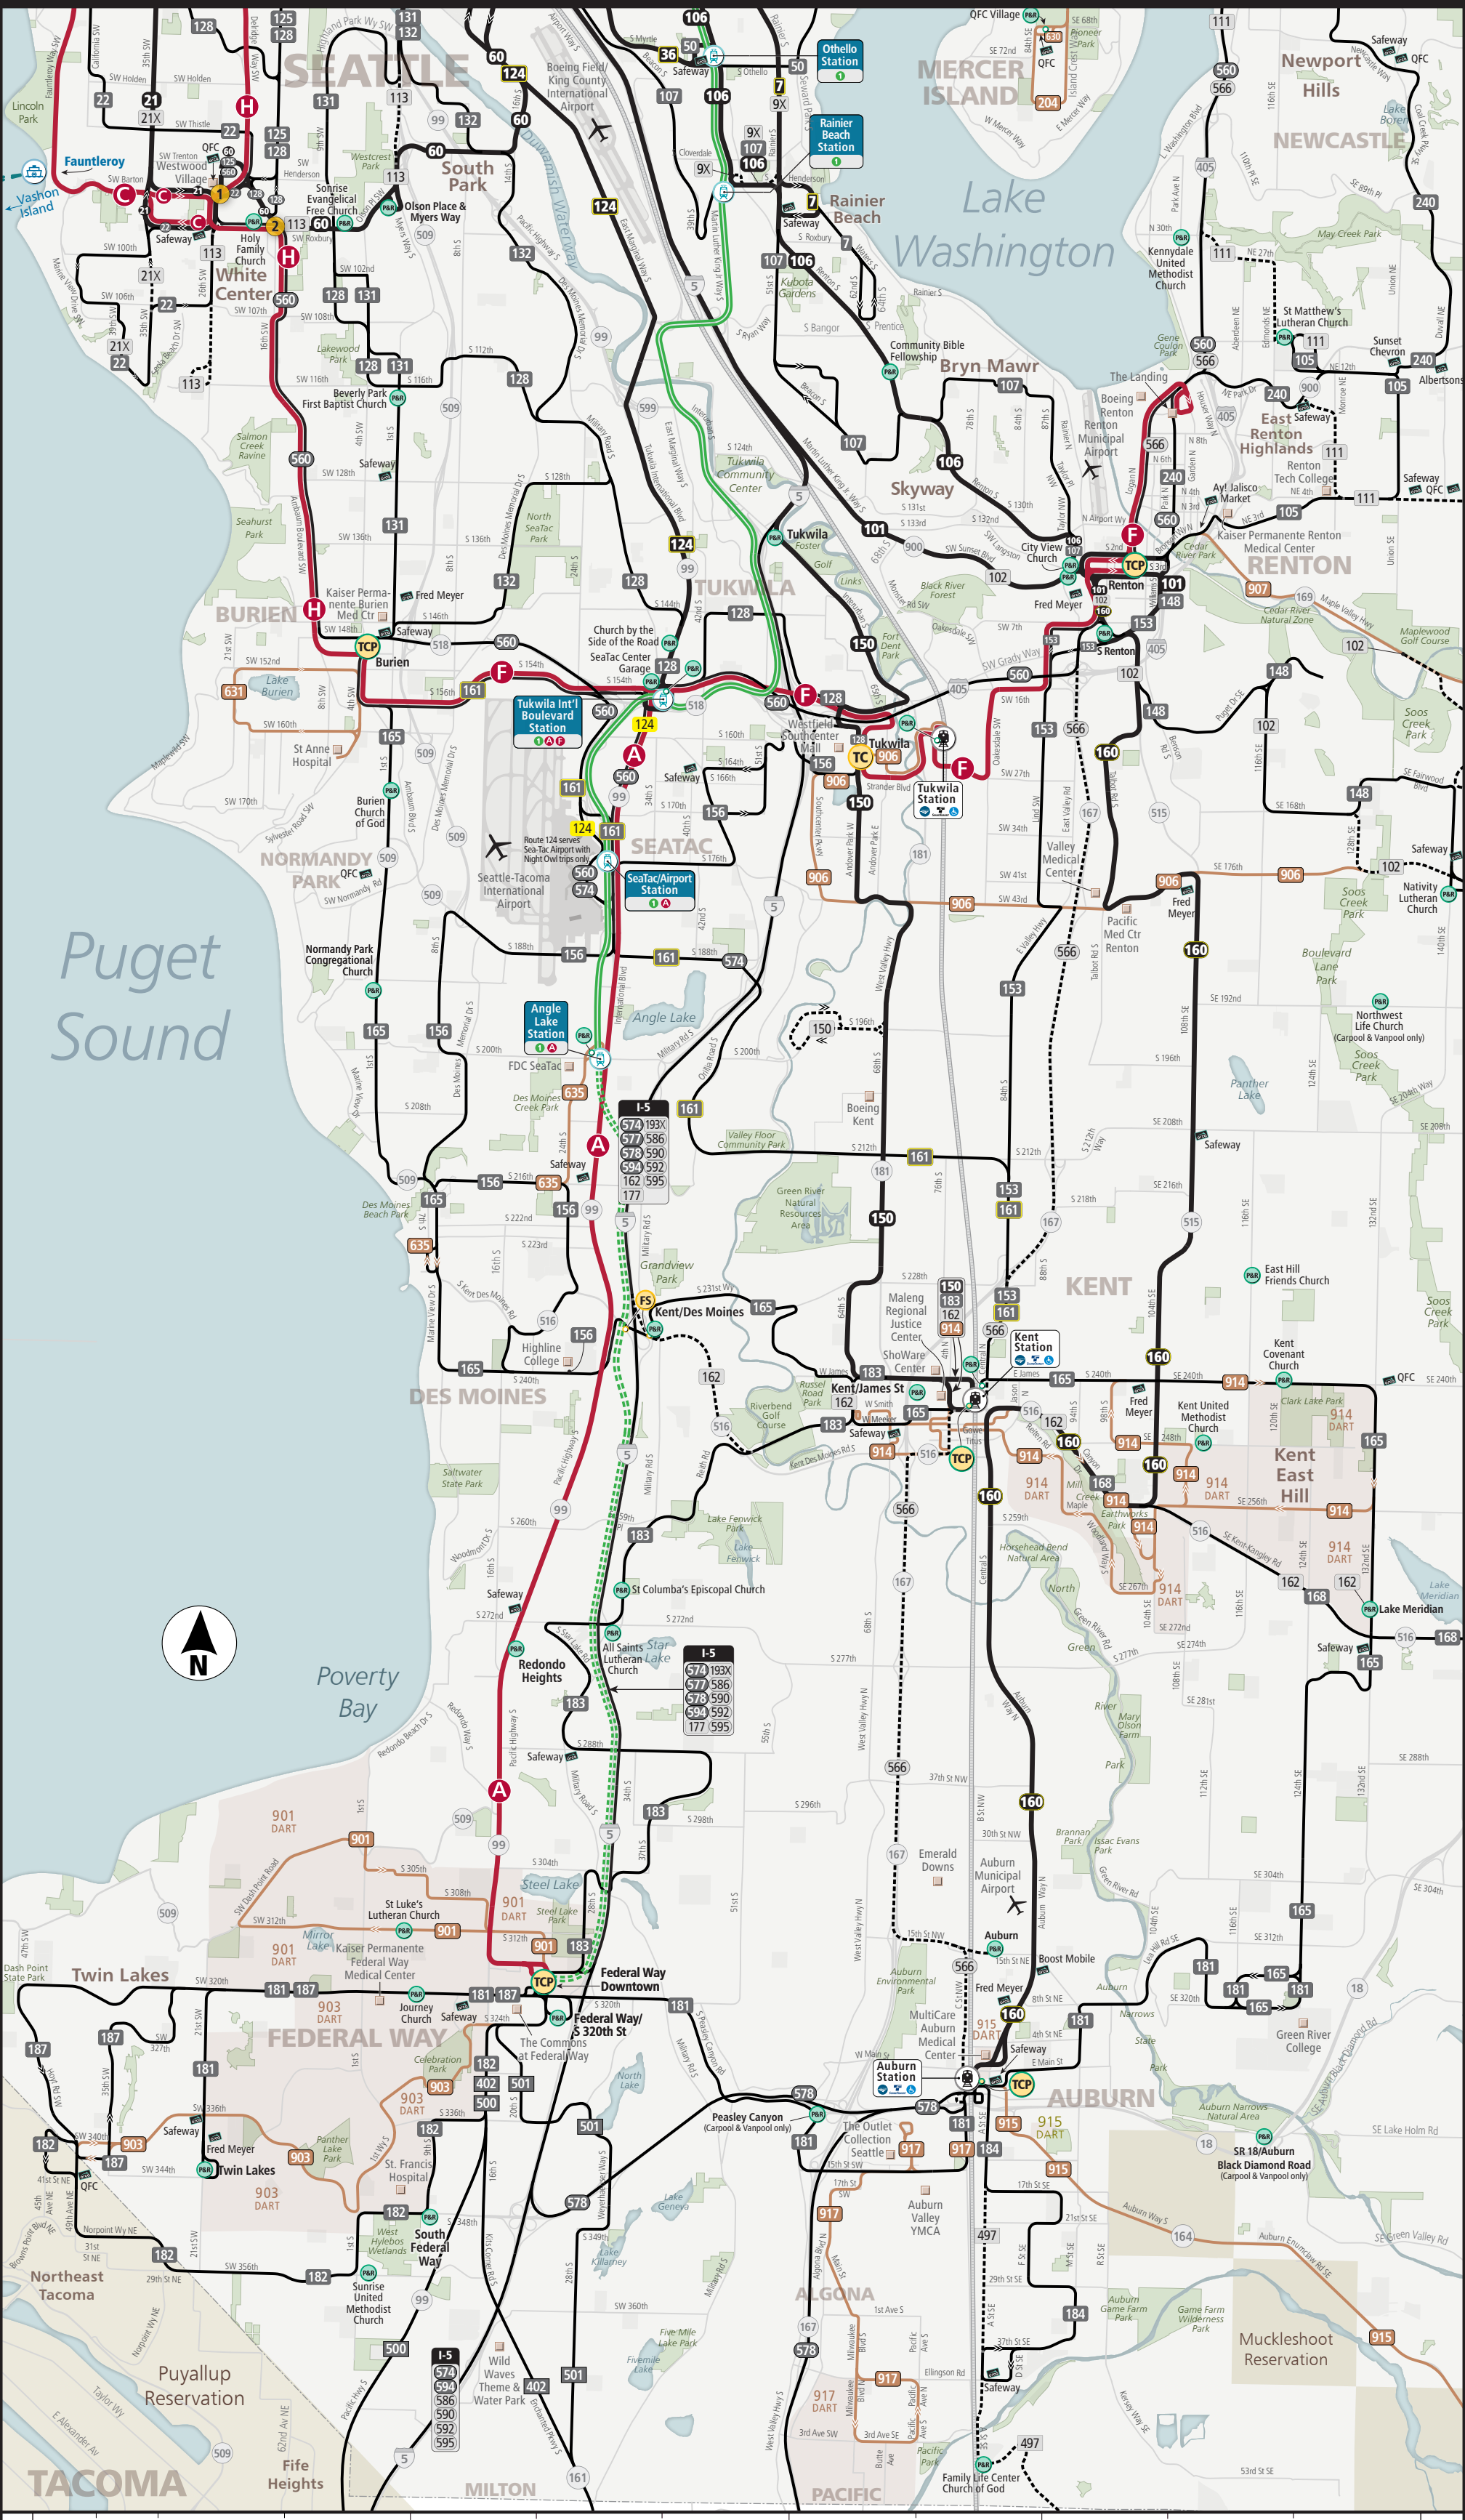

King County METRO Metro Transit System: Southwest Area