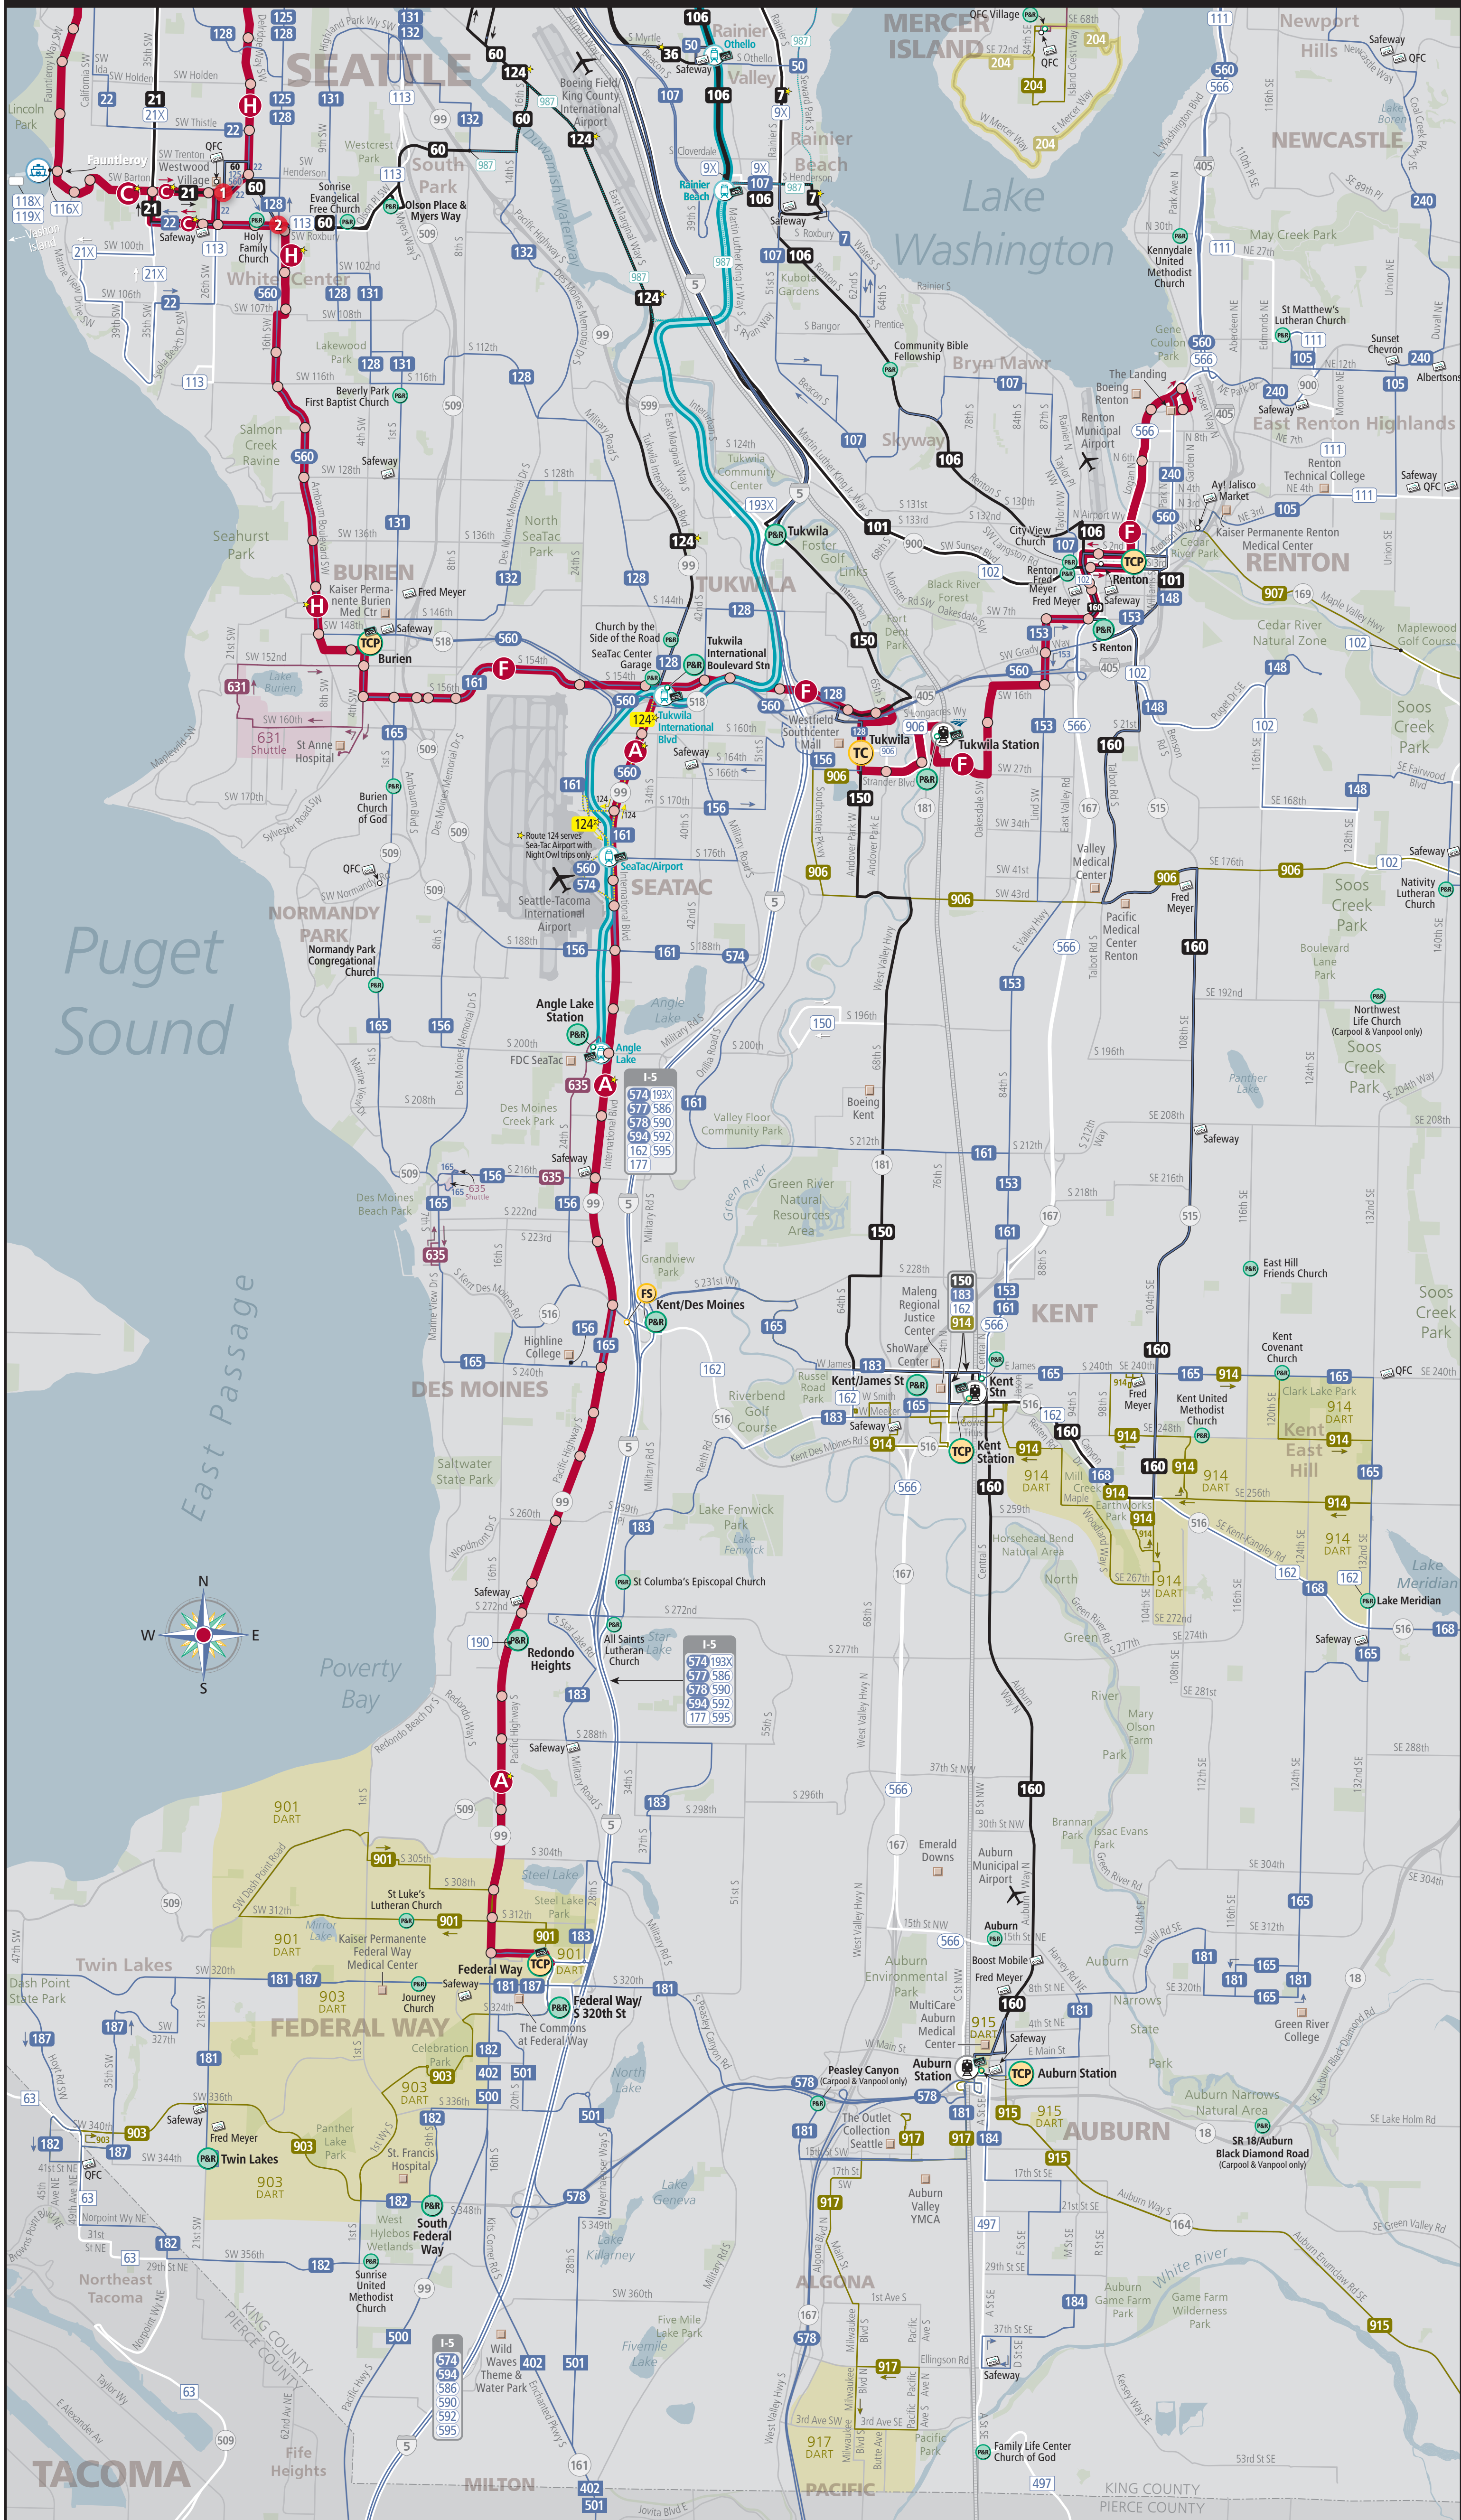

# King County METRO Metro Transit System: Southwest Area

### Bus Routes and Facilities

- A** RapidRide line and stop
- 150** frequent all-day route: every 15 minutes or less M-F, 6am-7pm\*
- 180** all-day route
- 907** route includes Night Owl service
- 123** peak-only route
- 907** Dial-A-Ride Transit (DART): fixed route / flexible-service route<sup>1</sup> / area<sup>1</sup>
- 631** Community Shuttle: fixed route / flexible-service area<sup>1</sup>
- <sup>1</sup>Reserve a ride off the fixed route.

### Agencies

- Metro Transit (King County)
- Sound Transit (regional express routes)
- Pierce Transit (Pierce County)

### Selected Base Map Features

- interstate / state highway routes

In general, the designations "St" and "Ave" are not shown on this map. In King and Pierce counties "Streets" usually run east-west and "Avenues" usually run north-south.